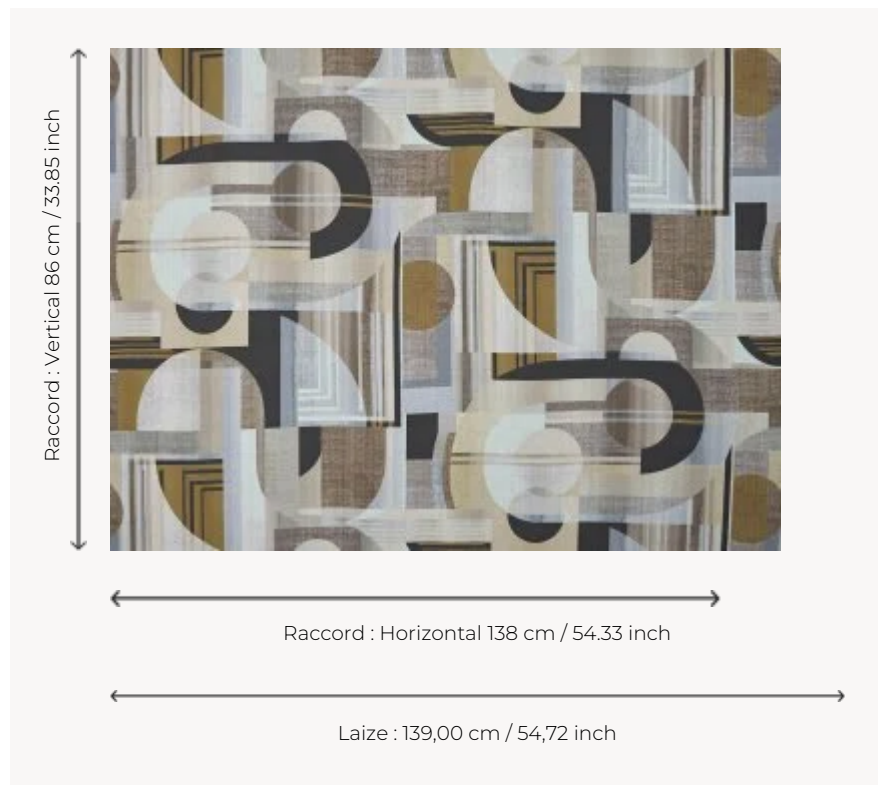

F3513003 NELIA

Kaleidoscope, swirl of subtle colours, printed on linen. This decor is inspired by the Op Art artistic movement, very sixties!

F3513003 - Naturel

Pierre Frey

TYPE	Prints
USE	Curtain
COMPOSITION	100 % Linen
SALES UNIT	Available per meter/yard
WIDTH	139 cm / 54,72 inch
REPEAT	H: 138 cm - 54,33 inch V: 86 cm - 33,85 inch Straight repeat
WEIGHT	361 gr / ml
CARE	

3 Colors

F3513001
Sud

F3513002
Pomme

F3513003
Naturel