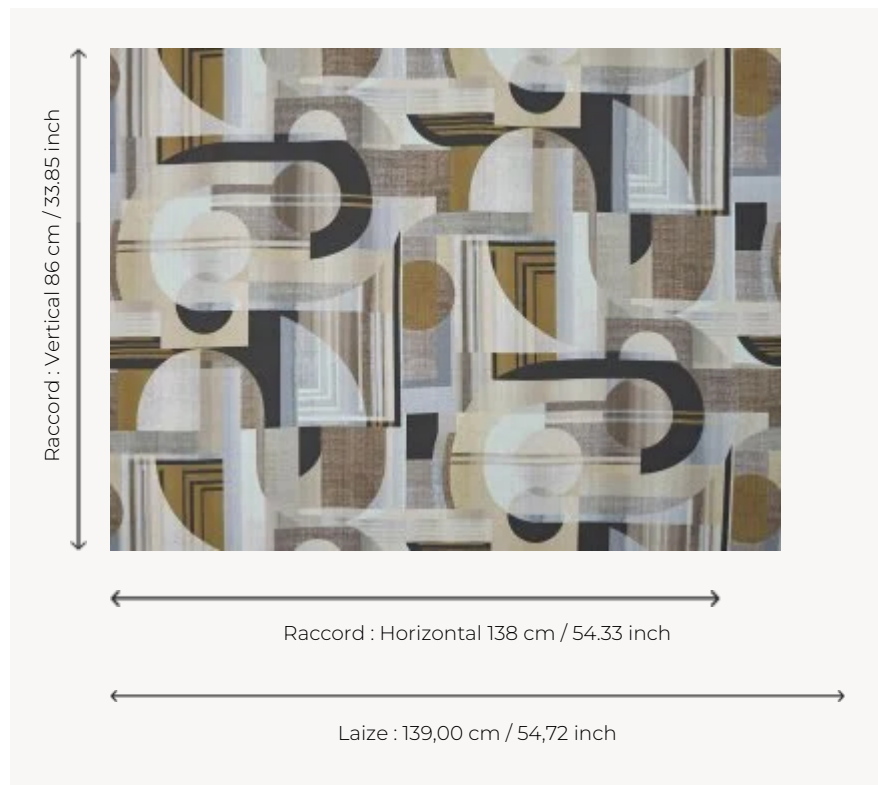

## F3513003 NELIA

Kaleidoscope, swirl of subtle colours, printed on linen. This decor is inspired by the Op Art artistic movement, very sixties!

### F3513003 - Naturel

### Pierre Frey

<b>TYPE</b>	Prints
<b>USE</b>	Curtain
<b>COMPOSITION</b>	100 % Linen
<b>SALES UNIT</b>	Available per meter/yard
<b>WIDTH</b>	139 cm / 54,72 inch
<b>REPEAT</b>	H: 138 cm - 54,33 inch V: 86 cm - 33,85 inch Straight repeat
<b>WEIGHT</b>	361 gr / ml
<b>CARE</b>	

## 3 Colors

F3513001  
Sud

F3513002  
Pomme

F3513003  
Naturel