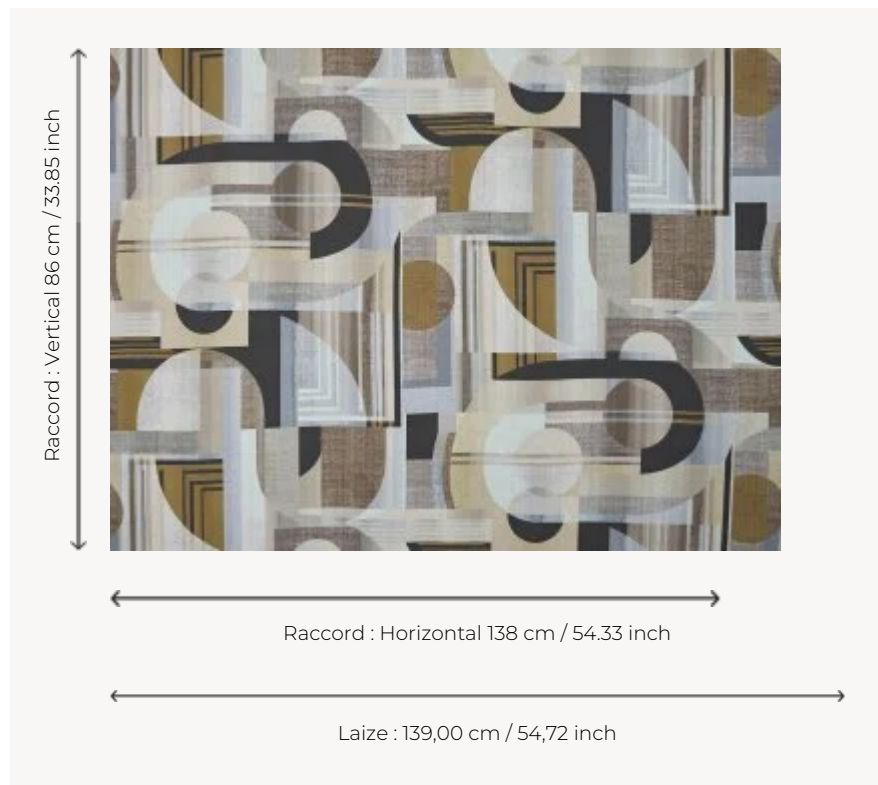

F3513003 NELIA

Kaleidoscope, swirl of subtle colours, printed on linen. This decor is inspired by the Op Art artistic movement, very sixties!

F3513003 - Naturel

Pierre Frey

| | |
|--------------------|--|
| TYPE | Prints |
| USE | Curtain |
| COMPOSITION | 100 % Linen |
| SALES UNIT | Available per meter/yard |
| WIDTH | 139 cm / 54,72 inch |
| REPEAT | H: 138 cm - 54,33 inch V: 86 cm - 33,85 inch Straight repeat |
| WEIGHT | 361 gr / ml |
| CARE | |

3 Colors

F3513001
Sud

F3513002
Pomme

F3513003
Naturel