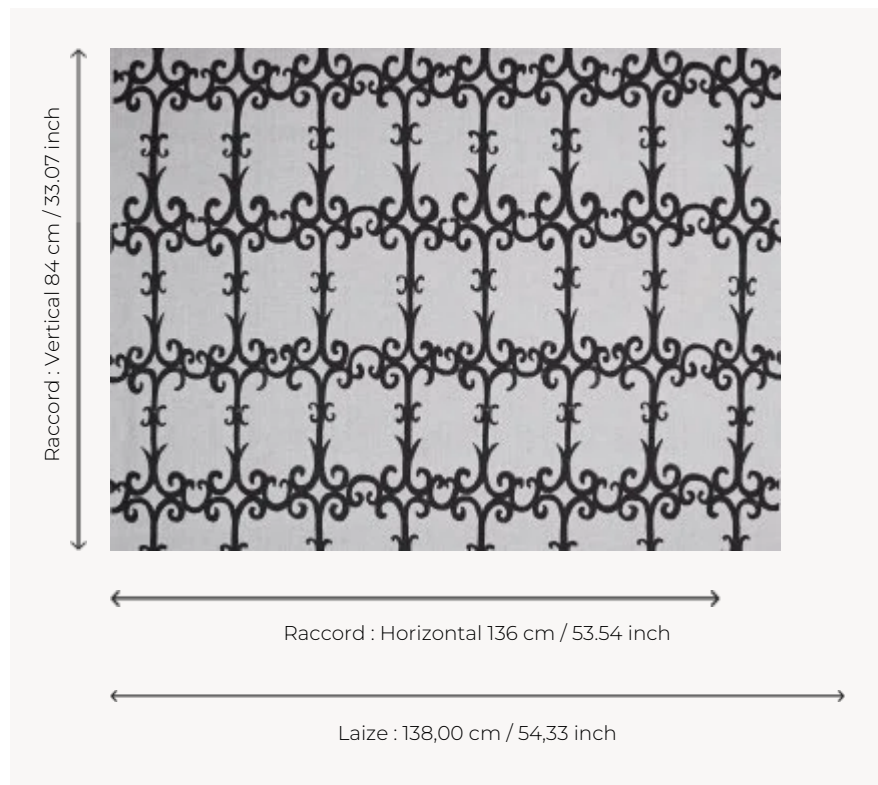

F3537001 UZES

Based on a 1940 gouache by Jean-Denis Malclès, the arabesques of UZES sketch on white linen the wrought iron grills of a Provençal bastide.

F3537001 - Fusain

Pierre Frey

TYPE	Prints
USE	Curtain
COMPOSITION	100 % Linen
SALES UNIT	Available per meter/yard
WIDTH	138 cm / 54,33 inch
REPEAT	H: 136 cm - 53,54 inch V: 84 cm - 33,07 inch Straight repeat
WEIGHT	244 gr / ml
CARE	
BOOK	F9979212001