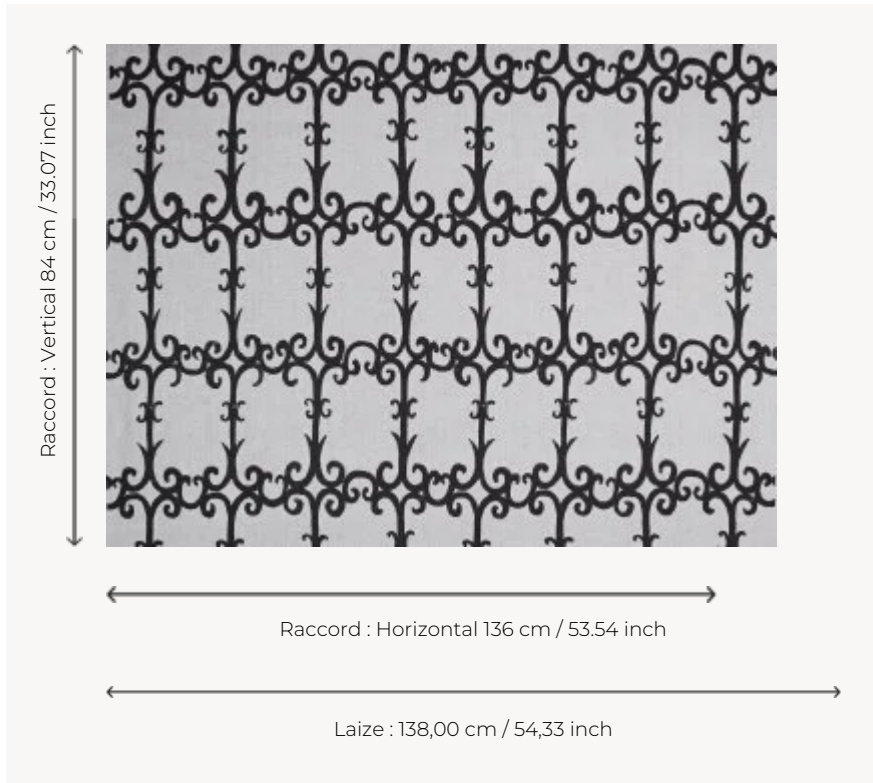

F3537001 UZES

Based on a 1940 gouache by Jean-Denis Malclès, the arabesques of UZES sketch on white linen the wrought iron grills of a Provençal bastide.

F3537001 - Fusain

Pierre Frey

TYPE	Prints
USE	Curtain
COMPOSITION	100 % Linen
SALES UNIT	Available per meter/yard
WIDTH	138 cm / 54,33 inch
REPEAT	H: 136 cm - 53,54 inch V: 84 cm - 33,07 inch Straight repeat
WEIGHT	244 gr / ml
CARE	
BOOK	F9979212001