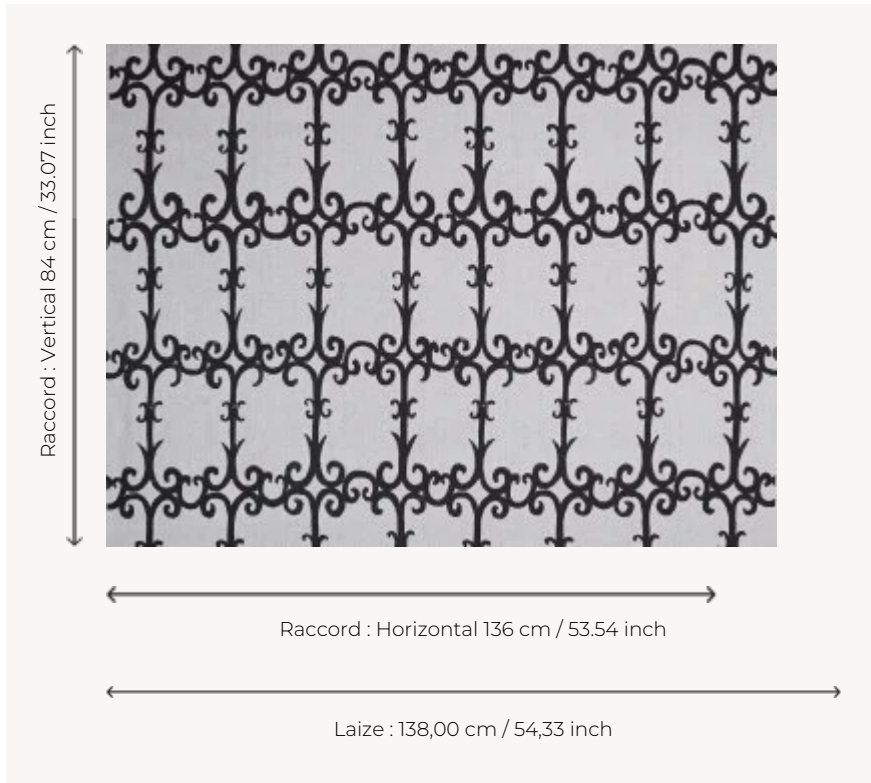

F3537001 UZES

Based on a 1940 gouache by Jean-Denis Malclès, the arabesques of UZES sketch on white linen the wrought iron grills of a Provençal bastide.

F3537001 - Fusain

Pierre Frey

TYPE	Prints
USE	Curtain
COMPOSITION	100 % Linen
SALES UNIT	Available per meter/yard
WIDTH	138 cm / 54,33 inch
REPEAT	H: 136 cm - 53,54 inch V: 84 cm - 33,07 inch Straight repeat
WEIGHT	244 gr / ml
CARE	
BOOK	F9979212001