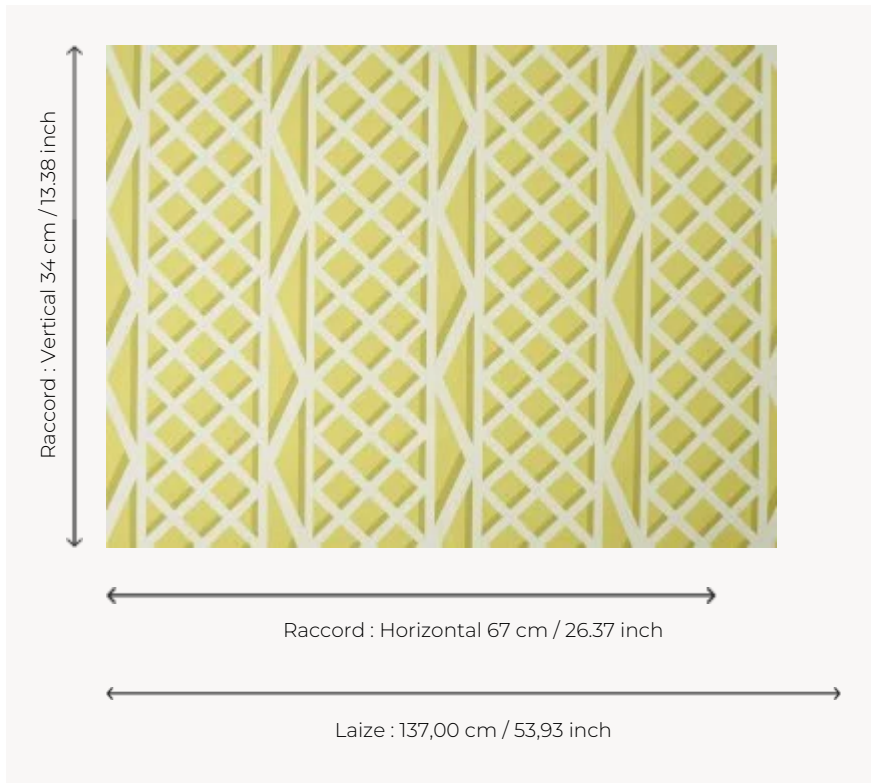

F3546001 TREILLAGE

This high performance fabric is printed on a high quality outdoor polyester. It offers the best performance for in/outdoor use: stain resistance thanks to a water-repellent treatment with a textile feel and high lightfastness. The pattern is reminiscent of wooden garden pergolas. The digital print on an irregular background gives an authentic look to this design declined in cheerful colors.

F3546001 - Jaune

Pierre Frey

TYPE	Prints
COLLABORATION	Maison Caspari
USE	Intensive use
MARTINDALE	>100.000 T
COMPOSITION	100 % Polyester
SALES UNIT	Available per meter/yard
WIDTH	137 cm / 53,93 inch
REPEAT	H: 67 cm - 26,37 inch V: 34 cm - 13,38 inch Straight repeat
WEIGHT	460 gr / ml
CARE	
CERTIFICATIONS	NFPA 260-Class 1 CAL TB 117- Pass
NOTES	Stain & water repellent
INFORMATION	For outdoor use, make sure to use appropriate lining materials. Remember to store pads and cushions in a clean, dry place when not in use.
BOOK	F997921005MINI F997921005

3 Colors

F3546001
Jaune

F3546003
Vert

F3546004
Bleu