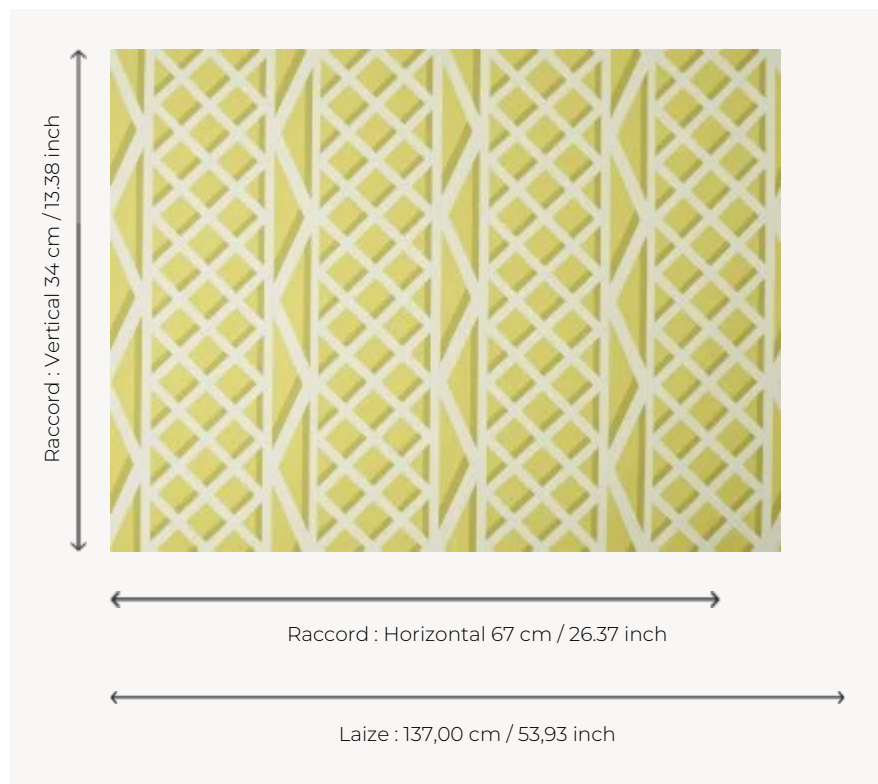

F3546001 TREILLAGE

This high performance fabric is printed on a high quality outdoor polyester. It offers the best performance for in/outdoor use: stain resistance thanks to a water-repellent treatment with a textile feel and high lightfastness. The pattern is reminiscent of wooden garden pergolas. The digital print on an irregular background gives an authentic look to this design declined in cheerful colors.

F3546001 - Jaune

Pierre Frey

TYPE	Prints
COLLABORATION	Maison Caspari
USE	Intensive use
MARTINDALE	>100.000 T
COMPOSITION	100 % Polyester
SALES UNIT	Available per meter/yard
WIDTH	137 cm / 53,93 inch
REPEAT	H: 67 cm - 26,37 inch V: 34 cm - 13,38 inch Straight repeat
WEIGHT	460 gr / ml
CARE	
CERTIFICATIONS	NFPA 260-Class 1 CAL TB 117- Pass
NOTES	Stain & water repellent
INFORMATION	For outdoor use, make sure to use appropriate lining materials. Remember to store pads and cushions in a clean, dry place when not in use.
BOOK	F997921005MINI F997921005

3 Colors

F3546001
Jaune

F3546003
Vert

F3546004
Bleu