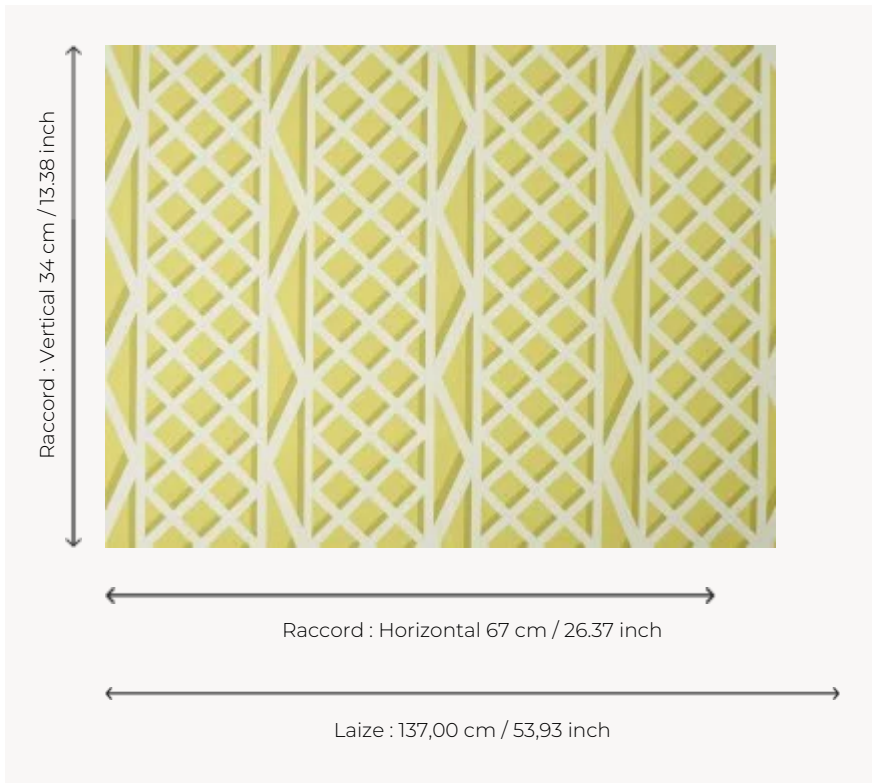

F3546001 TREILLAGE

This high performance fabric is printed on a high quality outdoor polyester. It offers the best performance for in/outdoor use: stain resistance thanks to a water-repellent treatment with a textile feel and high lightfastness. The pattern is reminiscent of wooden garden pergolas. The digital print on an irregular background gives an authentic look to this design declined in cheerful colors.

F3546001 - Jaune

Pierre Frey

TYPE	Prints
COLLABORATION	Maison Caspari
USE	Intensive use
MARTINDALE	>100.000 T
COMPOSITION	100 % Polyester
SALES UNIT	Available per meter/yard
WIDTH	137 cm / 53,93 inch
REPEAT	H: 67 cm - 26,37 inch V: 34 cm - 13,38 inch Straight repeat
WEIGHT	460 gr / ml
CARE	
CERTIFICATIONS	NFPA 260-Class 1 CAL TB 117- Pass
NOTES	Stain & water repellent
INFORMATION	For outdoor use, make sure to use appropriate lining materials. Remember to store pads and cushions in a clean, dry place when not in use.
BOOK	F997921005MINI F997921005

3 Colors

F3546001
Jaune

F3546003
Vert

F3546004
Bleu