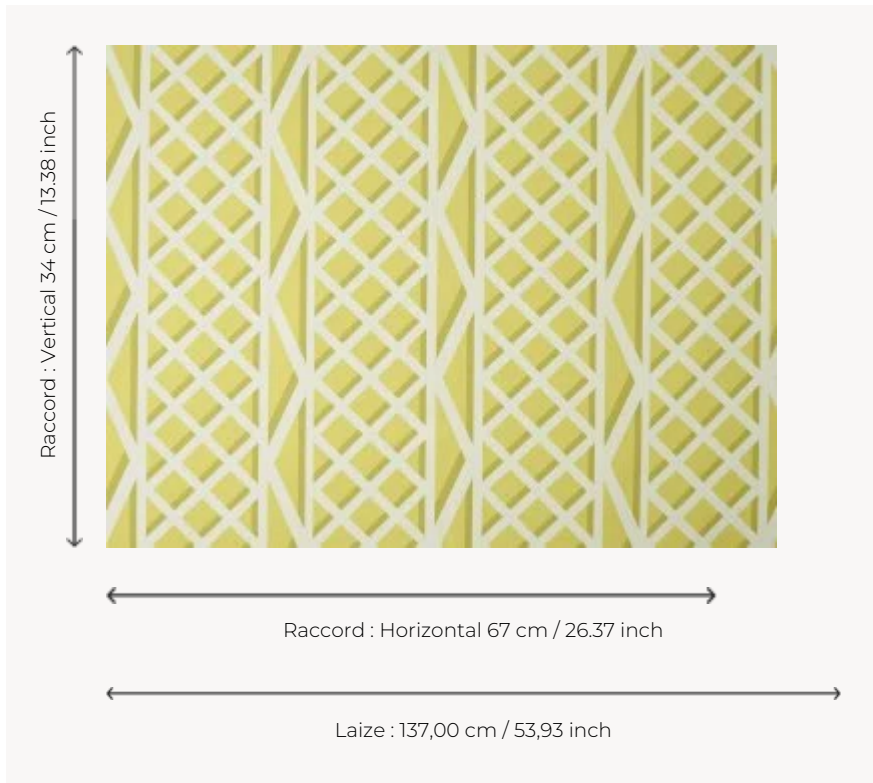

F3546001 TREILLAGE

This high performance fabric is printed on a high quality outdoor polyester. It offers the best performance for in/outdoor use: stain resistance thanks to a water-repellent treatment with a textile feel and high lightfastness. The pattern is reminiscent of wooden garden pergolas. The digital print on an irregular background gives an authentic look to this design declined in cheerful colors.

F3546001 - Jaune

Pierre Frey

TYPE	Prints
COLLABORATION	Maison Caspari
USE	Intensive use
MARTINDALE	>100.000 T
COMPOSITION	100 % Polyester
SALES UNIT	Available per meter/yard
WIDTH	137 cm / 53,93 inch
REPEAT	H: 67 cm - 26,37 inch V: 34 cm - 13,38 inch Straight repeat
WEIGHT	460 gr / ml
CARE	
CERTIFICATIONS	NFPA 260-Class 1 CAL TB 117- Pass
NOTES	Stain & water repellent
INFORMATION	For outdoor use, make sure to use appropriate lining materials. Remember to store pads and cushions in a clean, dry place when not in use.
BOOK	F997921005MINI F997921005

3 Colors

F3546001
Jaune

F3546003
Vert

F3546004
Bleu