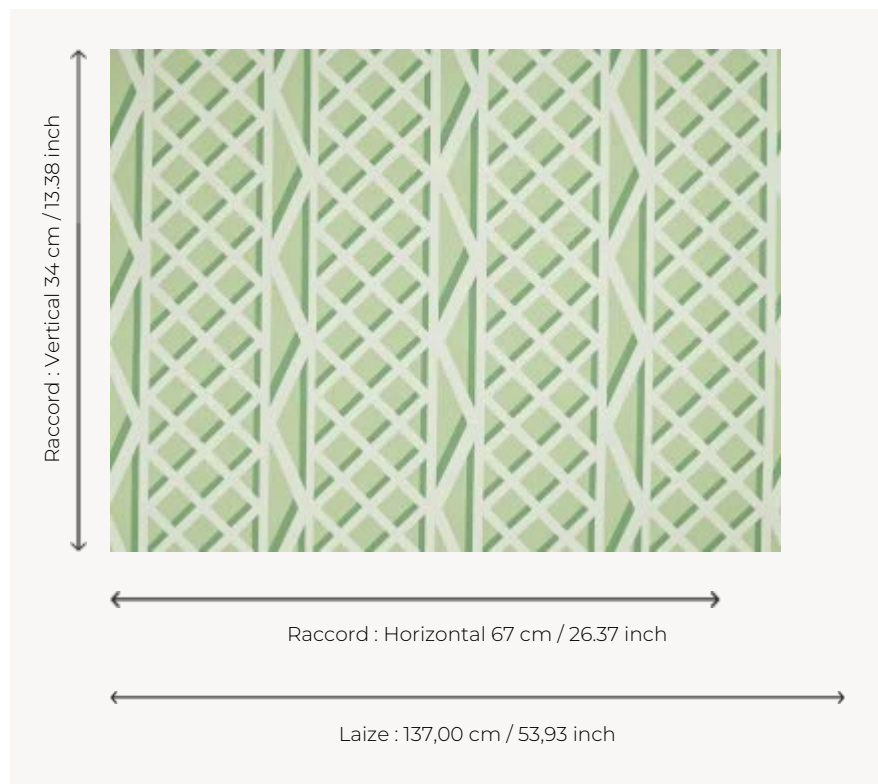

F3546003 TREILLAGE

This high performance fabric is printed on a high quality outdoor polyester. It offers the best performance for in/outdoor use: stain resistance thanks to a water-repellent treatment with a textile feel and high lightfastness. The pattern is reminiscent of wooden garden pergolas. The digital print on an irregular background gives an authentic look to this design declined in cheerful colors.

F3546003 - Vert

Pierre Frey

TYPE	Prints
COLLABORATION	Maison Caspari
USE	Intensive use
MARTINDALE	>100.000 T
COMPOSITION	100 % Polyester
SALES UNIT	Available per meter/yard
WIDTH	137 cm / 53,93 inch
REPEAT	H: 67 cm - 26,37 inch V: 34 cm - 13,38 inch Straight repeat
WEIGHT	460 gr / ml
CARE	
CERTIFICATIONS	NFPA 260-Class 1 CAL TB 117- Pass
NOTES	Stain & water repellent
INFORMATION	For outdoor use, make sure to use appropriate lining materials. Remember to store pads and cushions in a clean, dry place when not in use.
BOOK	F997921005MINI F997921005

3 Colors

F3546001
Jaune

F3546003
Vert

F3546004
Bleu