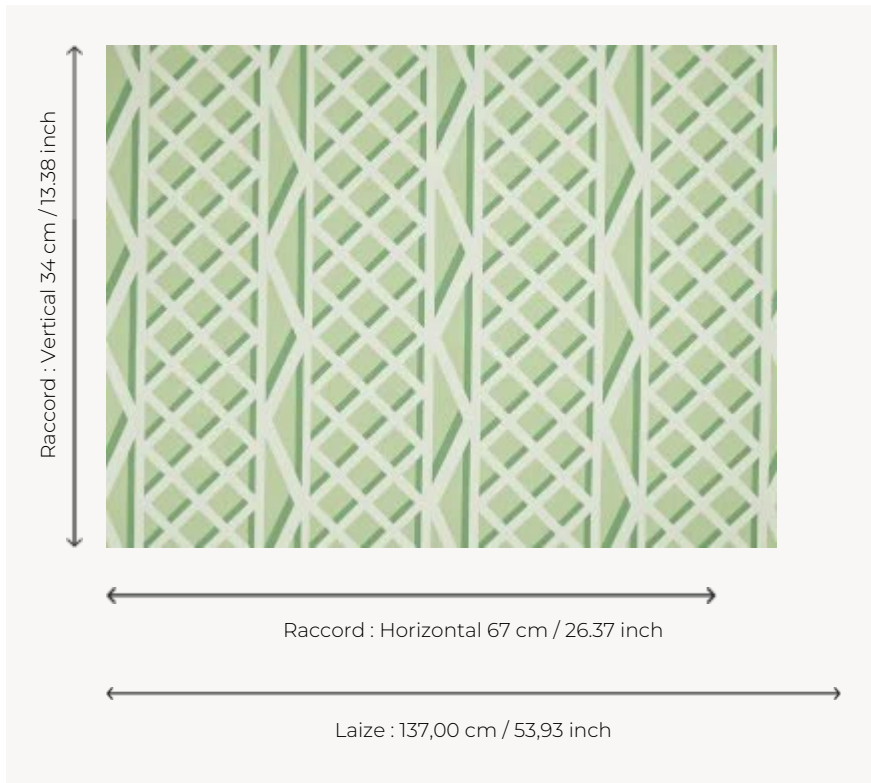

F3546003 TREILLAGE

This high performance fabric is printed on a high quality outdoor polyester. It offers the best performance for in/outdoor use: stain resistance thanks to a water-repellent treatment with a textile feel and high lightfastness. The pattern is reminiscent of wooden garden pergolas. The digital print on an irregular background gives an authentic look to this design declined in cheerful colors.

F3546003 - Vert

Pierre Frey

TYPE	Prints
COLLABORATION	Maison Caspari
USE	Intensive use
MARTINDALE	>100.000 T
COMPOSITION	100 % Polyester
SALES UNIT	Available per meter/yard
WIDTH	137 cm / 53,93 inch
REPEAT	H: 67 cm - 26,37 inch V: 34 cm - 13,38 inch Straight repeat
WEIGHT	460 gr / ml
CARE	
CERTIFICATIONS	NFPA 260-Class 1 CAL TB 117- Pass
NOTES	Stain & water repellent
INFORMATION	For outdoor use, make sure to use appropriate lining materials. Remember to store pads and cushions in a clean, dry place when not in use.
BOOK	F997921005MINI F997921005

3 Colors

F3546001
Jaune

F3546003
Vert

F3546004
Bleu