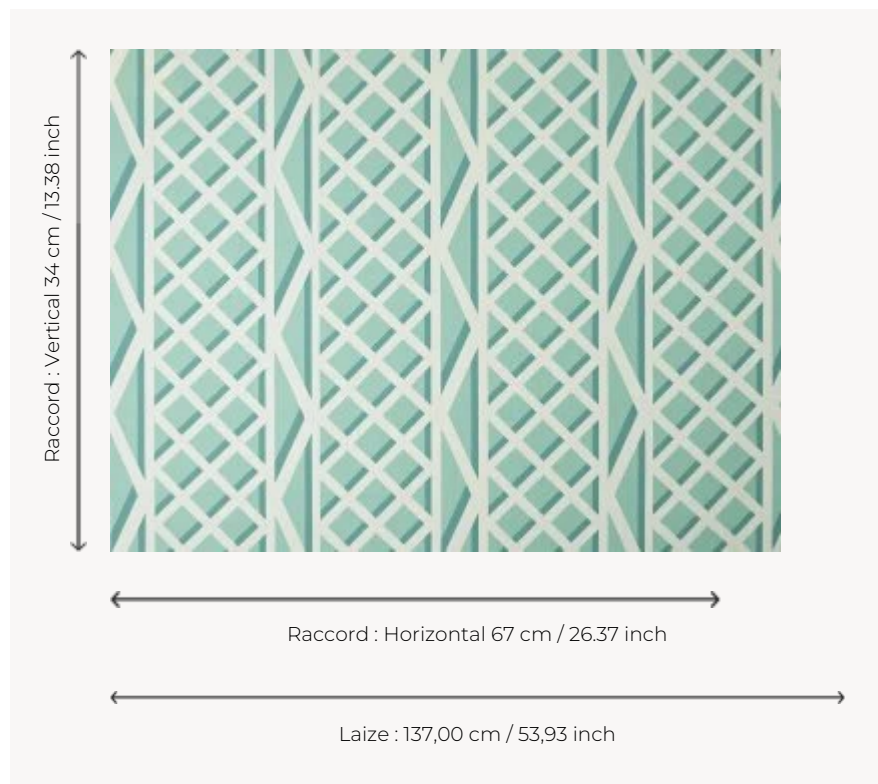

F3546004 TREILLAGE

This high performance fabric is printed on a high quality outdoor polyester. It offers the best performance for in/outdoor use: stain resistance thanks to a water-repellent treatment with a textile feel and high lightfastness. The pattern is reminiscent of wooden garden pergolas. The digital print on an irregular background gives an authentic look to this design declined in cheerful colors.

F3546004 - Bleu

Pierre Frey

TYPE	Prints
COLLABORATION	Maison Caspari
USE	Intensive use
MARTINDALE	>100.000 T
COMPOSITION	100 % Polyester
SALES UNIT	Available per meter/yard
WIDTH	137 cm / 53,93 inch
REPEAT	H: 67 cm - 26,37 inch V: 34 cm - 13,38 inch Straight repeat
WEIGHT	460 gr / ml
CARE	
CERTIFICATIONS	NFPA 260-Class 1 CAL TB 117- Pass
NOTES	Stain & water repellent
INFORMATION	For outdoor use, make sure to use appropriate lining materials. Remember to store pads and cushions in a clean, dry place when not in use.
BOOK	F997921005MINI F997921005

3 Colors

F3546001
Jaune

F3546003
Vert

F3546004
Bleu