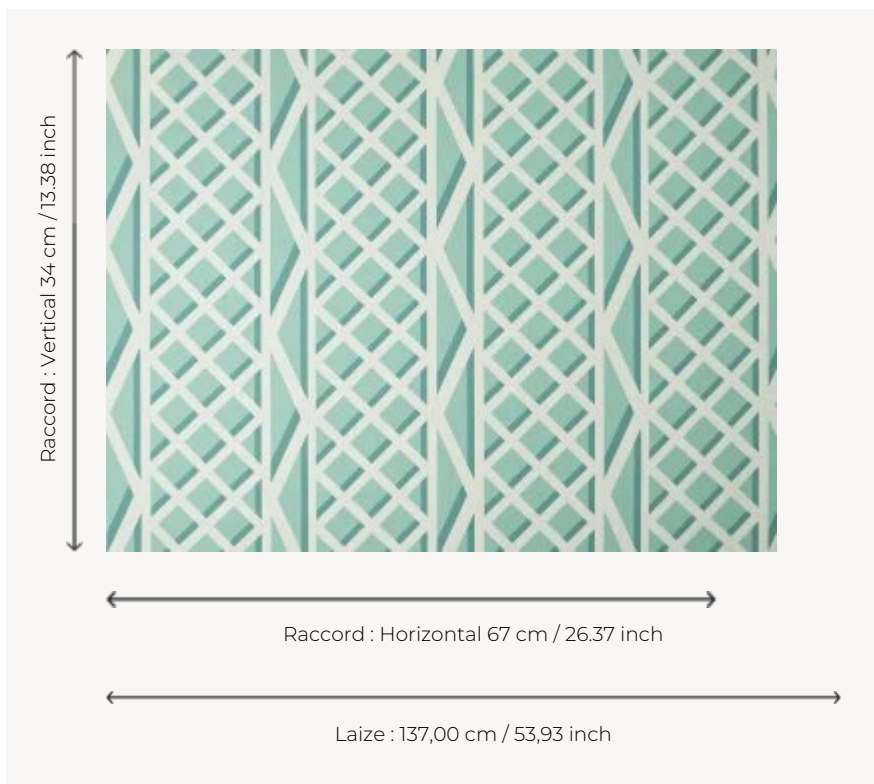

F3546004 TREILLAGE

This high performance fabric is printed on a high quality outdoor polyester. It offers the best performance for in/outdoor use: stain resistance thanks to a water-repellent treatment with a textile feel and high lightfastness. The pattern is reminiscent of wooden garden pergolas. The digital print on an irregular background gives an authentic look to this design declined in cheerful colors.

F3546004 - Bleu

Pierre Frey

TYPE	Prints
COLLABORATION	Maison Caspari
USE	Intensive use
MARTINDALE	>100.000 T
COMPOSITION	100 % Polyester
SALES UNIT	Available per meter/yard
WIDTH	137 cm / 53,93 inch
REPEAT	H: 67 cm - 26,37 inch V: 34 cm - 13,38 inch Straight repeat
WEIGHT	460 gr / ml
CARE	
CERTIFICATIONS	NFPA 260-Class 1 CAL TB 117- Pass
NOTES	Stain & water repellent
INFORMATION	For outdoor use, make sure to use appropriate lining materials. Remember to store pads and cushions in a clean, dry place when not in use.
BOOK	F997921005MINI F997921005

3 Colors

F3546001
Jaune

F3546003
Vert

F3546004
Bleu