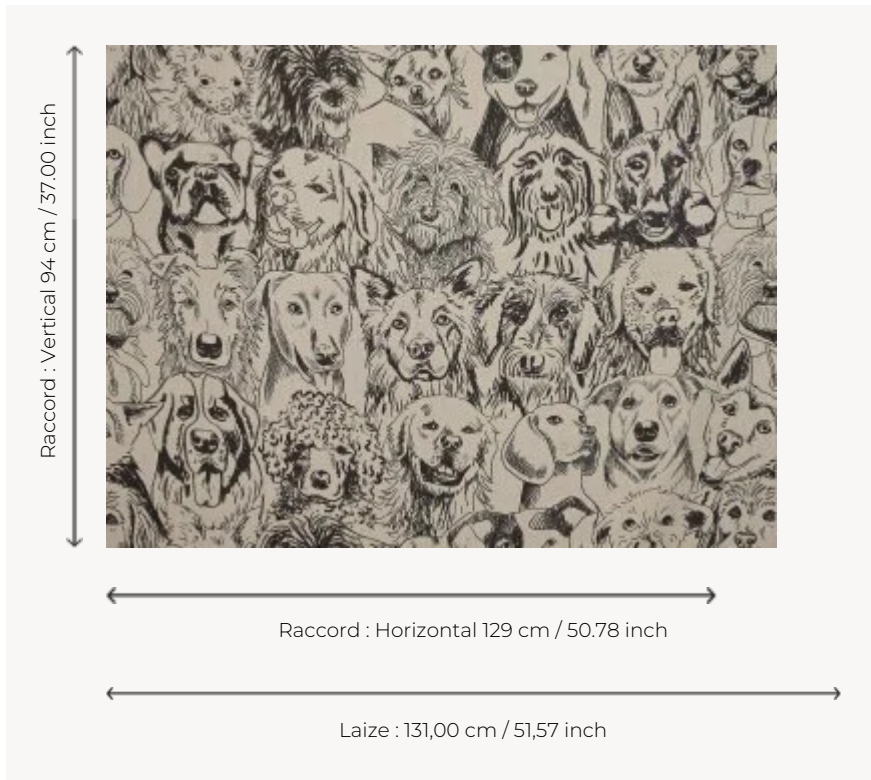

F3552001 DESIGNER DOGS

Loyal and beloved companions, dogs are undoubtedly Ken Fulk's favorite animals. In a nod to the happy pack that his studio The Magic Factory in San Francisco hosts, this linen print on painter's canvas features sketched portraits of his four-legged companions. DESIGNERS DOGS can be used as decorative seating or curtains.

F3552001 - Fusain

Pierre Frey

TYPE	Prints
ARTIST	Ken Fulk
USE	Curtain
COMPOSITION	100 % Linen
SALES UNIT	Available per meter/yard
WIDTH	131 cm / 51,57 inch
REPEAT	H: 129 cm - 50,78 inch V: 94 cm - 37,00 inch Straight repeat
WEIGHT	550 gr / ml
CARE	
BOOK	F9979212008