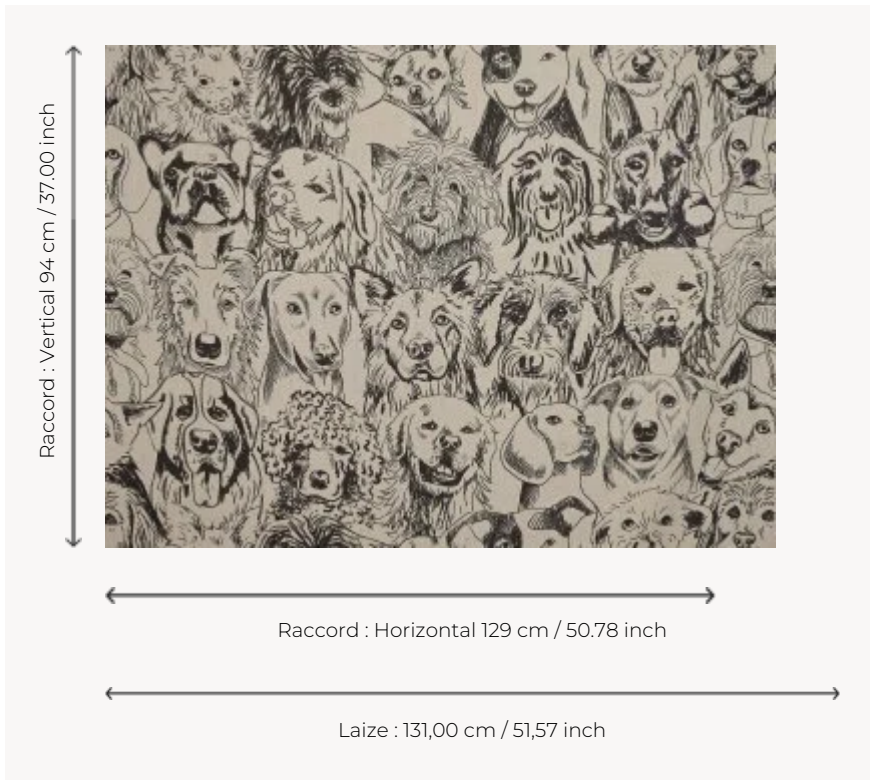

F3552001 DESIGNER DOGS

Loyal and beloved companions, dogs are undoubtedly Ken Fulk's favorite animals. In a nod to the happy pack that his studio The Magic Factory in San Francisco hosts, this linen print on painter's canvas features sketched portraits of his four-legged companions. DESIGNERS DOGS can be used as decorative seating or curtains.

F3552001 - Fusain

Pierre Frey

TYPE	Prints
ARTIST	Ken Fulk
USE	Curtain
COMPOSITION	100 % Linen
SALES UNIT	Available per meter/yard
WIDTH	131 cm / 51,57 inch
REPEAT	H: 129 cm - 50,78 inch V: 94 cm - 37,00 inch Straight repeat
WEIGHT	550 gr / ml
CARE	
BOOK	F9979212008