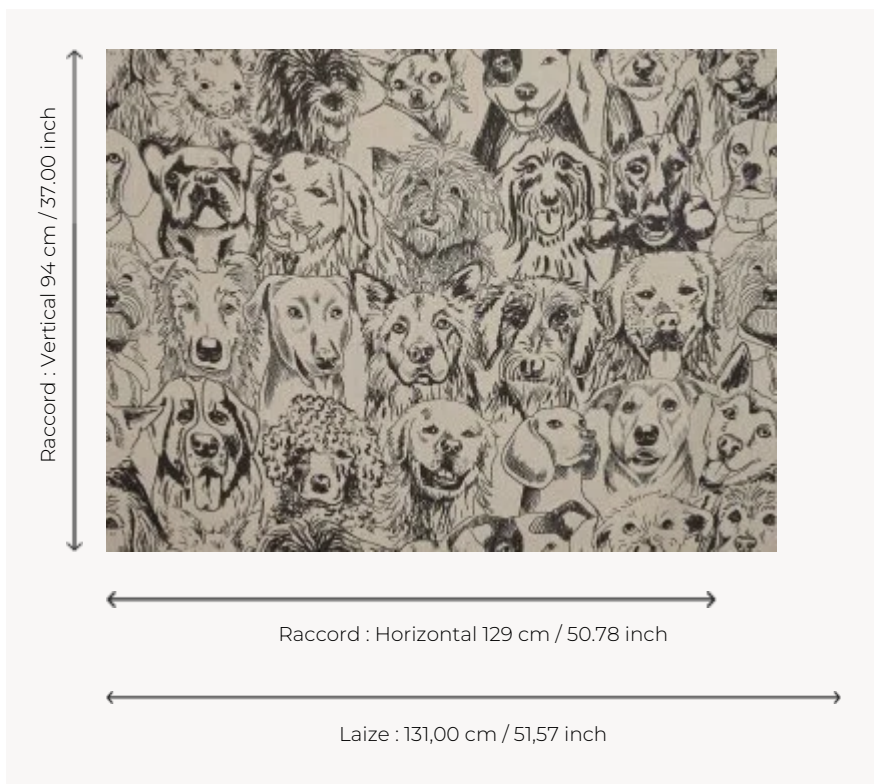

F3552001 DESIGNER DOGS

Loyal and beloved companions, dogs are undoubtedly Ken Fulk's favorite animals. In a nod to the happy pack that his studio The Magic Factory in San Francisco hosts, this linen print on painter's canvas features sketched portraits of his four-legged companions. DESIGNERS DOGS can be used as decorative seating or curtains.

F3552001 - Fusain

Pierre Frey

TYPE	Prints
ARTIST	Ken Fulk
USE	Curtain
COMPOSITION	100 % Linen
SALES UNIT	Available per meter/yard
WIDTH	131 cm / 51,57 inch
REPEAT	H: 129 cm - 50,78 inch V: 94 cm - 37,00 inch Straight repeat
WEIGHT	550 gr / ml
CARE	
BOOK	F9979212008