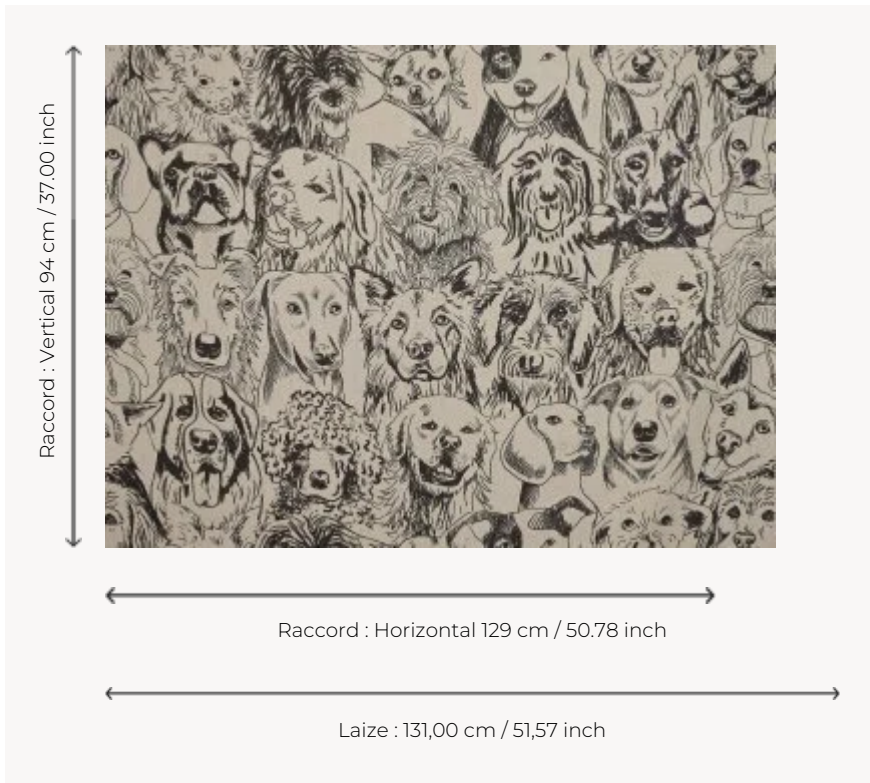

F3552001 DESIGNER DOGS

Loyal and beloved companions, dogs are undoubtedly Ken Fulk's favorite animals. In a nod to the happy pack that his studio The Magic Factory in San Francisco hosts, this linen print on painter's canvas features sketched portraits of his four-legged companions. DESIGNERS DOGS can be used as decorative seating or curtains.

F3552001 - Fusain

Pierre Frey

TYPE	Prints
ARTIST	Ken Fulk
USE	Curtain
COMPOSITION	100 % Linen
SALES UNIT	Available per meter/yard
WIDTH	131 cm / 51,57 inch
REPEAT	H: 129 cm - 50,78 inch V: 94 cm - 37,00 inch Straight repeat
WEIGHT	550 gr / ml
CARE	
BOOK	F9979212008