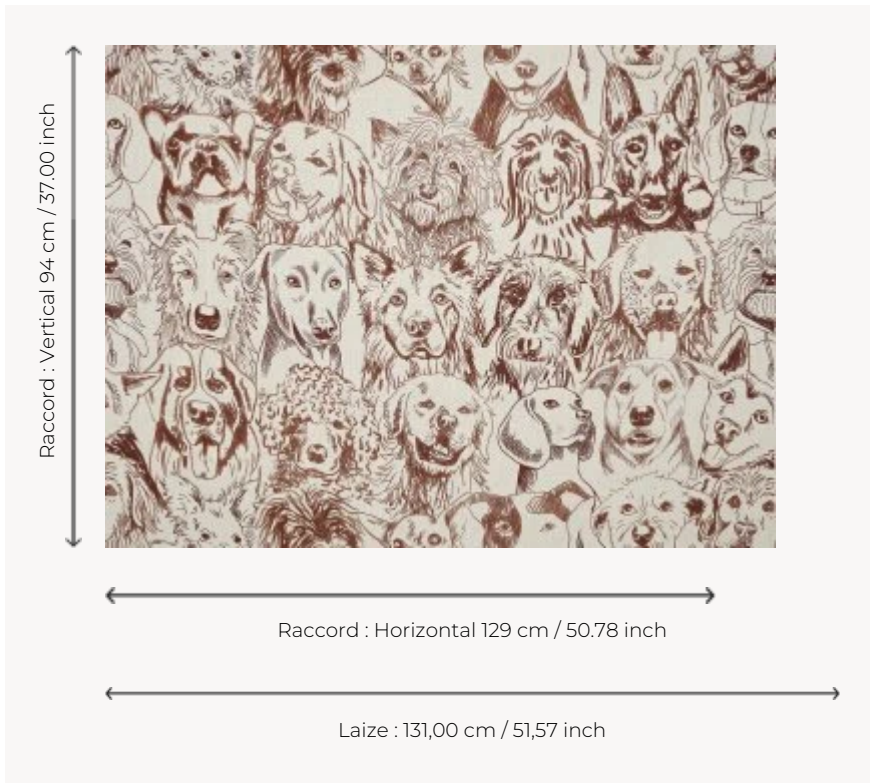

## F3552002 DESIGNER DOGS

Loyal and beloved companions, dogs are undoubtedly Ken Fulk's favorite animals. In a nod to the happy pack that his studio The Magic Factory in San Francisco hosts, this linen print on painter's canvas features sketched portraits of his four-legged companions. DESIGNERS DOGS can be used as decorative seating or curtains.

### Pierre Frey

<b>TYPE</b>	Prints
<b>ARTIST</b>	Ken Fulk
<b>USE</b>	Curtain
<b>COMPOSITION</b>	100 % Linen
<b>SALES UNIT</b>	Available per meter/yard
<b>WIDTH</b>	131 cm / 51,57 inch
<b>REPEAT</b>	H: 129 cm - 50,78 inch V: 94 cm - 37,00 inch Straight repeat
<b>WEIGHT</b>	550 gr / ml
<b>CARE</b>	
<b>BOOK</b>	F9979212008