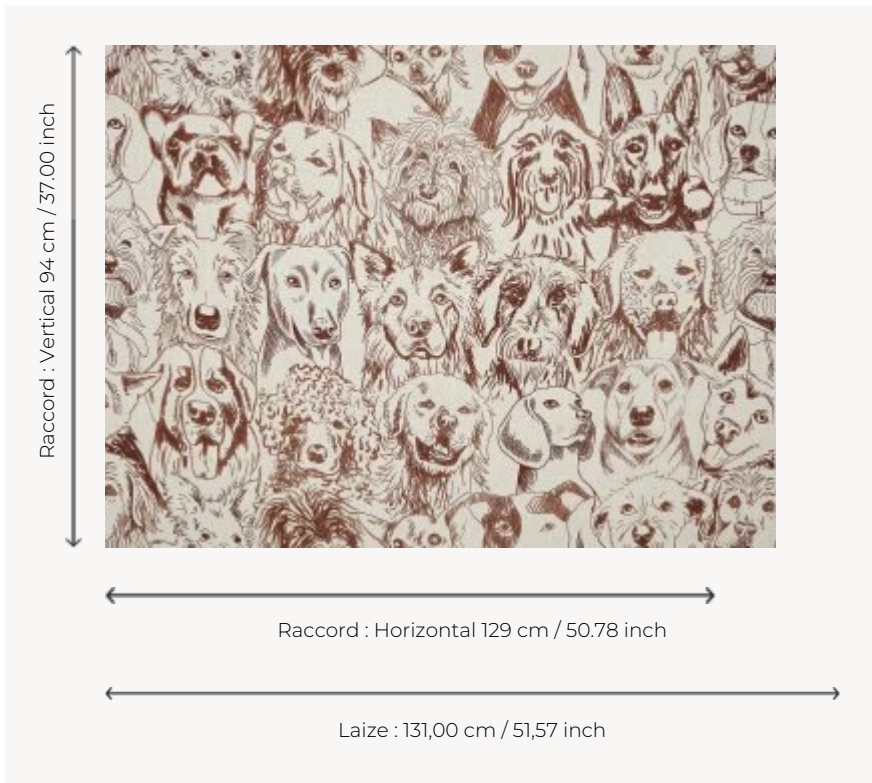

F3552002 DESIGNER DOGS

Loyal and beloved companions, dogs are undoubtedly Ken Fulk's favorite animals. In a nod to the happy pack that his studio The Magic Factory in San Francisco hosts, this linen print on painter's canvas features sketched portraits of his four-legged companions. DESIGNERS DOGS can be used as decorative seating or curtains.

F3552002 - Cappuccino

Pierre Frey

TYPE	Prints
ARTIST	Ken Fulk
USE	Curtain
COMPOSITION	100 % Linen
SALES UNIT	Available per meter/yard
WIDTH	131 cm / 51,57 inch
REPEAT	H: 129 cm - 50,78 inch V: 94 cm - 37,00 inch Straight repeat
WEIGHT	550 gr / ml
CARE	
BOOK	F9979212008