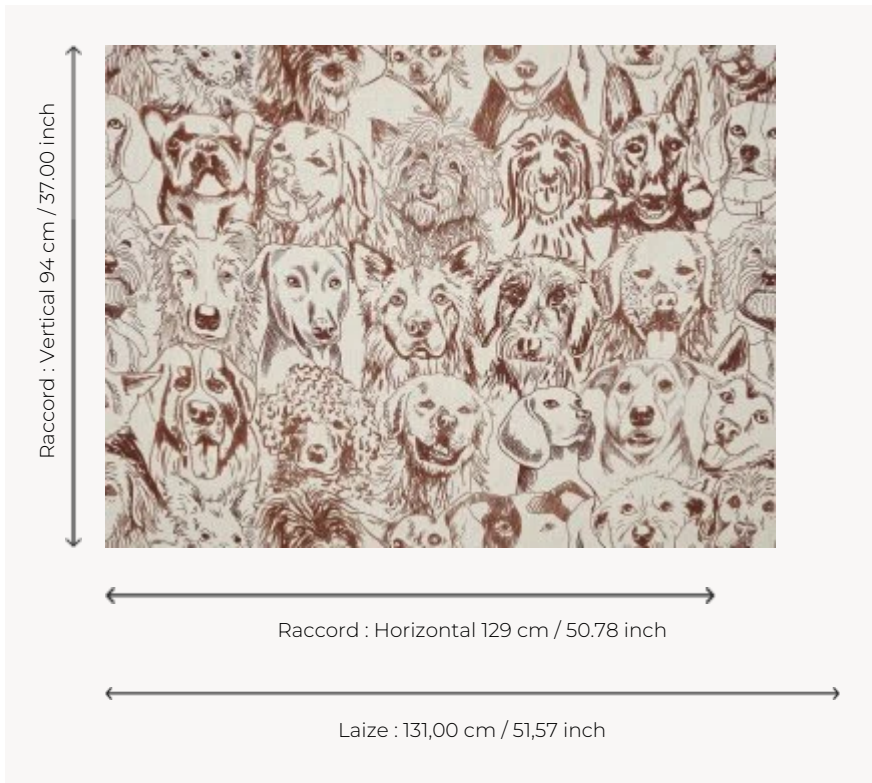

F3552002 DESIGNER DOGS

Loyal and beloved companions, dogs are undoubtedly Ken Fulk's favorite animals. In a nod to the happy pack that his studio The Magic Factory in San Francisco hosts, this linen print on painter's canvas features sketched portraits of his four-legged companions. DESIGNERS DOGS can be used as decorative seating or curtains.

F3552002 - Cappuccino

Pierre Frey

TYPE	Prints
ARTIST	Ken Fulk
USE	Curtain
COMPOSITION	100 % Linen
SALES UNIT	Available per meter/yard
WIDTH	131 cm / 51,57 inch
REPEAT	H: 129 cm - 50,78 inch V: 94 cm - 37,00 inch Straight repeat
WEIGHT	550 gr / ml
CARE	
BOOK	F9979212008