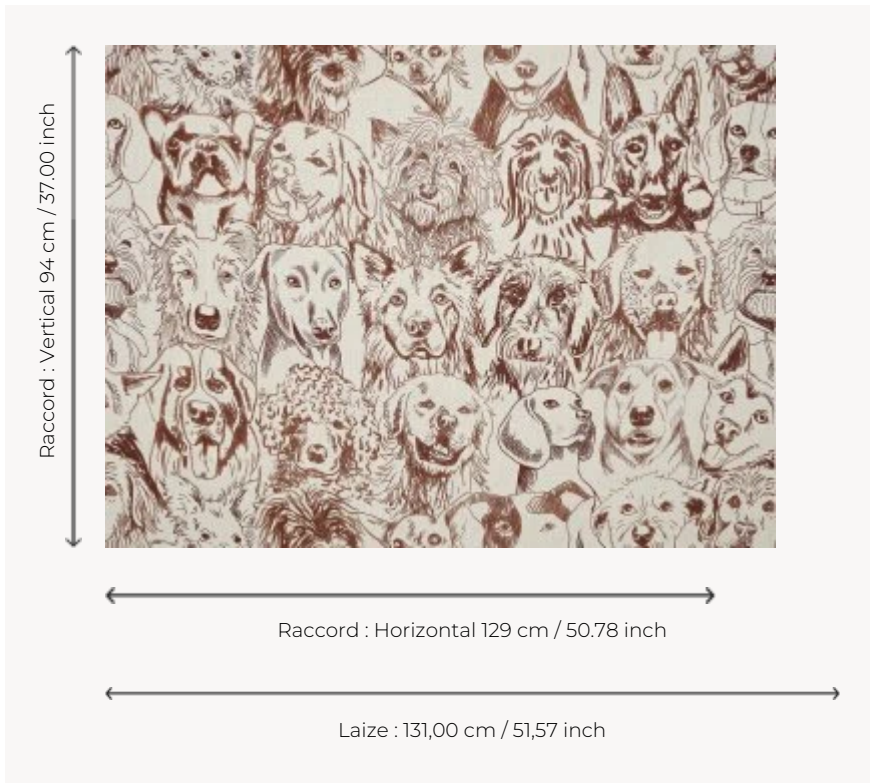

F3552002 DESIGNER DOGS

Loyal and beloved companions, dogs are undoubtedly Ken Fulk's favorite animals. In a nod to the happy pack that his studio The Magic Factory in San Francisco hosts, this linen print on painter's canvas features sketched portraits of his four-legged companions. DESIGNERS DOGS can be used as decorative seating or curtains.

F3552002 - Cappuccino

Pierre Frey

TYPE	Prints
ARTIST	Ken Fulk
USE	Curtain
COMPOSITION	100 % Linen
SALES UNIT	Available per meter/yard
WIDTH	131 cm / 51,57 inch
REPEAT	H: 129 cm - 50,78 inch V: 94 cm - 37,00 inch Straight repeat
WEIGHT	550 gr / ml
CARE	
BOOK	F9979212008