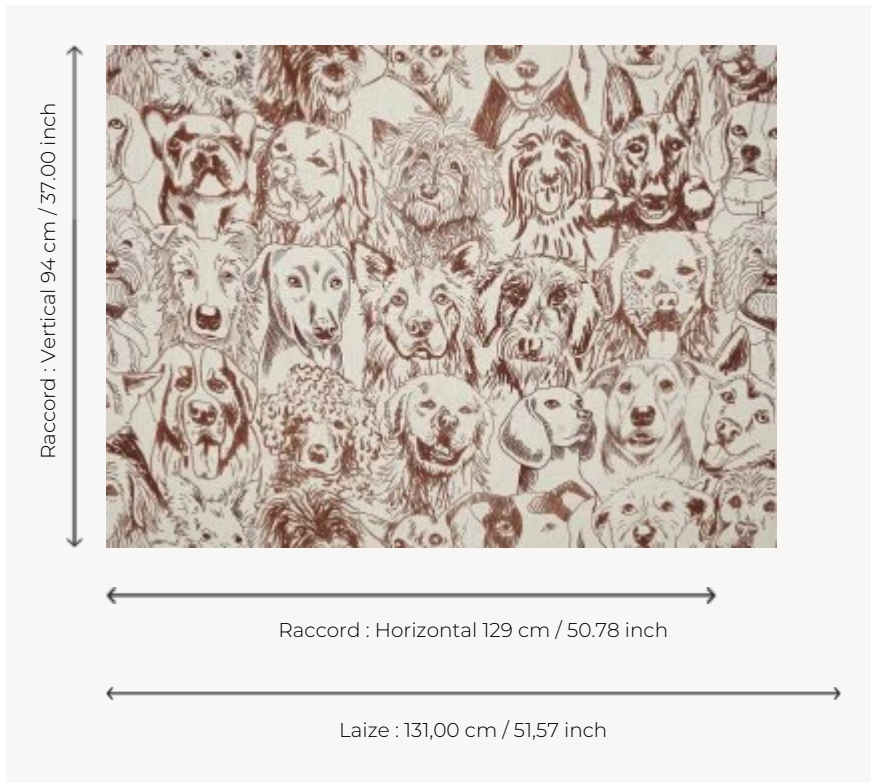

## F3552002 DESIGNER DOGS

Loyal and beloved companions, dogs are undoubtedly Ken Fulk's favorite animals. In a nod to the happy pack that his studio The Magic Factory in San Francisco hosts, this linen print on painter's canvas features sketched portraits of his four-legged companions. DESIGNERS DOGS can be used as decorative seating or curtains.

### Pierre Frey

<b>TYPE</b>	Prints
<b>ARTIST</b>	Ken Fulk
<b>USE</b>	Curtain
<b>COMPOSITION</b>	100 % Linen
<b>SALES UNIT</b>	Available per meter/yard
<b>WIDTH</b>	131 cm / 51,57 inch
<b>REPEAT</b>	H: 129 cm - 50,78 inch V: 94 cm - 37,00 inch Straight repeat
<b>WEIGHT</b>	550 gr / ml
<b>CARE</b>	
<b>BOOK</b>	F9979212008