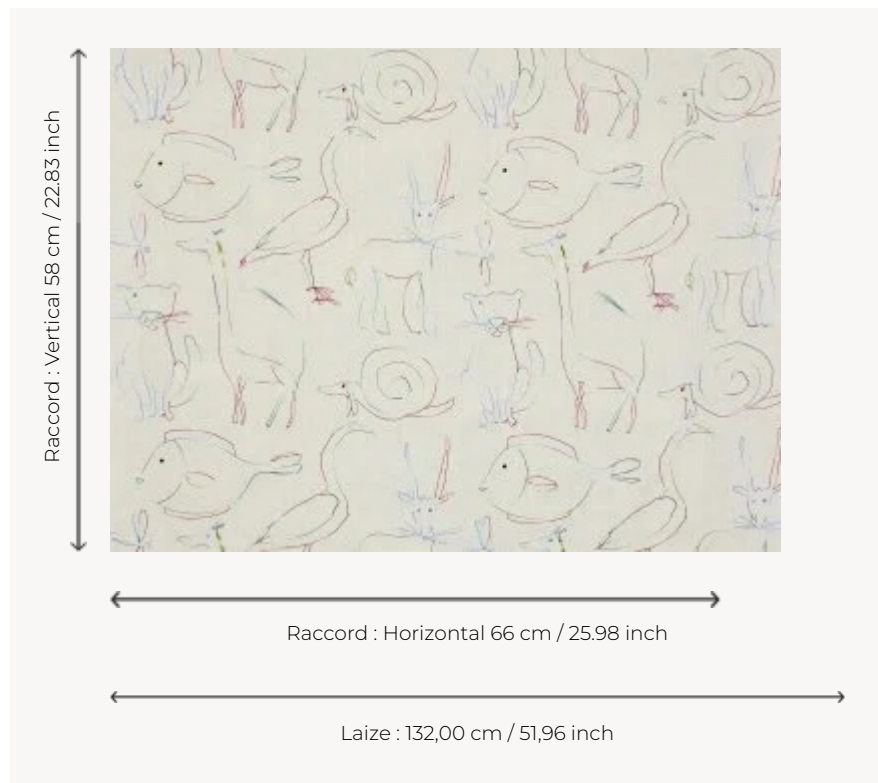

F3558001 BESTIAIRE ENCHANTE

Funny animals that, like chameleons with multiple colors, seem to have a hard time blending into a monochrome decor! Soft and joyful embroidery in multicolored gradient thread on linen.

F3558001 - Multicolore

Pierre Frey

TYPE	Embroideries
USE	Curtain
COMPOSITION	85 % Linen - 15 % Viscose
SALES UNIT	Available per meter/yard
WIDTH	132 cm / 51,96 inch
REPEAT	H: 66 cm - 25,98 inch V: 58 cm - 22,83 inch Straight repeat
WEIGHT	343 gr / ml
CARE	