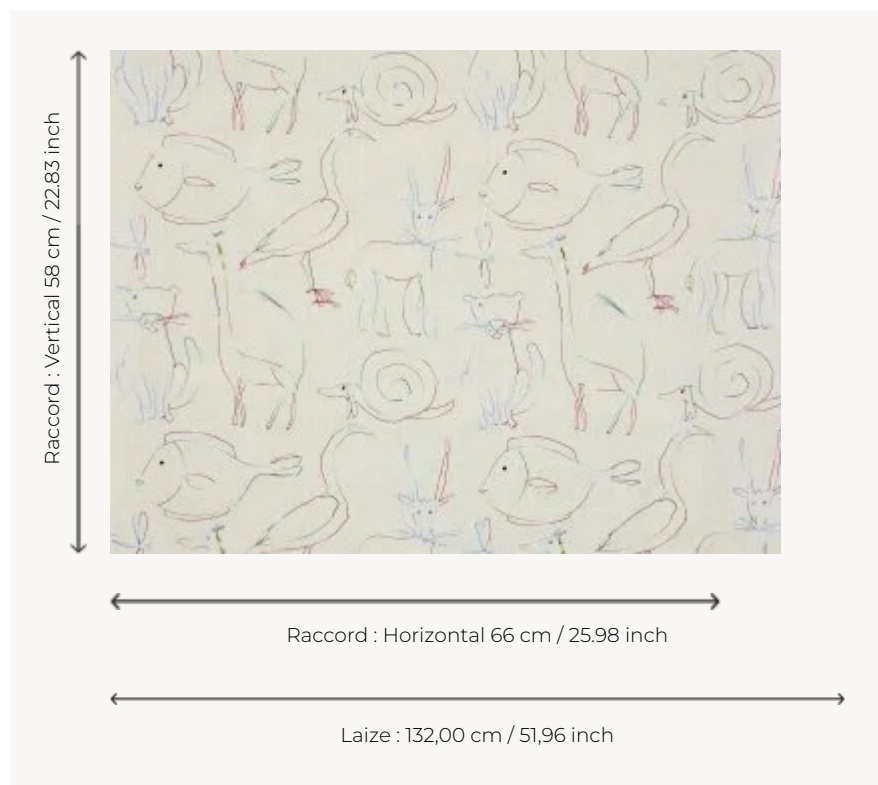

F3558001 BESTIAIRE ENCHANTE

Funny animals that, like chameleons with multiple colors, seem to have a hard time blending into a monochrome decor! Soft and joyful embroidery in multicolored gradient thread on linen.

F3558001 - Multicolore

Pierre Frey

TYPE	Embroideries
USE	Curtain
COMPOSITION	85 % Linen - 15 % Viscose
SALES UNIT	Available per meter/yard
WIDTH	132 cm / 51,96 inch
REPEAT	H: 66 cm - 25,98 inch V: 58 cm - 22,83 inch Straight repeat
WEIGHT	343 gr / ml
CARE	