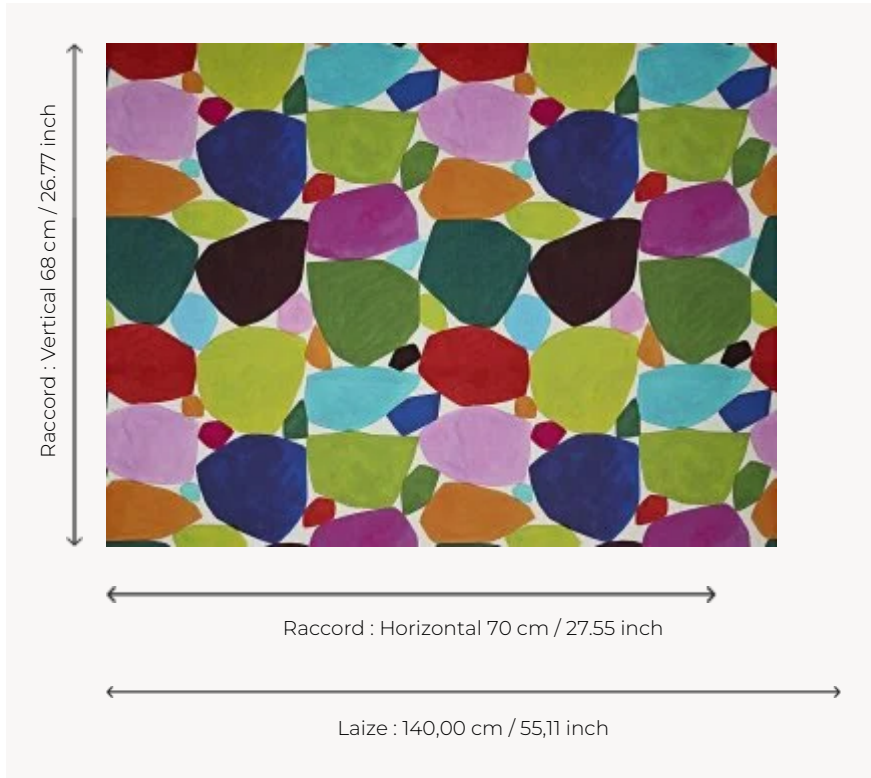

F3559001 CARNAVAL

Multicolored cut-out shapes: the interpretations are varied! Colored pebbles, a shower of confetti or an imaginary giraffe skin... Let your imagination run wild! Colored drawing with ink and printed on cotton. Coordinated with wallpaper FP837 CARNAVAL. 10% of the profits are donated to the Fondation de France, to support the project Tous unis contre le virus (All united against the virus) via an action carried out to prevent school dropouts.

F3559001 - Multicolore

Pierre Frey

PERFORMANCE	High Rub Test
TYPE	Prints
USE	Moderate use
MARTINDALE	40.000 T
COMPOSITION	100 % Cotton
SALES UNIT	Available per meter/yard
WIDTH	140 cm / 55,11 inch
REPEAT	H: 70 cm - 27,55 inch V: 68 cm - 26,77 inch Straight repeat
WEIGHT	420 gr / ml
CARE	

1 Colors

F3559001
Multicolore