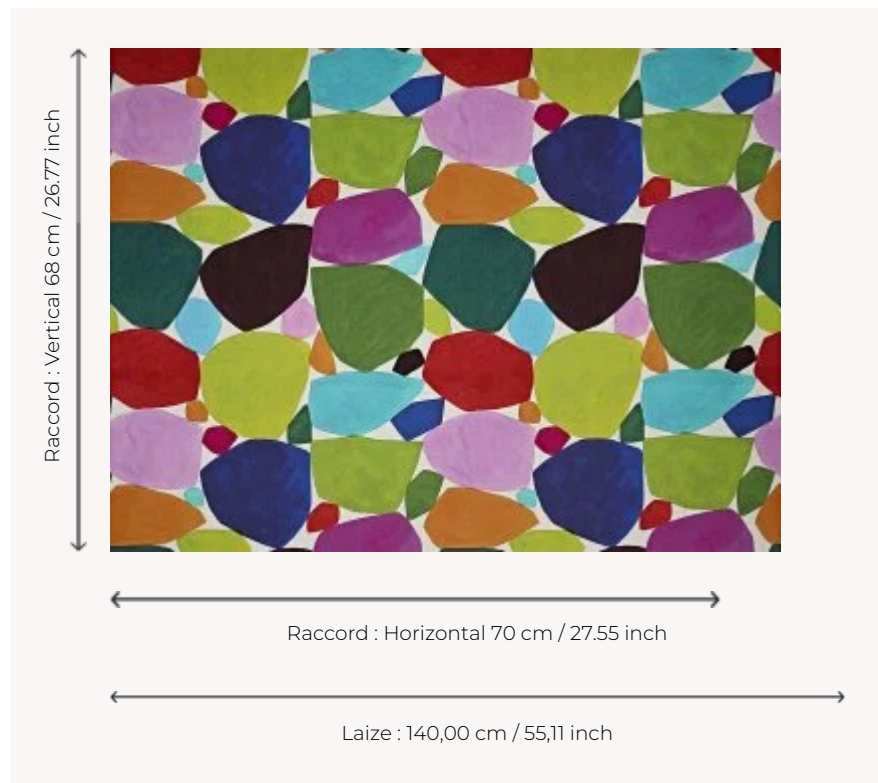

F3559001 CARNAVAL

Multicolored cut-out shapes: the interpretations are varied! Colored pebbles, a shower of confetti or an imaginary giraffe skin... Let your imagination run wild! Colored drawing with ink and printed on cotton. Coordinated with wallpaper FP837 CARNAVAL. 10% of the profits are donated to the Fondation de France, to support the project Tous unis contre le virus (All united against the virus) via an action carried out to prevent school dropouts.

F3559001 - Multicolore

Pierre Frey

| | |
|--------------------|---------------------------------------------------------------------------------------|
| PERFORMANCE | High Rub Test |
| TYPE | Prints |
| USE | Moderate use |
| MARTINDALE | 40.000 T |
| COMPOSITION | 100 % Cotton |
| SALES UNIT | Available per meter/yard |
| WIDTH | 140 cm / 55,11 inch |
| REPEAT | H: 70 cm - 27,55 inch V: 68 cm - 26,77 inch Straight repeat |
| WEIGHT | 420 gr / ml |
| CARE |  |

1 Colors

F3559001
Multicolore