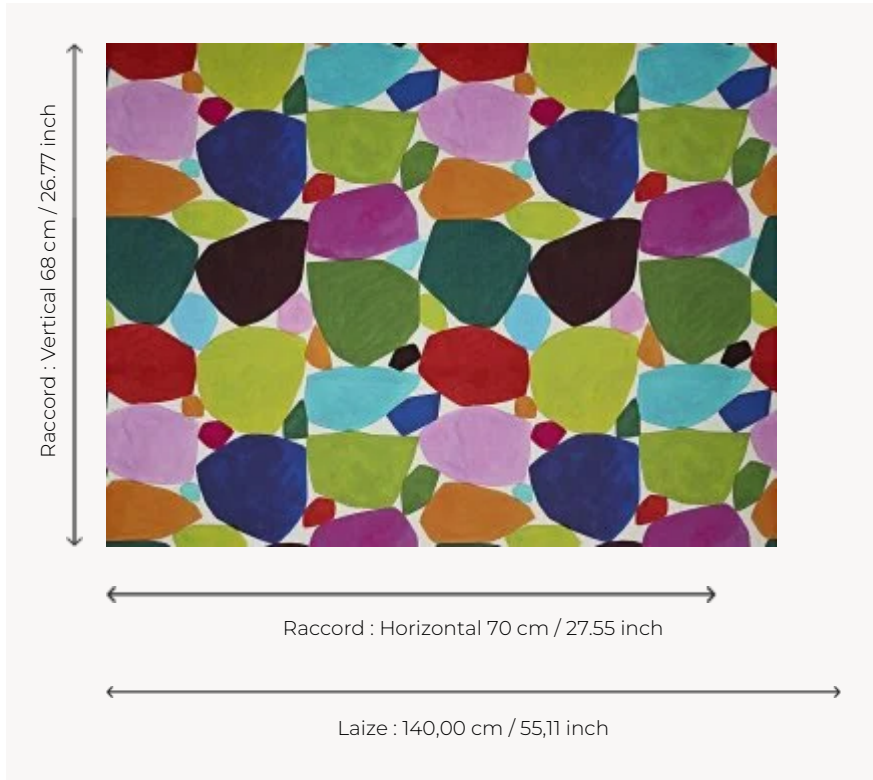

F3559001 CARNAVAL

Multicolored cut-out shapes: the interpretations are varied! Colored pebbles, a shower of confetti or an imaginary giraffe skin... Let your imagination run wild! Colored drawing with ink and printed on cotton. Coordinated with wallpaper FP837 CARNAVAL. 10% of the profits are donated to the Fondation de France, to support the project Tous unis contre le virus (All united against the virus) via an action carried out to prevent school dropouts.

F3559001 - Multicolore

Pierre Frey

PERFORMANCE	High Rub Test
TYPE	Prints
USE	Moderate use
MARTINDALE	40.000 T
COMPOSITION	100 % Cotton
SALES UNIT	Available per meter/yard
WIDTH	140 cm / 55,11 inch
REPEAT	H: 70 cm - 27,55 inch V: 68 cm - 26,77 inch Straight repeat
WEIGHT	420 gr / ml
CARE	