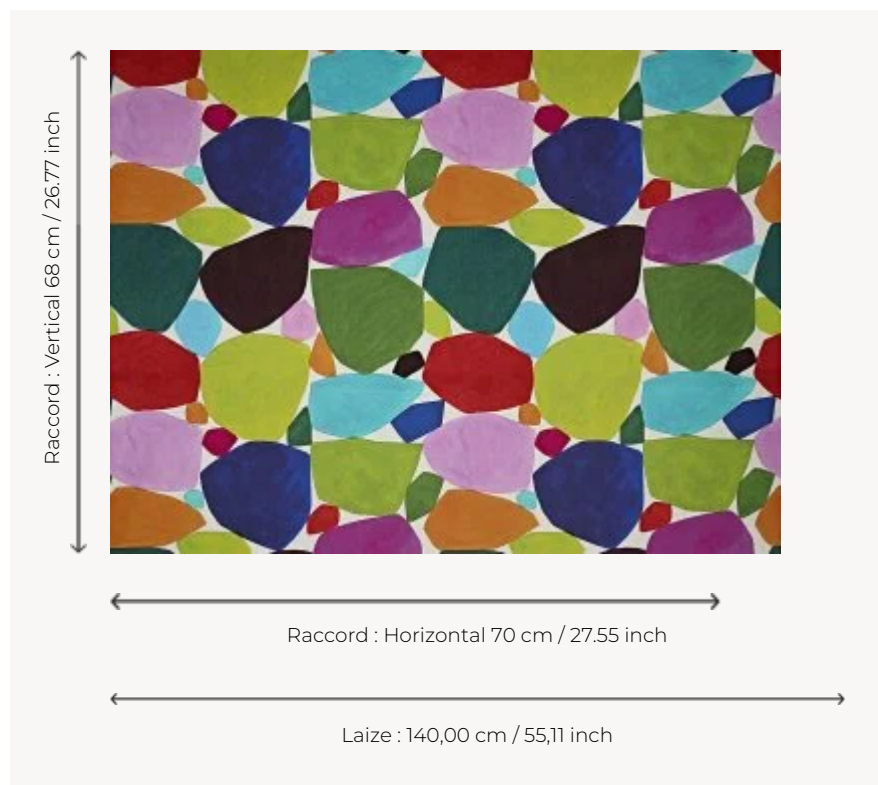

F3559001 CARNAVAL

Multicolored cut-out shapes: the interpretations are varied! Colored pebbles, a shower of confetti or an imaginary giraffe skin... Let your imagination run wild! Colored drawing with ink and printed on cotton. Coordinated with wallpaper FP837 CARNAVAL. 10% of the profits are donated to the Fondation de France, to support the project Tous unis contre le virus (All united against the virus) via an action carried out to prevent school dropouts.

F3559001 - Multicolore

Pierre Frey

PERFORMANCE	High Rub Test
TYPE	Prints
USE	Moderate use
MARTINDALE	40.000 T
COMPOSITION	100 % Cotton
SALES UNIT	Available per meter/yard
WIDTH	140 cm / 55,11 inch
REPEAT	H: 70 cm - 27,55 inch V: 68 cm - 26,77 inch Straight repeat
WEIGHT	420 gr / ml
CARE	

1 Colors

F3559001
Multicolore