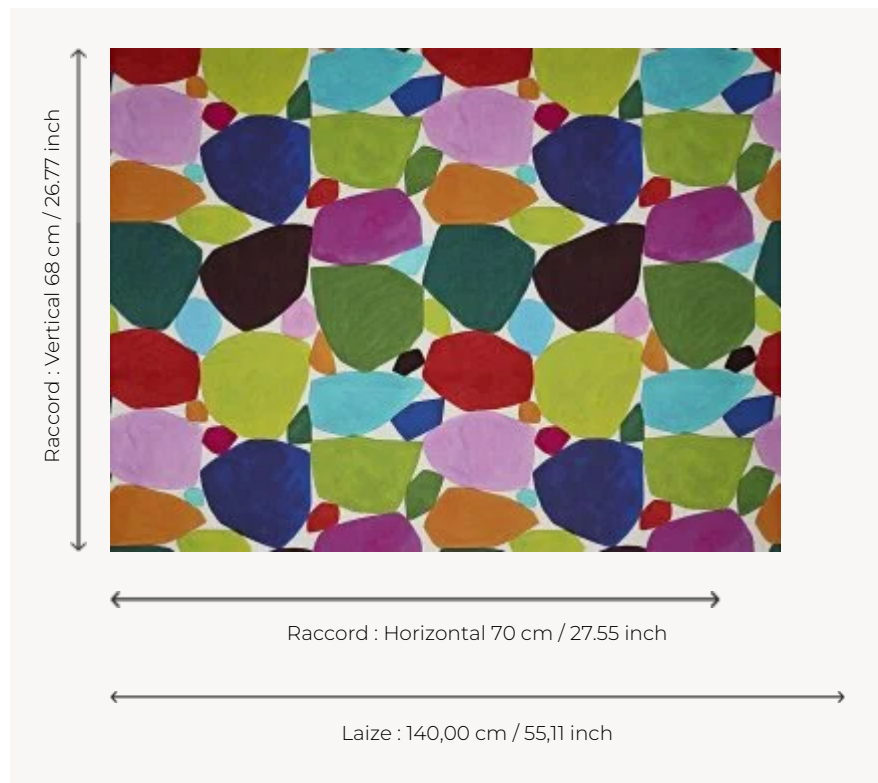

F3559001 CARNAVAL

Multicolored cut-out shapes: the interpretations are varied! Colored pebbles, a shower of confetti or an imaginary giraffe skin... Let your imagination run wild! Colored drawing with ink and printed on cotton. Coordinated with wallpaper FP837 CARNAVAL. 10% of the profits are donated to the Fondation de France, to support the project Tous unis contre le virus (All united against the virus) via an action carried out to prevent school dropouts.

F3559001 - Multicolore

Pierre Frey

PERFORMANCE	High Rub Test
TYPE	Prints
USE	Moderate use
MARTINDALE	40.000 T
COMPOSITION	100 % Cotton
SALES UNIT	Available per meter/yard
WIDTH	140 cm / 55,11 inch
REPEAT	H: 70 cm - 27,55 inch V: 68 cm - 26,77 inch Straight repeat
WEIGHT	420 gr / ml
CARE	

1 Colors

F3559001
Multicolore