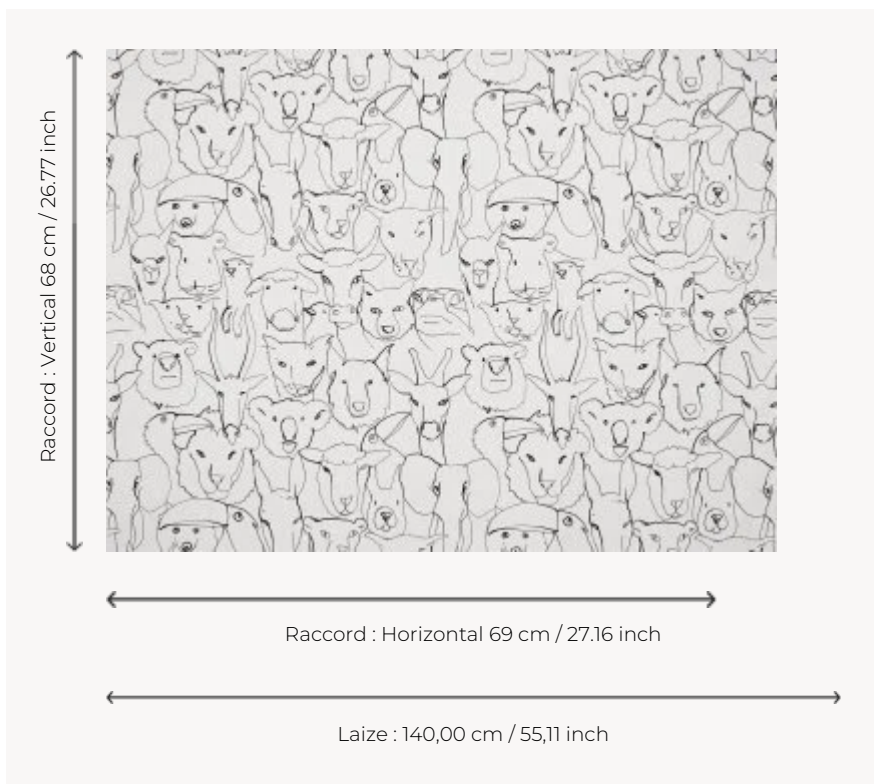

F3561001 LA PHOTO DE CLASSE

Toucan, Bear, Snake, Hamster, Sheep, Lama, Elephant, Horse... Look carefully here, on three we say cheeese ! Indian ink drawing, printed on cotton. Coordinated with the wallpaper FP820 LA PHOTO DE CLASSE. 10% of the profits are donated to the Fondation de France, to support the project Tous unis contre le virus (All united against the virus) via an action carried out to prevent school dropouts.

F3561001 - Croquis

Pierre Frey

PERFORMANCE	High Rub Test
TYPE	Prints
USE	Moderate use
MARTINDALE	40.000 T
COMPOSITION	100 % Cotton
SALES UNIT	Available per meter/yard
WIDTH	140 cm / 55,11 inch
REPEAT	H: 69 cm - 27,16 inch V: 68 cm - 26,77 inch Straight repeat
WEIGHT	420 gr / ml
CARE	

1 Colors

F3561001
Croquis