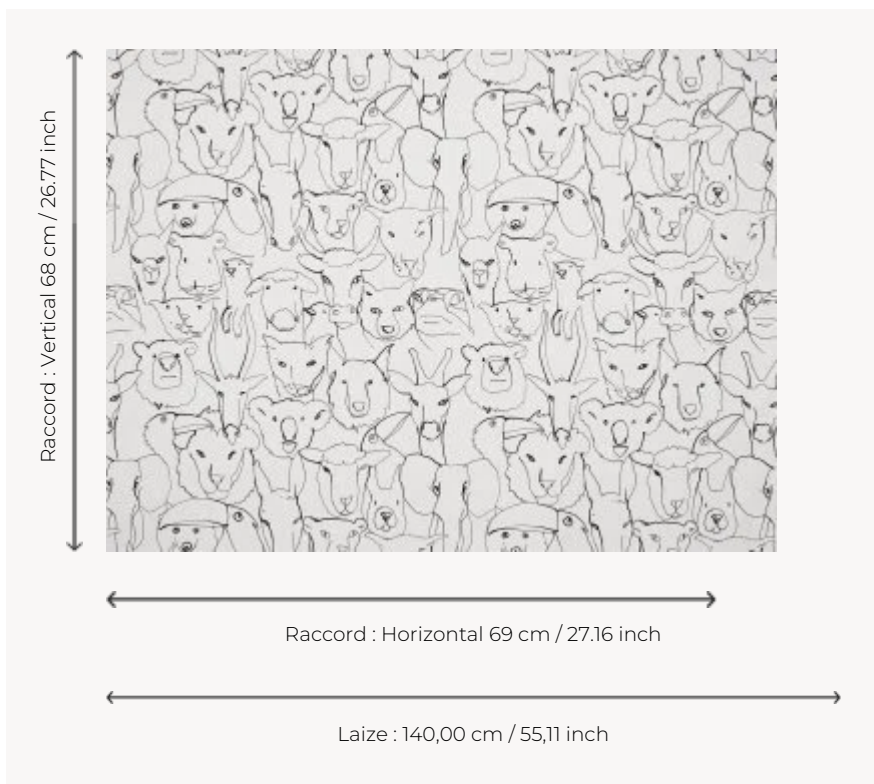

F3561001 LA PHOTO DE CLASSE

Toucan, Bear, Snake, Hamster, Sheep, Lama, Elephant, Horse... Look carefully here, on three we say cheeeese ! Indian ink drawing, printed on cotton. Coordinated with the wallpaper FP820 LA PHOTO DE CLASSE. 10% of the profits are donated to the Fondation de France, to support the project Tous unis contre le virus (All united against the virus) via an action carried out to prevent school dropouts.

F3561001 - Croquis

Pierre Frey

PERFORMANCE	High Rub Test
TYPE	Prints
USE	Moderate use
MARTINDALE	40.000 T
COMPOSITION	100 % Cotton
SALES UNIT	Available per meter/yard
WIDTH	140 cm / 55,11 inch
REPEAT	H: 69 cm - 27,16 inch V: 68 cm - 26,77 inch Straight repeat
WEIGHT	420 gr / ml
CARE	

1 Colors

F3561001
Croquis