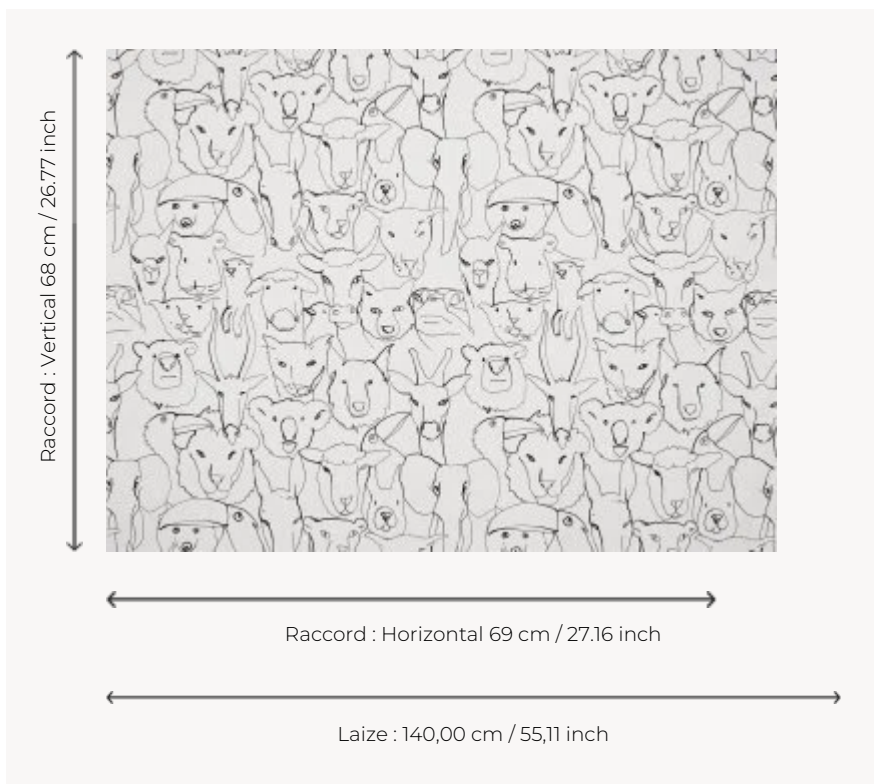

## F3561001 LA PHOTO DE CLASSE

Toucan, Bear, Snake, Hamster, Sheep, Lama, Elephant, Horse... Look carefully here, on three we say cheeeese ! Indian ink drawing, printed on cotton. Coordinated with the wallpaper FP820 LA PHOTO DE CLASSE. 10% of the profits are donated to the Fondation de France, to support the project Tous unis contre le virus (All united against the virus) via an action carried out to prevent school dropouts.

### Pierre Frey

<b>PERFORMANCE</b>	High Rub Test
<b>TYPE</b>	Prints
<b>USE</b>	Moderate use
<b>MARTINDALE</b>	40.000 T
<b>COMPOSITION</b>	100 % Cotton
<b>SALES UNIT</b>	Available per meter/yard
<b>WIDTH</b>	140 cm / 55,11 inch
<b>REPEAT</b>	H: 69 cm - 27,16 inch V: 68 cm - 26,77 inch Straight repeat
<b>WEIGHT</b>	420 gr / ml
<b>CARE</b>	