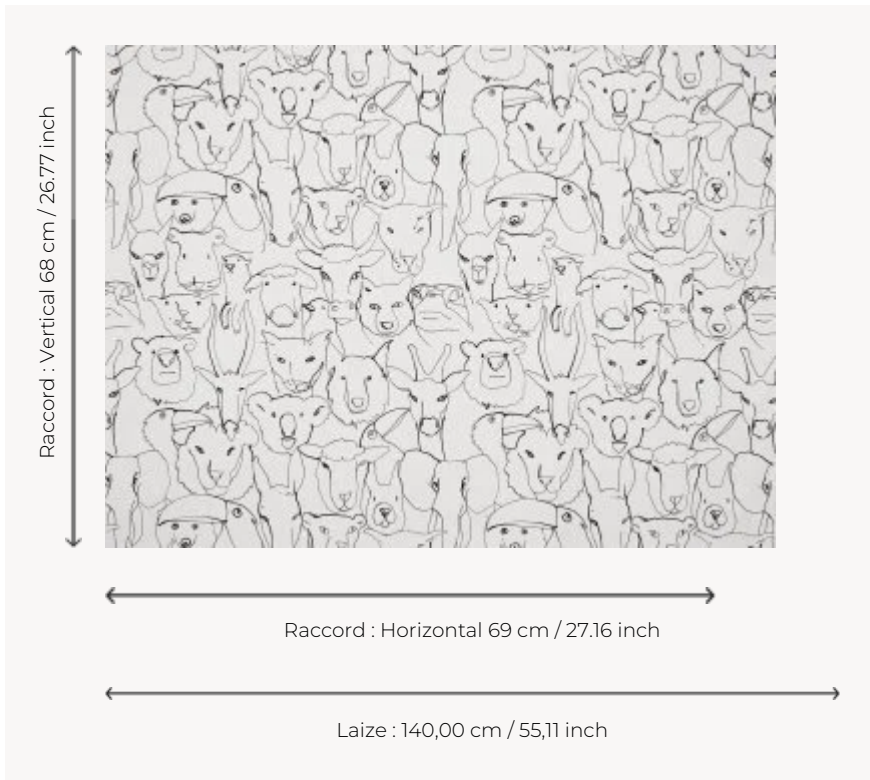

## F3561001 LA PHOTO DE CLASSE

Toucan, Bear, Snake, Hamster, Sheep, Lama, Elephant, Horse... Look carefully here, on three we say cheeeese ! Indian ink drawing, printed on cotton. Coordinated with the wallpaper FP820 LA PHOTO DE CLASSE. 10% of the profits are donated to the Fondation de France, to support the project Tous unis contre le virus (All united against the virus) via an action carried out to prevent school dropouts.

### Pierre Frey

<b>PERFORMANCE</b>	High Rub Test
<b>TYPE</b>	Prints
<b>USE</b>	Moderate use
<b>MARTINDALE</b>	40.000 T
<b>COMPOSITION</b>	100 % Cotton
<b>SALES UNIT</b>	Available per meter/yard
<b>WIDTH</b>	140 cm / 55,11 inch
<b>REPEAT</b>	H: 69 cm - 27,16 inch V: 68 cm - 26,77 inch Straight repeat
<b>WEIGHT</b>	420 gr / ml
<b>CARE</b>	