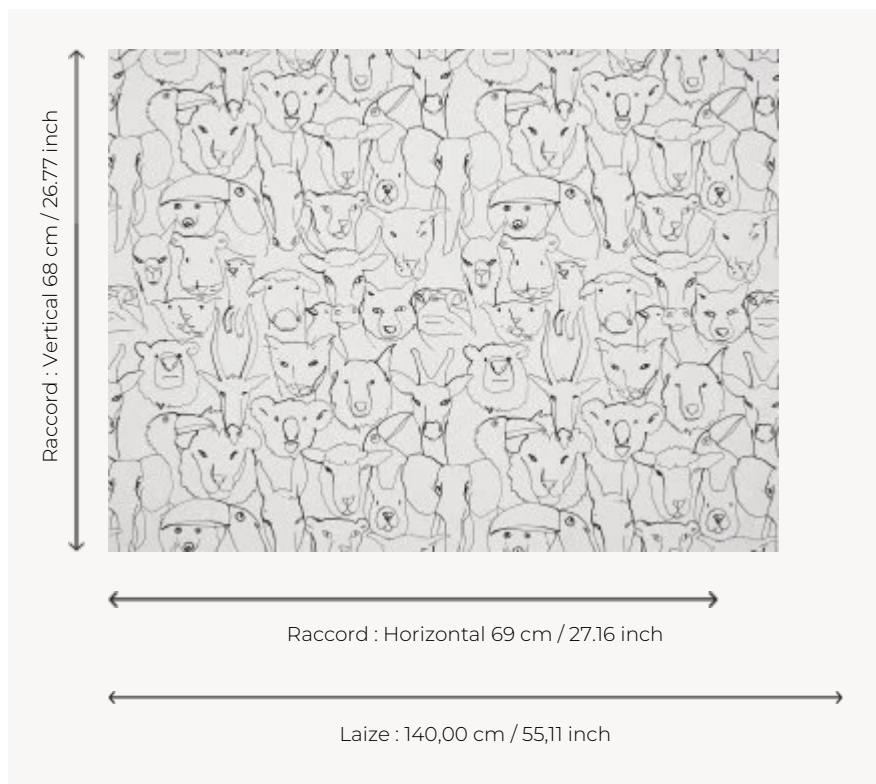

## F3561001 LA PHOTO DE CLASSE

Toucan, Bear, Snake, Hamster, Sheep, Lama, Elephant, Horse... Look carefully here, on three we say cheeeese ! Indian ink drawing, printed on cotton. Coordinated with the wallpaper FP820 LA PHOTO DE CLASSE. 10% of the profits are donated to the Fondation de France, to support the project Tous unis contre le virus (All united against the virus) via an action carried out to prevent school dropouts.

### Pierre Frey

<b>PERFORMANCE</b>	High Rub Test
<b>TYPE</b>	Prints
<b>USE</b>	Moderate use
<b>MARTINDALE</b>	40.000 T
<b>COMPOSITION</b>	100 % Cotton
<b>SALES UNIT</b>	Available per meter/yard
<b>WIDTH</b>	140 cm / 55,11 inch
<b>REPEAT</b>	H: 69 cm - 27,16 inch V: 68 cm - 26,77 inch Straight repeat
<b>WEIGHT</b>	420 gr / ml
<b>CARE</b>	