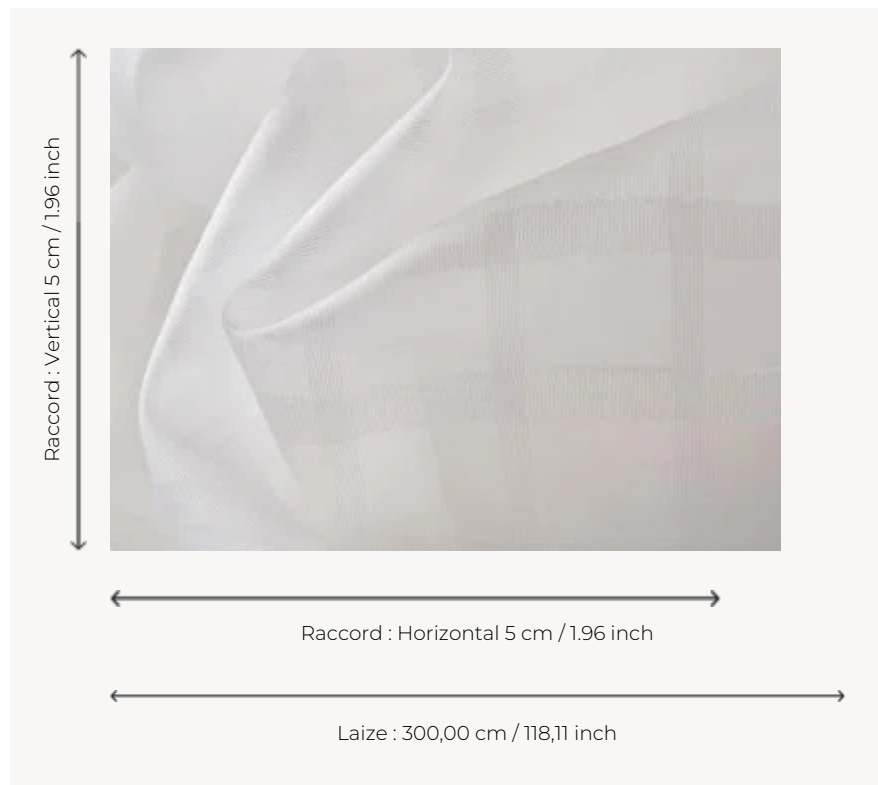

F3584001 PIC DU MIDI

Wide width, washable and fire retardant, PIC DU MIDI has a very nice matte appearance. Its tile design worked in cut throws, allows a subtle play of transparency. Trevira CS polyester fiber.

F3584001 - Neve

Pierre Frey

PERFORMANCE	Trevira CS
TYPE	Sheers
USE	Curtain
COMPOSITION	100 % Polyester Fire Retardant
SALES UNIT	Available per meter/yard
WIDTH	300 cm / 118,11 inch
REPEAT	H: 5 cm - 1,96 inch V: 5 cm - 1,96 inch
WEIGHT	150 gr / ml
CARE	
CERTIFICATIONS	NFPA 701-Pass BS5867 Curtain
NOTES	Flame retardant Leaded selvedge
BOOK	F9979212007

1 Colors

F3584001
Neve