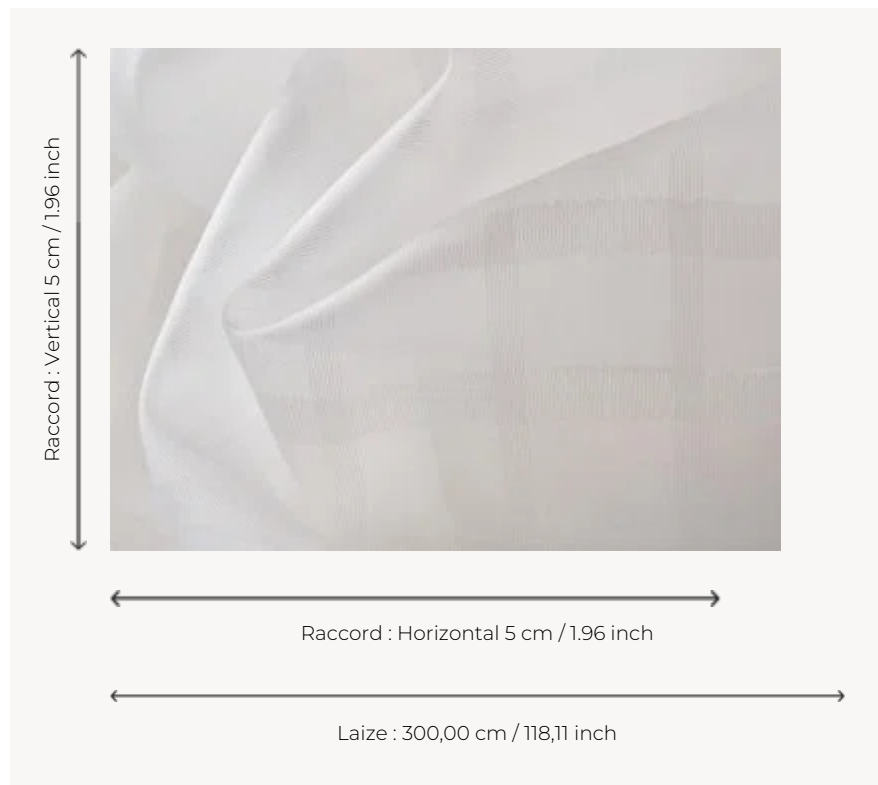

F3584001 PIC DU MIDI

Wide width, washable and fire retardant, PIC DU MIDI has a very nice matte appearance. Its tile design worked in cut throws, allows a subtle play of transparency. Trevira CS polyester fiber.

F3584001 - Neve

Pierre Frey

PERFORMANCE	Trevira CS
TYPE	Sheers
USE	Curtain
COMPOSITION	100 % Polyester Fire Retardant
SALES UNIT	Available per meter/yard
WIDTH	300 cm / 118,11 inch
REPEAT	H: 5 cm - 1,96 inch V: 5 cm - 1,96 inch
WEIGHT	150 gr / ml
CARE	
CERTIFICATIONS	NFPA 701-Pass BS5867 Curtain
NOTES	Flame retardant Leaded selvedge
BOOK	F9979212007

1 Colors

F3584001
Neve