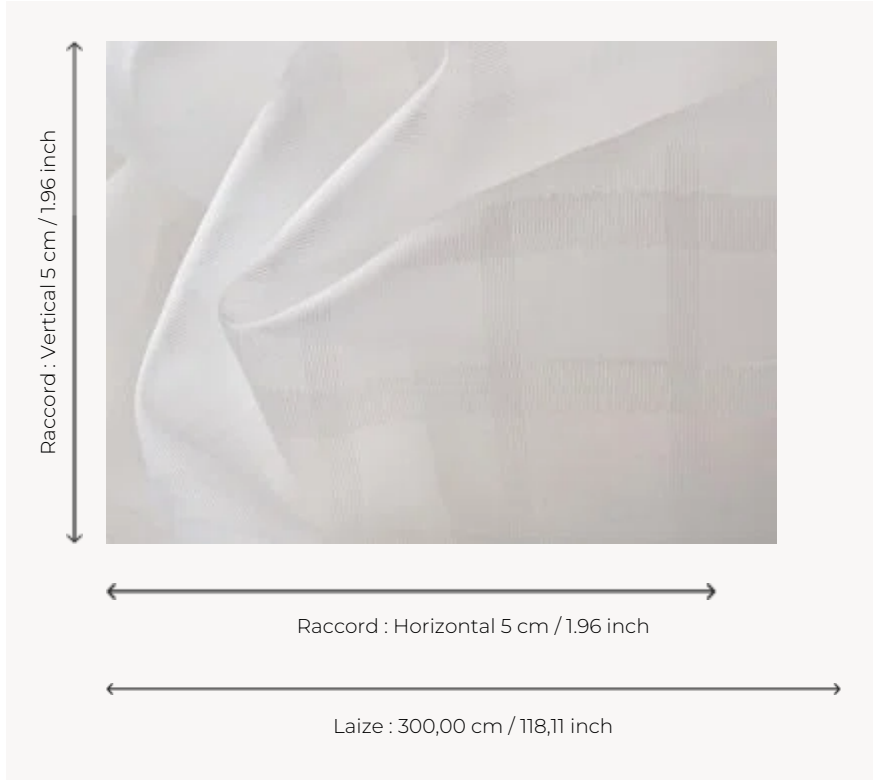

F3584001 PIC DU MIDI

Wide width, washable and fire retardant, PIC DU MIDI has a very nice matte appearance. Its tile design worked in cut throws, allows a subtle play of transparency. Trevira CS polyester fiber.

F3584001 - Neve

Pierre Frey

PERFORMANCE	Trevira CS
TYPE	Sheers
USE	Curtain
COMPOSITION	100 % Polyester Fire Retardant
SALES UNIT	Available per meter/yard
WIDTH	300 cm / 118,11 inch
REPEAT	H: 5 cm - 1,96 inch V: 5 cm - 1,96 inch
WEIGHT	150 gr / ml
CARE	
CERTIFICATIONS	NFPA 701-Pass BS5867 Curtain
NOTES	Flame retardant Leaded selvedge
BOOK	F9979212007

1 Colors

F3584001
Neve