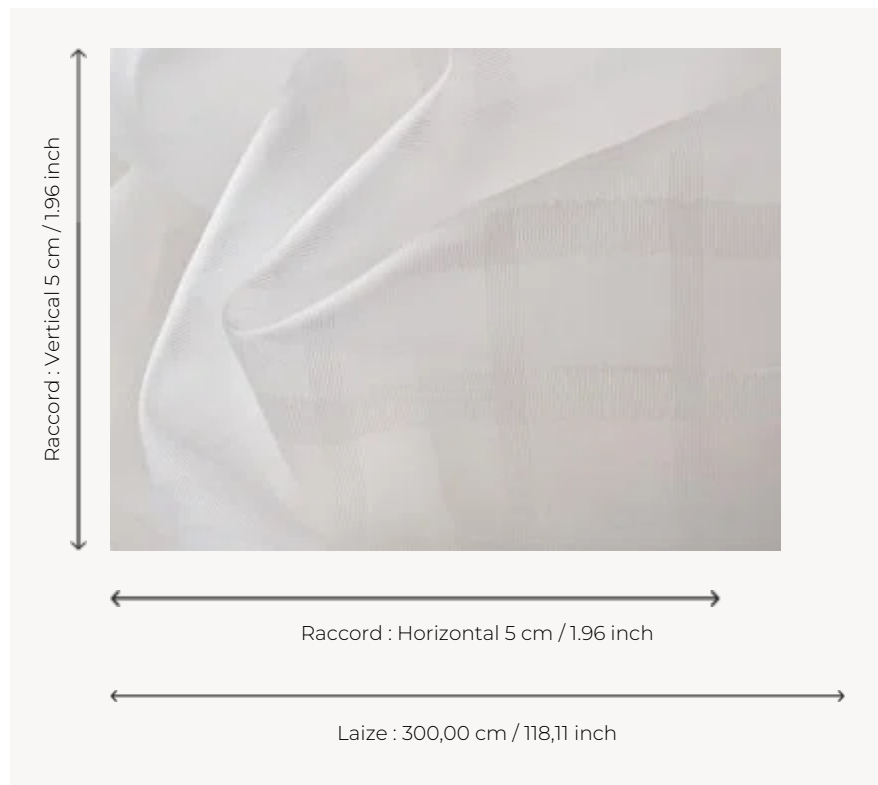

## F3584001 PIC DU MIDI

Wide width, washable and fire retardant, PIC DU MIDI has a very nice matte appearance. Its tile design worked in cut throws, allows a subtle play of transparency. Trevira CS polyester fiber.

### F3584001 - Neve

### Pierre Frey

<b>PERFORMANCE</b>	Trevira CS
<b>TYPE</b>	Sheers
<b>USE</b>	Curtain
<b>COMPOSITION</b>	100 % Polyester Fire Retardant
<b>SALES UNIT</b>	Available per meter/yard
<b>WIDTH</b>	300 cm / 118,11 inch
<b>REPEAT</b>	H: 5 cm - 1,96 inch V: 5 cm - 1,96 inch
<b>WEIGHT</b>	150 gr / ml
<b>CARE</b>	
<b>CERTIFICATIONS</b>	NFPA 701-Pass BS5867 Curtain
<b>NOTES</b>	Flame retardant Leaded selvedge
<b>BOOK</b>	F9979212007