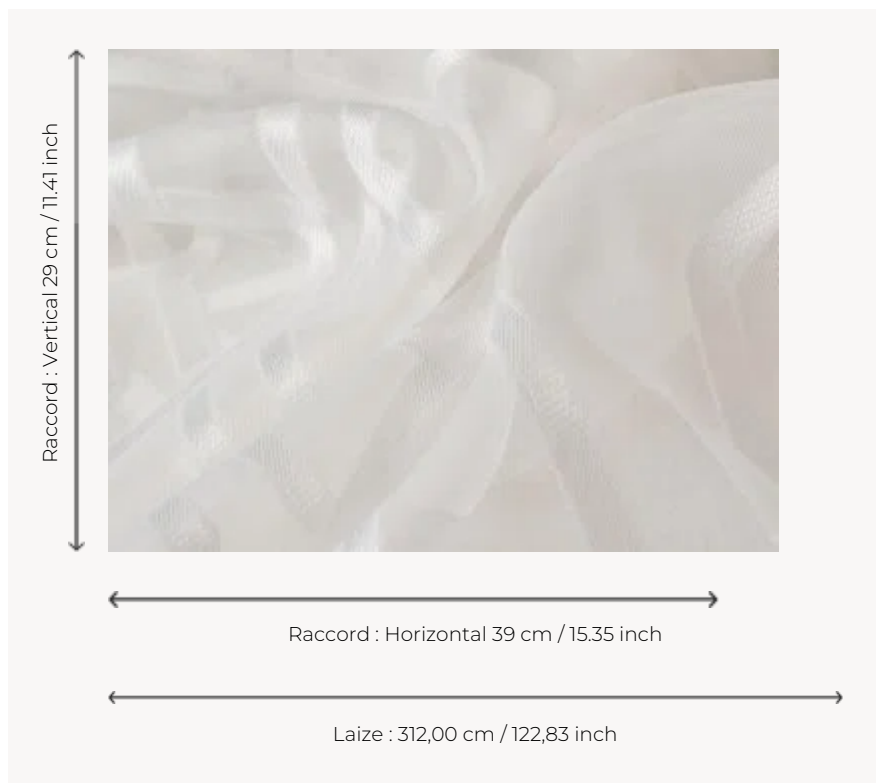

# F3591001 PILATUS

PILATUS is a large geometric design, processed in cut-out throw on a translucent background, suggesting modern and inspired interiors. Woven in wide width, it is very easy to use, fire retardant and washable. Fire retardant polyester fiber.

## F3591001 - Neve

## Pierre Frey

<b>PERFORMANCE</b>	Trevira CS
<b>TYPE</b>	Sheers
<b>USE</b>	Curtain
<b>COMPOSITION</b>	100 % Polyester Flame Retardant
<b>SALES UNIT</b>	Available per meter/yard
<b>WIDTH</b>	312 cm / 122,83 inch
<b>REPEAT</b>	H: 39 cm - 15,35 inch V: 29 cm - 11,41 inch Straight repeat
<b>WEIGHT</b>	187 gr / ml
<b>CARE</b>	
<b>CERTIFICATIONS</b>	NFPA 701-Pass Fire retardant M1 BS5867 Curtain
<b>NOTES</b>	Flame retardant Leaded selvedge
<b>INFORMATION</b>	Motifs perpendicular to selvedge
<b>BOOK</b>	F9979212007