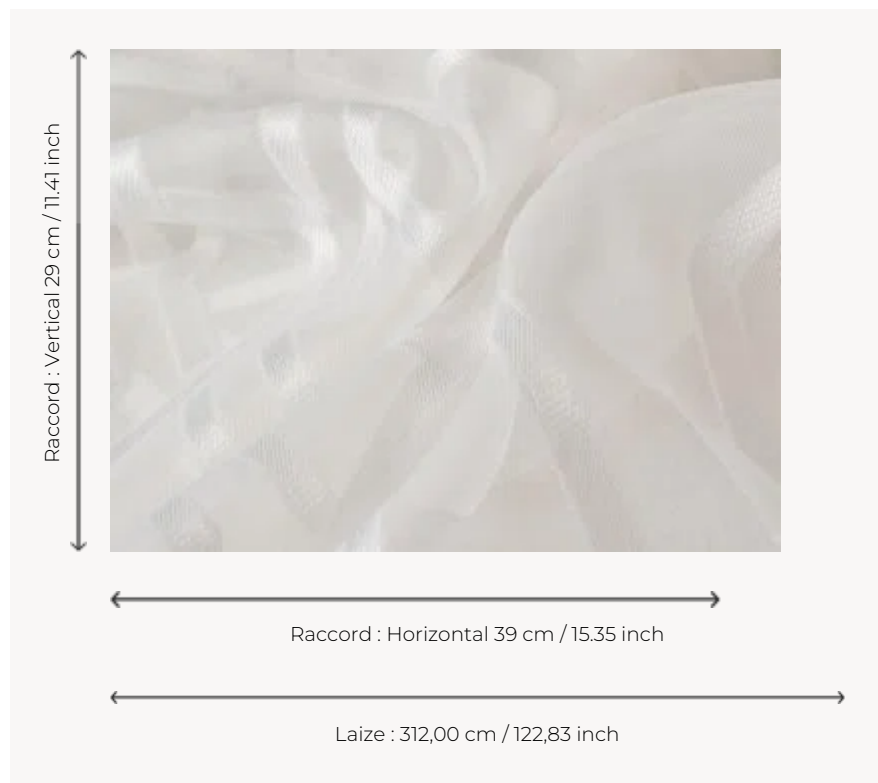

# F3591001 PILATUS

PILATUS is a large geometric design, processed in cut-out throw on a translucent background, suggesting modern and inspired interiors. Woven in wide width, it is very easy to use, fire retardant and washable. Fire retardant polyester fiber.

## F3591001 - Neve

## Pierre Frey

<b>PERFORMANCE</b>	Trevira CS
<b>TYPE</b>	Sheers
<b>USE</b>	Curtain
<b>COMPOSITION</b>	100 % Polyester Flame Retardant
<b>SALES UNIT</b>	Available per meter/yard
<b>WIDTH</b>	312 cm / 122,83 inch
<b>REPEAT</b>	H: 39 cm - 15,35 inch V: 29 cm - 11,41 inch Straight repeat
<b>WEIGHT</b>	187 gr / ml
<b>CARE</b>	
<b>CERTIFICATIONS</b>	NFPA 701-Pass Fire retardant M1 BS5867 Curtain
<b>NOTES</b>	Flame retardant Leaded selvedge
<b>INFORMATION</b>	Motifs perpendicular to selvedge
<b>BOOK</b>	F9979212007