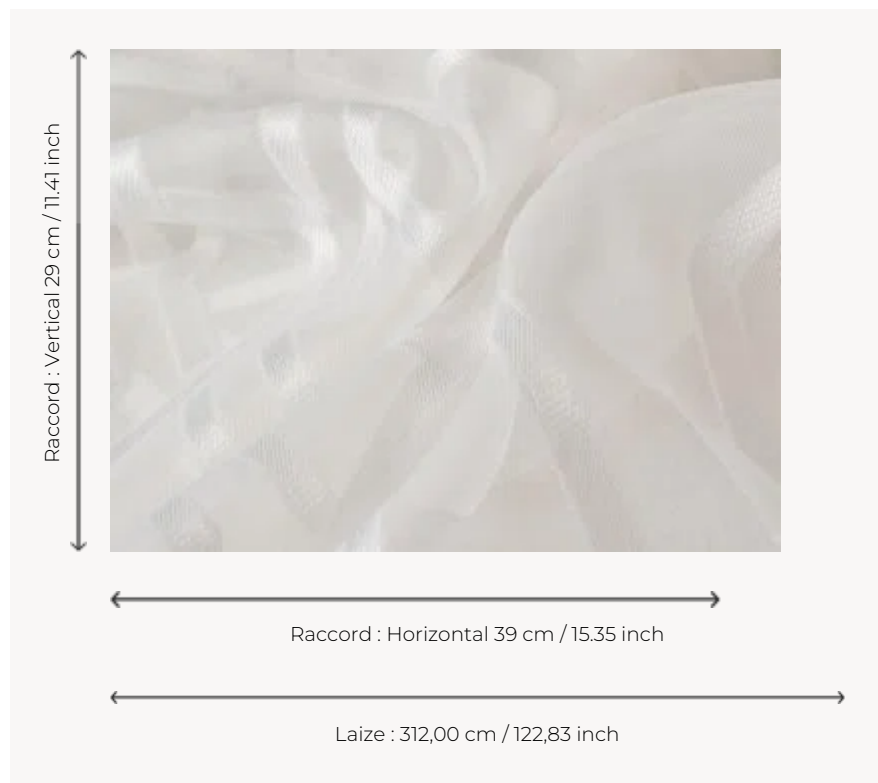

F3591001 PILATUS

PILATUS is a large geometric design, processed in cut-out throw on a translucent background, suggesting modern and inspired interiors. Woven in wide width, it is very easy to use, fire retardant and washable. Fire retardant polyester fiber.

F3591001 - Neve

Pierre Frey

PERFORMANCE	Trevira CS
TYPE	Sheers
USE	Curtain
COMPOSITION	100 % Polyester Flame Retardant
SALES UNIT	Available per meter/yard
WIDTH	312 cm / 122,83 inch
REPEAT	H: 39 cm - 15,35 inch V: 29 cm - 11,41 inch Straight repeat
WEIGHT	187 gr / ml
CARE	
CERTIFICATIONS	NFPA 701-Pass Fire retardant M1 BS5867 Curtain
NOTES	Flame retardant Leaded selvedge
INFORMATION	Motifs perpendicular to selvedge
BOOK	F9979212007

1 Colors

F3591001

Neve