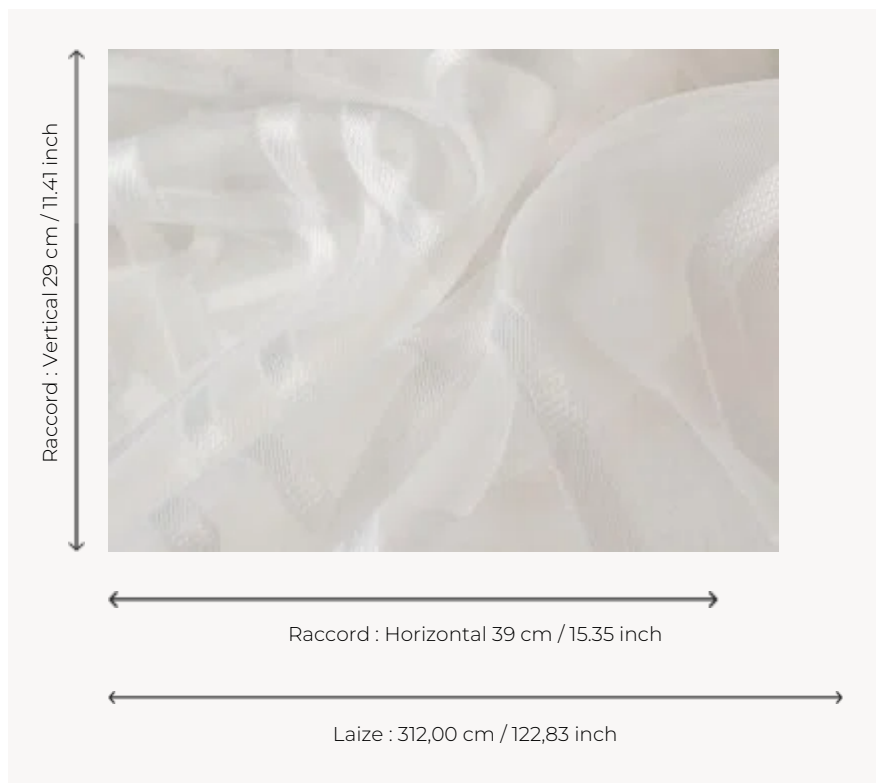

# F3591001 PILATUS

PILATUS is a large geometric design, processed in cut-out throw on a translucent background, suggesting modern and inspired interiors. Woven in wide width, it is very easy to use, fire retardant and washable. Fire retardant polyester fiber.

## F3591001 - Neve

## Pierre Frey

<b>PERFORMANCE</b>	Trevira CS
<b>TYPE</b>	Sheers
<b>USE</b>	Curtain
<b>COMPOSITION</b>	100 % Polyester Flame Retardant
<b>SALES UNIT</b>	Available per meter/yard
<b>WIDTH</b>	312 cm / 122,83 inch
<b>REPEAT</b>	H: 39 cm - 15,35 inch V: 29 cm - 11,41 inch Straight repeat
<b>WEIGHT</b>	187 gr / ml
<b>CARE</b>	
<b>CERTIFICATIONS</b>	NFPA 701-Pass Fire retardant M1 BS5867 Curtain
<b>NOTES</b>	Flame retardant Leaded selvedge
<b>INFORMATION</b>	Motifs perpendicular to selvedge
<b>BOOK</b>	F9979212007