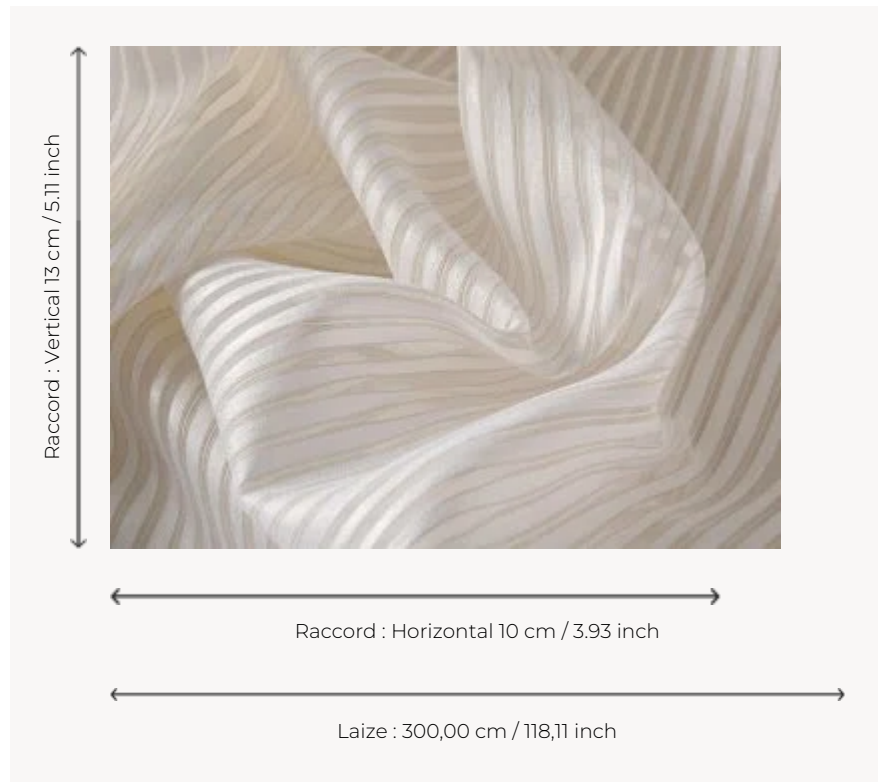

F3599001 KAILASH

KAILASH is a wide width, washable, non-flammable sheer with a beautiful hand. Thanks to its moiré stripe pattern playing on strong contrasts of transparency, this sheer with personality enhances modern and inspired spaces. Trevira CS polyester fiber.

F3599001 - Neve

Pierre Frey

PERFORMANCE	Trevira CS
TYPE	Sheers
USE	Curtain
COMPOSITION	100 % Polyester Fire Retardant
SALES UNIT	Available per meter/yard
WIDTH	300 cm / 118,11 inch
REPEAT	H: 10 cm - 3,93 inch V: 13 cm - 5,11 inch Straight repeat
WEIGHT	300 gr / ml
CARE	
CERTIFICATIONS	NFPA 701-Pass Fire retardant M1 BS5867 Curtain
NOTES	Flame retardant
INFORMATION	Stripes perpendicular to selvages
BOOK	F9979212007

1 Colors

F3599001

Neve