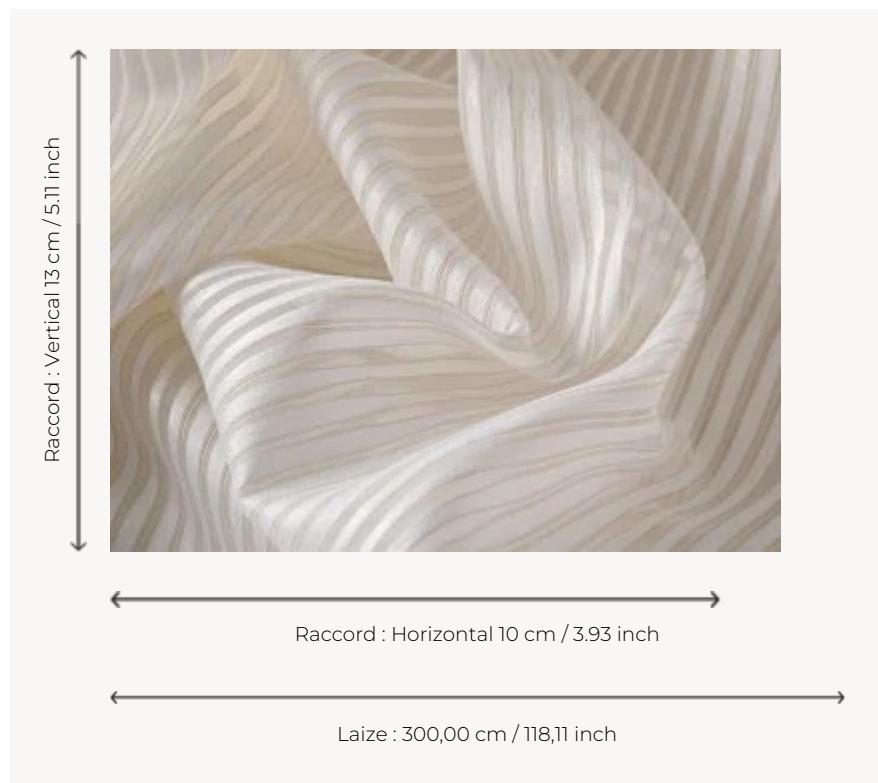

F3599001 KAILASH

KAILASH is a wide width, washable, non-flammable sheer with a beautiful hand. Thanks to its moiré stripe pattern playing on strong contrasts of transparency, this sheer with personality enhances modern and inspired spaces. Trevira CS polyester fiber.

F3599001 - Neve

Pierre Frey

PERFORMANCE	Trevira CS
TYPE	Sheers
USE	Curtain
COMPOSITION	100 % Polyester Fire Retardant
SALES UNIT	Available per meter/yard
WIDTH	300 cm / 118,11 inch
REPEAT	H: 10 cm - 3,93 inch V: 13 cm - 5,11 inch Straight repeat
WEIGHT	300 gr / ml
CARE	
CERTIFICATIONS	NFPA 701-Pass Fire retardant M1 BS5867 Curtain
NOTES	Flame retardant
INFORMATION	Stripes perpendicular to selvages
BOOK	F9979212007

1 Colors

F3599001

Neve