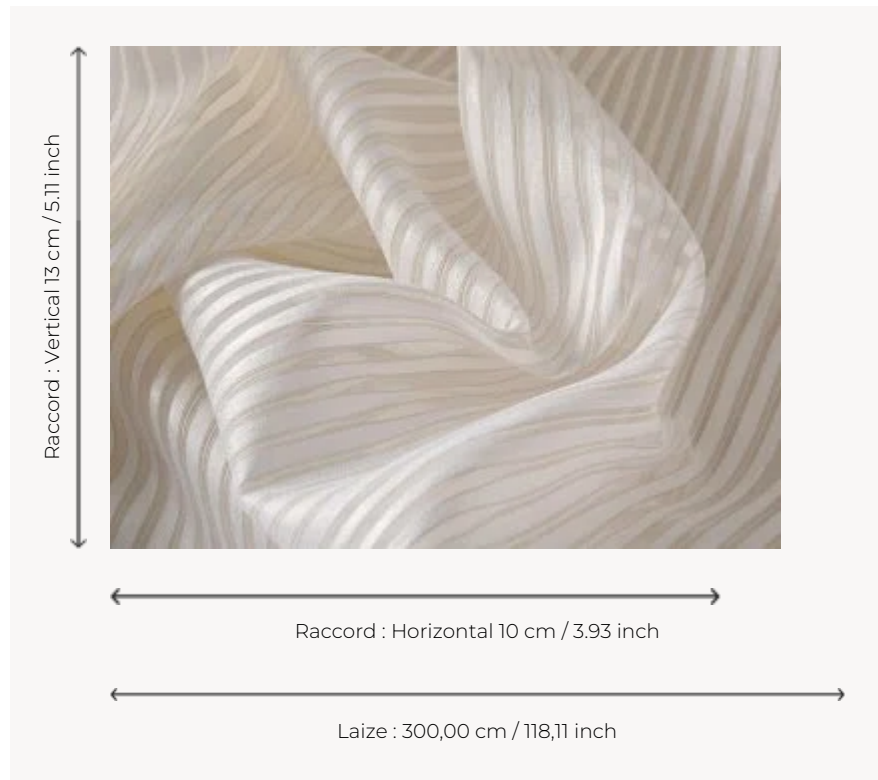

## F3599001 KAILASH

KAILASH is a wide width, washable, non-flammable sheer with a beautiful hand. Thanks to its moiré stripe pattern playing on strong contrasts of transparency, this sheer with personality enhances modern and inspired spaces. Trevira CS polyester fiber.

### F3599001 - Neve

### Pierre Frey

<b>PERFORMANCE</b>	Trevira CS
<b>TYPE</b>	Sheers
<b>USE</b>	Curtain
<b>COMPOSITION</b>	100 % Polyester Fire Retardant
<b>SALES UNIT</b>	Available per meter/yard
<b>WIDTH</b>	300 cm / 118,11 inch
<b>REPEAT</b>	H: 10 cm - 3,93 inch V: 13 cm - 5,11 inch Straight repeat
<b>WEIGHT</b>	300 gr / ml
<b>CARE</b>	
<b>CERTIFICATIONS</b>	NFPA 701-Pass Fire retardant M1 BS5867 Curtain
<b>NOTES</b>	Flame retardant
<b>INFORMATION</b>	Stripes perpendicular to selvages
<b>BOOK</b>	F9979212007