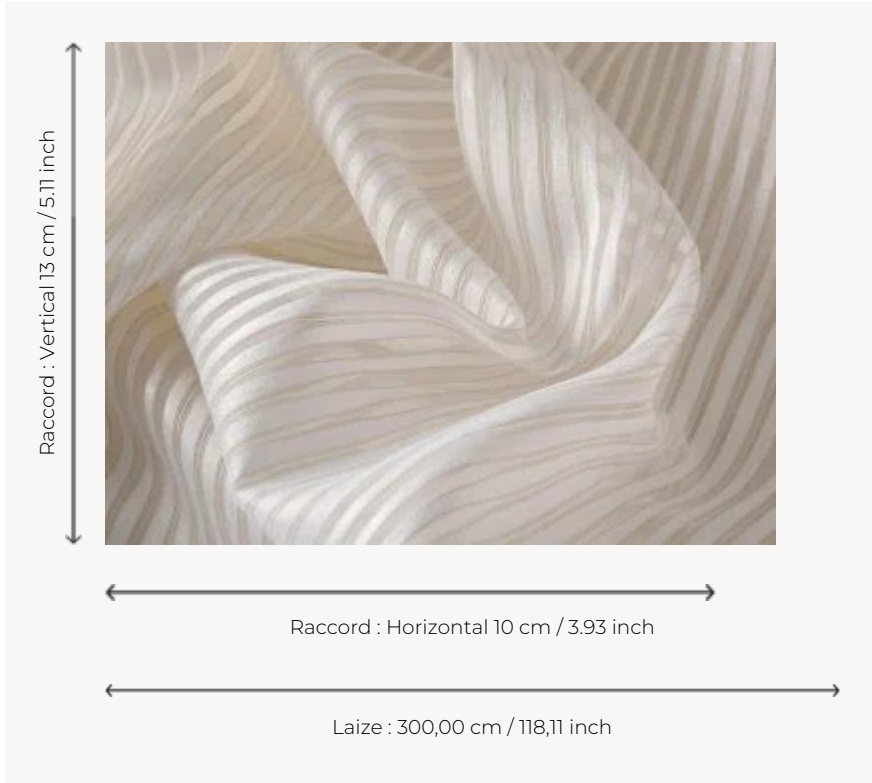

F3599001 KAILASH

KAILASH is a wide width, washable, non-flammable sheer with a beautiful hand. Thanks to its moiré stripe pattern playing on strong contrasts of transparency, this sheer with personality enhances modern and inspired spaces. Trevira CS polyester fiber.

F3599001 - Neve

Pierre Frey

PERFORMANCE	Trevira CS
TYPE	Sheers
USE	Curtain
COMPOSITION	100 % Polyester Fire Retardant
SALES UNIT	Available per meter/yard
WIDTH	300 cm / 118,11 inch
REPEAT	H: 10 cm - 3,93 inch V: 13 cm - 5,11 inch Straight repeat
WEIGHT	300 gr / ml
CARE	
CERTIFICATIONS	NFPA 701-Pass Fire retardant M1 BS5867 Curtain
NOTES	Flame retardant
INFORMATION	Stripes perpendicular to selvages
BOOK	F9979212007

1 Colors

F3599001

Neve