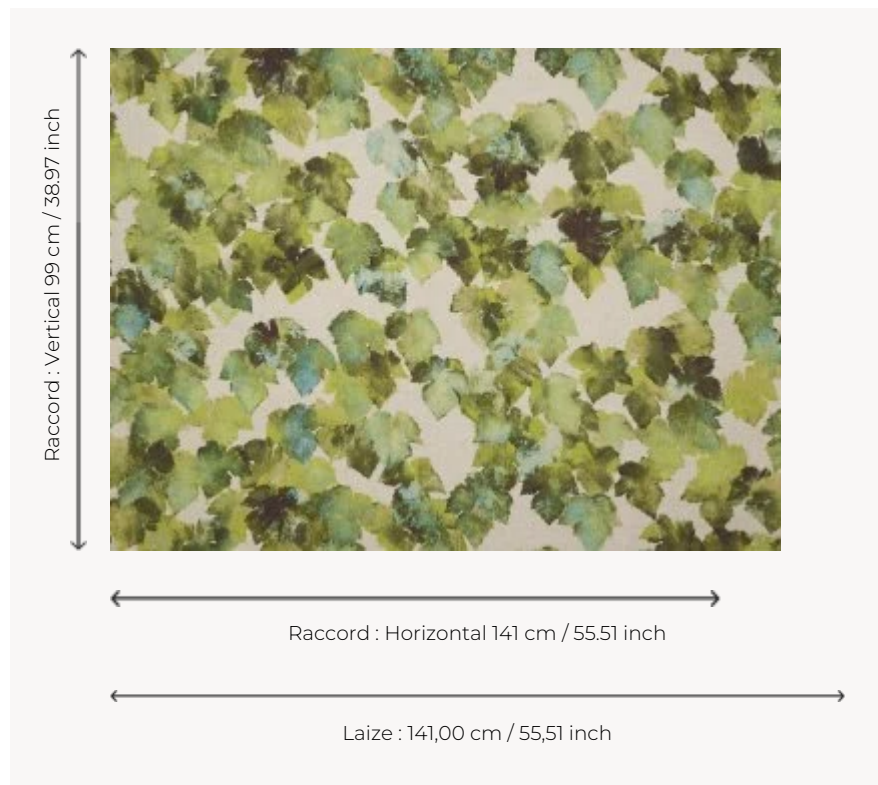

F3650001 LAUREN 1

Delicately printed on a natural linen canvas, these virginia creeper leaves bring out all the nuances of spring.

F3650001 - Spring

Pierre Frey

TYPE	Prints
COMPOSITION	100 % Linen
SALES UNIT	Available per meter/yard
WIDTH	141 cm / 55,51 inch
REPEAT	H: 141 cm - 55,51 inch V: 99 cm - 38,97 inch Straight repeat
WEIGHT	253 gr / ml
CARE	
INFORMATION	Undyed linen cloth
BOOK	F9979212017

1 Colors

F3650001
Spring