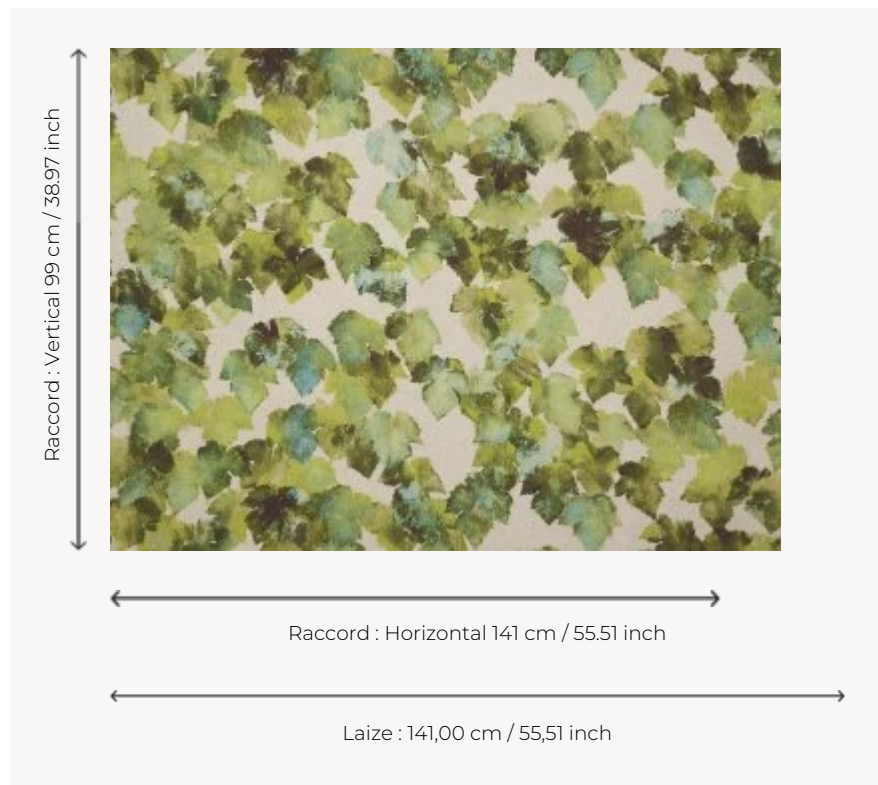

F3650001 LAUREN 1

Delicately printed on a natural linen canvas, these virginia creeper leaves bring out all the nuances of spring.

F3650001 - Spring

Pierre Frey

TYPE	Prints
COMPOSITION	100 % Linen
SALES UNIT	Available per meter/yard
WIDTH	141 cm / 55,51 inch
REPEAT	H: 141 cm - 55,51 inch V: 99 cm - 38,97 inch Straight repeat
WEIGHT	253 gr / ml
CARE	
INFORMATION	Undyed linen cloth
BOOK	F9979212017

1 Colors

F3650001
Spring