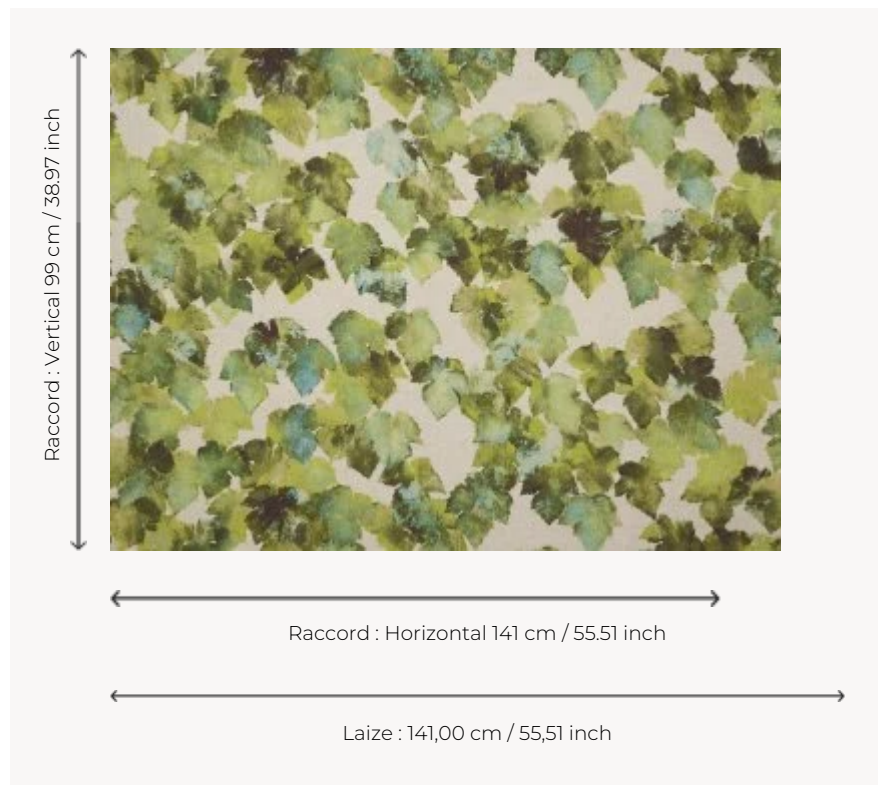

# F3650001 LAUREN 1

Delicately printed on a natural linen canvas, these virginia creeper leaves bring out all the nuances of spring.

## Pierre Frey

<b>TYPE</b>	Prints
<b>COMPOSITION</b>	100 % Linen
<b>SALES UNIT</b>	Available per meter/yard
<b>WIDTH</b>	141 cm / 55,51 inch
<b>REPEAT</b>	H: 141 cm - 55,51 inch V: 99 cm - 38,97 inch Straight repeat
<b>WEIGHT</b>	253 gr / ml
<b>CARE</b>	
<b>INFORMATION</b>	Undyed linen cloth
<b>BOOK</b>	F9979212017

# 1 Colors

F3650001  
Spring