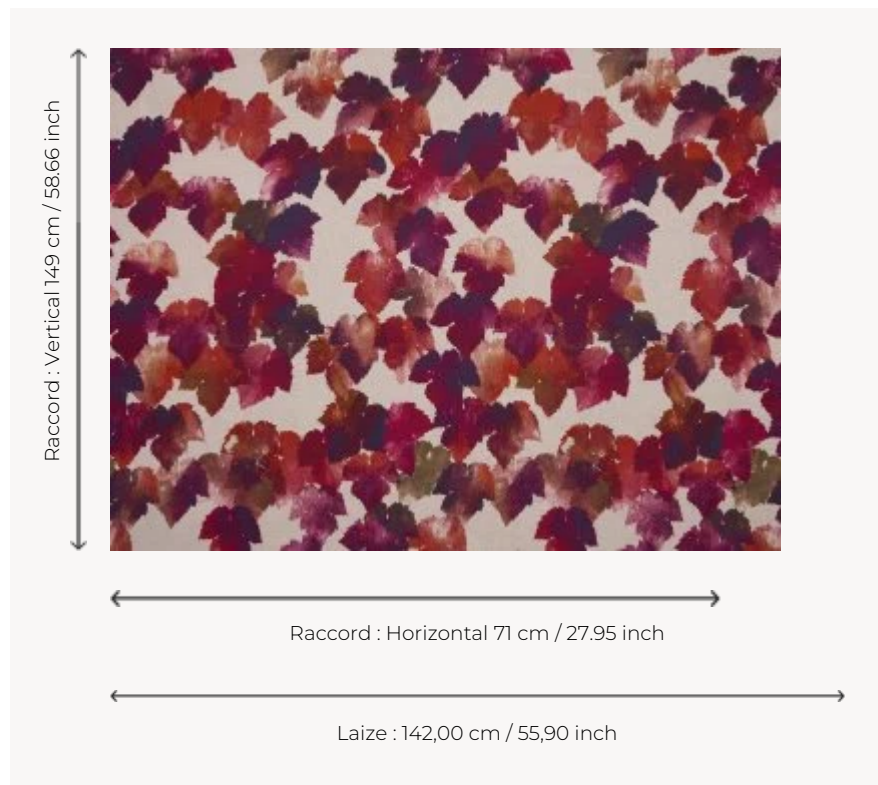

## F3651002 LAUREN 2

Delicately printed on a natural linen canvas, these virginia creeper leaves bring out all the nuances of autumn.

### Pierre Frey

<b>TYPE</b>	Prints
<b>COMPOSITION</b>	100 % Linen
<b>SALES UNIT</b>	Available per meter/yard
<b>WIDTH</b>	142 cm / 55,90 inch
<b>REPEAT</b>	H: 71 cm - 27,95 inch V: 149 cm - 58,66 inch Straight repeat
<b>WEIGHT</b>	255 gr / ml
<b>CARE</b>	
<b>INFORMATION</b>	Undyed linen cloth
<b>BOOK</b>	F9979212017