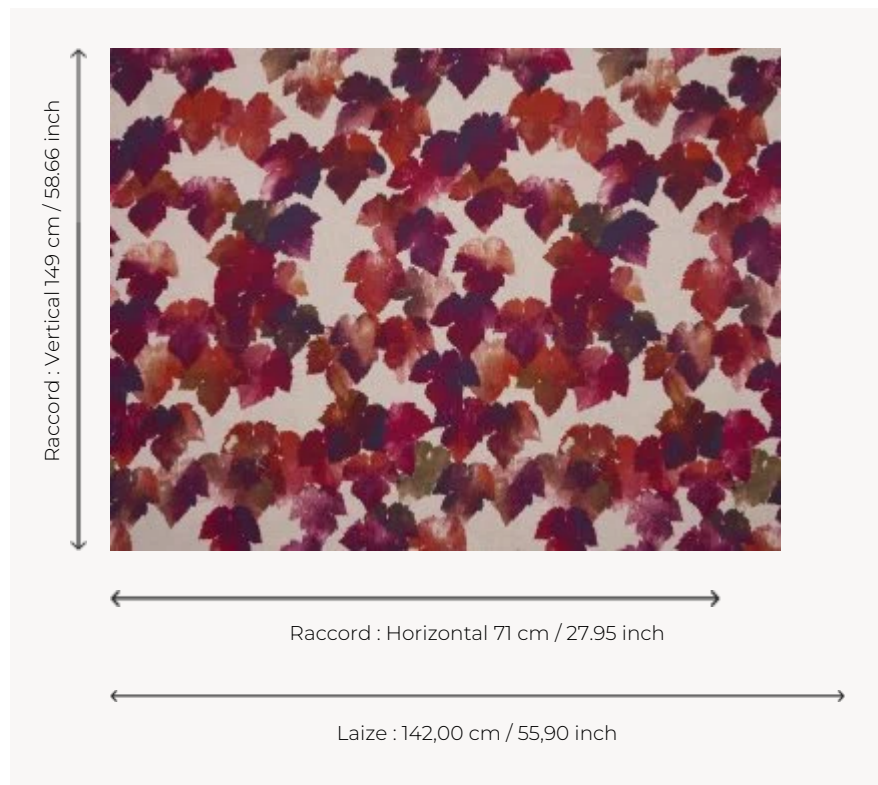

F3651002 LAUREN 2

Delicately printed on a natural linen canvas, these virginia creeper leaves bring out all the nuances of autumn.

F3651002 - Autumnal

Pierre Frey

TYPE	Prints
COMPOSITION	100 % Linen
SALES UNIT	Available per meter/yard
WIDTH	142 cm / 55,90 inch
REPEAT	H: 71 cm - 27,95 inch V: 149 cm - 58,66 inch Straight repeat
WEIGHT	255 gr / ml
CARE	
INFORMATION	Undyed linen cloth
BOOK	F9979212017