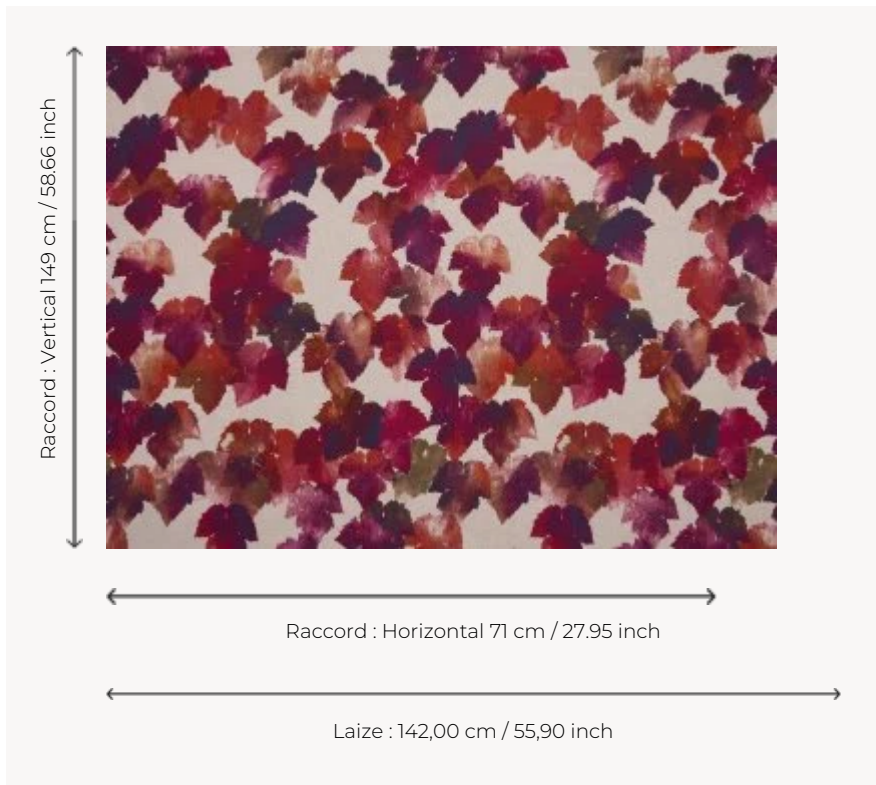

F3651002 LAUREN 2

Delicately printed on a natural linen canvas, these virginia creeper leaves bring out all the nuances of autumn.

F3651002 - Autumnal

Pierre Frey

TYPE	Prints
COMPOSITION	100 % Linen
SALES UNIT	Available per meter/yard
WIDTH	142 cm / 55,90 inch
REPEAT	H: 71 cm - 27,95 inch V: 149 cm - 58,66 inch Straight repeat
WEIGHT	255 gr / ml
CARE	
INFORMATION	Undyed linen cloth
BOOK	F9979212017

1 Colors

F3651002
Autumnal