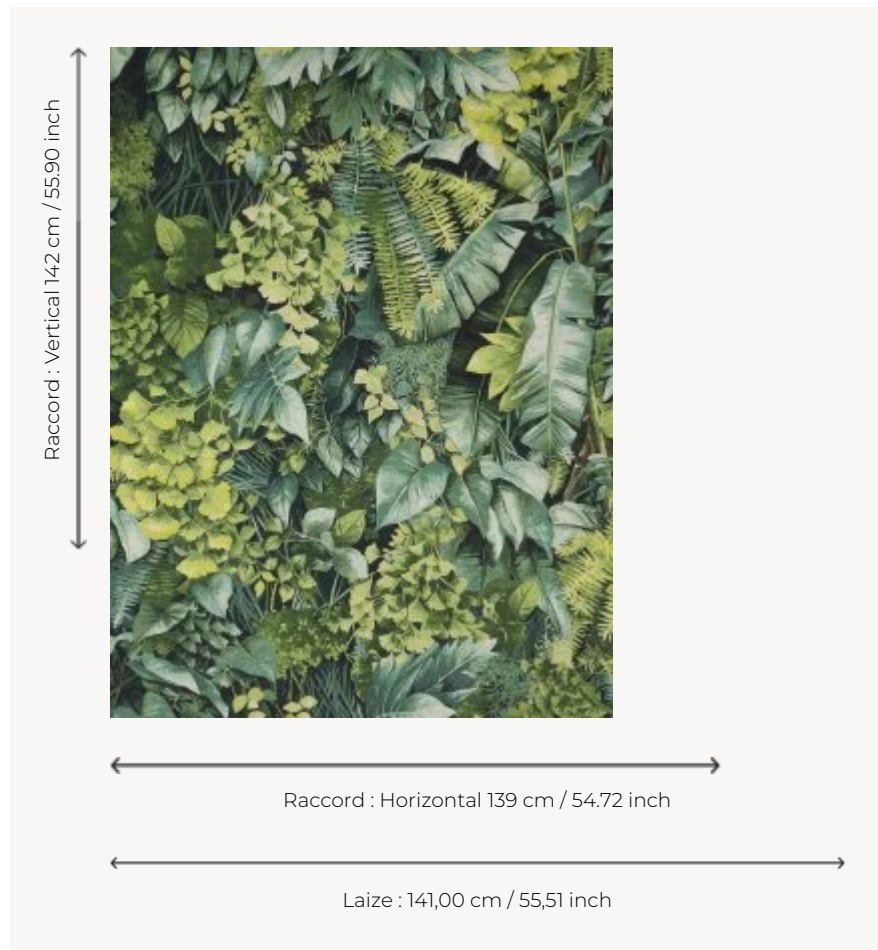

F3680001 MUR VEGETAL

On a magnificent canvas of hemp, this impressive plant wall deploys its rich palette of greenery.

F3680001 - Chlorophylle

Pierre Frey

TYPE	Prints
USE	Curtain
COMPOSITION	58 % Jute - 42 % Linen
SALES UNIT	Available per meter/yard
WIDTH	141 cm / 55,51 inch
REPEAT	H: 139 cm - 54,72 inch V: 142 cm - 55,90 inch Straight repeat
WEIGHT	564 gr / ml
CARE	

INFORMATION

The flakes of the linen fiber are part of the authentic character and look of the fabric.

1 Colors

F3680001
Chlorophyll