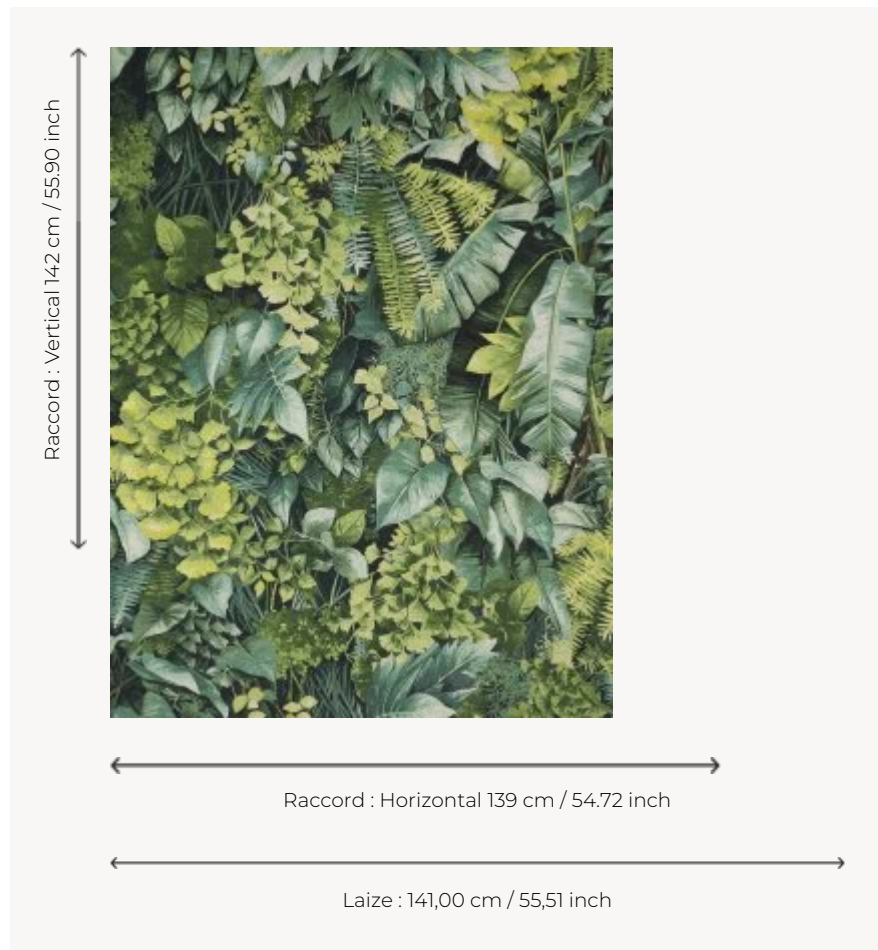

F3680001 MUR VEGETAL

On a magnificent canvas of hemp, this impressive plant wall deploys its rich palette of greenery.

F3680001 - Chlorophylle

Pierre Frey

TYPE	Prints
USE	Curtain
COMPOSITION	58 % Jute - 42 % Linen
SALES UNIT	Available per meter/yard
WIDTH	141 cm / 55,51 inch
REPEAT	H: 139 cm - 54,72 inch V: 142 cm - 55,90 inch Straight repeat
WEIGHT	564 gr / ml
CARE	

INFORMATION

The flakes of the linen fiber are part of the authentic character and look of the fabric.

1 Colors

F3680001
Chlorophyll