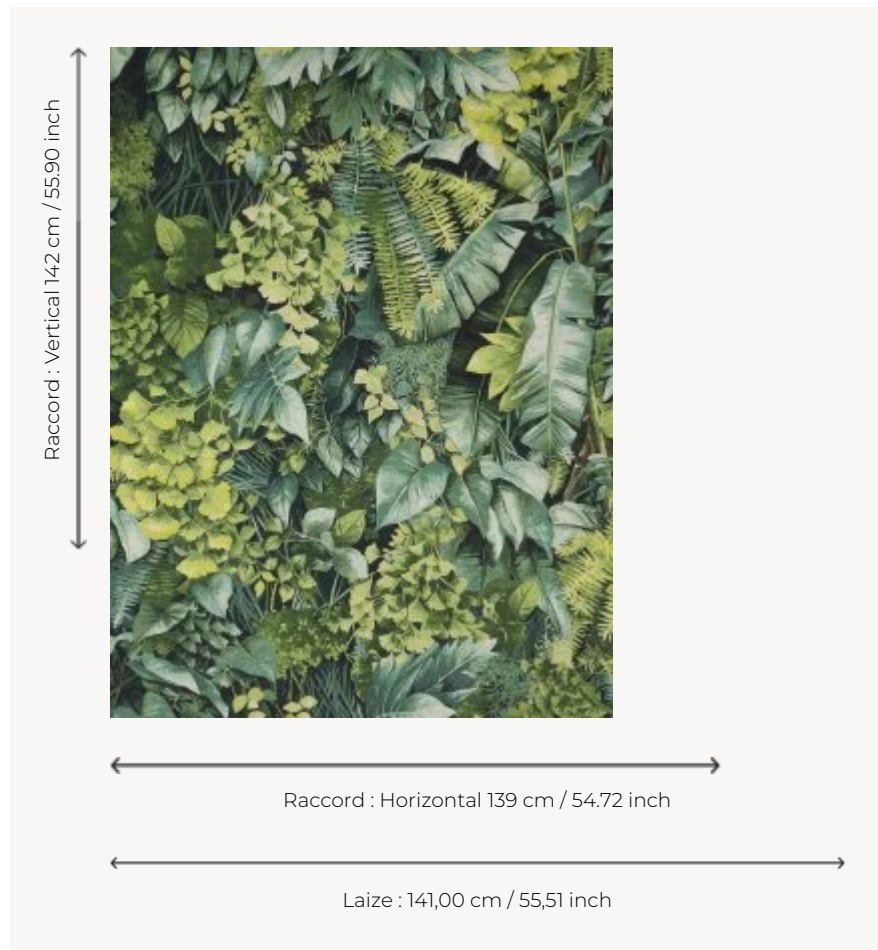

## F3680001 MUR VEGETAL

On a magnificent canvas of hemp, this impressive plant wall deploys its rich palette of greenery.

### Pierre Frey

<b>TYPE</b>	Prints
<b>USE</b>	Curtain
<b>COMPOSITION</b>	58 % Jute - 42 % Linen
<b>SALES UNIT</b>	Available per meter/yard
<b>WIDTH</b>	141 cm / 55,51 inch
<b>REPEAT</b>	H: 139 cm - 54,72 inch V: 142 cm - 55,90 inch Straight repeat
<b>WEIGHT</b>	564 gr / ml
<b>CARE</b>	

#### INFORMATION

The flakes of the linen fiber are part of the authentic character and look of the fabric.