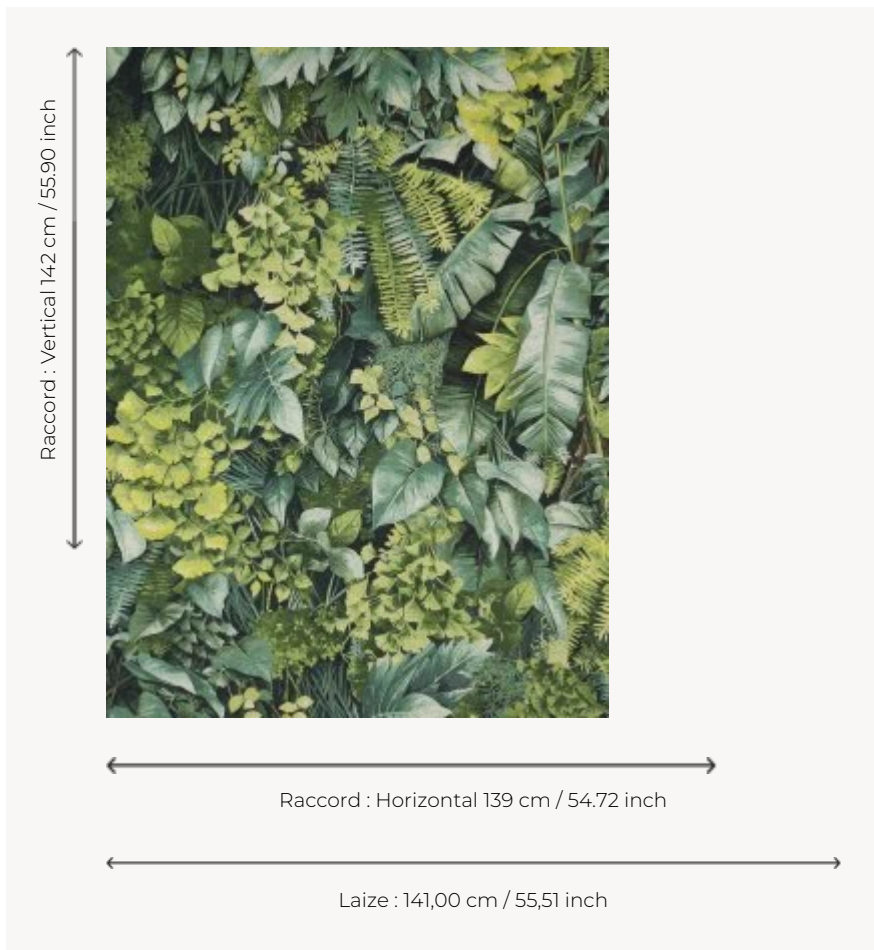

F3680001 MUR VEGETAL

On a magnificent canvas of hemp, this impressive plant wall deploys its rich palette of greenery.

F3680001 - Chlorophylle

Pierre Frey

TYPE	Prints
USE	Curtain
COMPOSITION	58 % Jute - 42 % Linen
SALES UNIT	Available per meter/yard
WIDTH	141 cm / 55,51 inch
REPEAT	H: 139 cm - 54,72 inch V: 142 cm - 55,90 inch Straight repeat
WEIGHT	564 gr / ml
CARE	

INFORMATION

The flakes of the linen fiber are part of the authentic character and look of the fabric.

1 Colors

F3680001
Chlorophyll