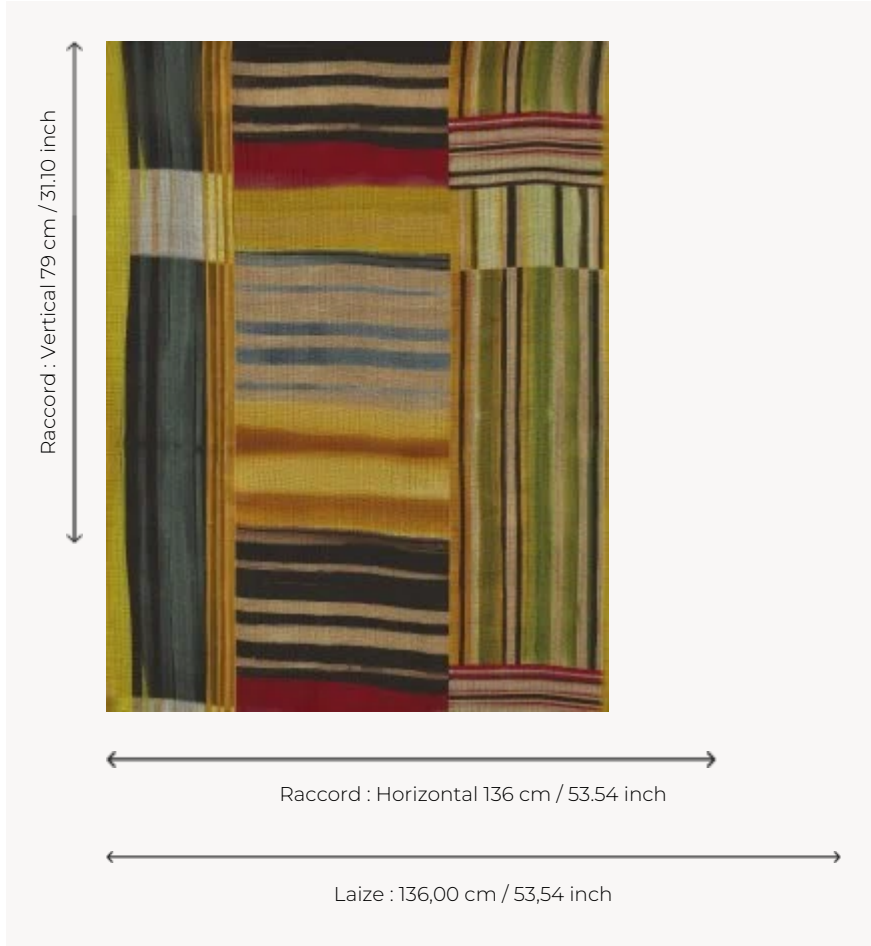

F3689001 FESTIVAL

A true festival of color inspired by expressionist harmonies, this print on natural linen features huge washes that crisscross with panache.

F3689001 - Multicolore

Pierre Frey

TYPE	Prints
USE	Curtain
COMPOSITION	100 % Linen
SALES UNIT	Available per meter/yard
WIDTH	136 cm / 53,54 inch
REPEAT	H: 136 cm - 53,54 inch V: 79 cm - 31,10 inch Straight repeat
WEIGHT	326 gr / ml
CARE	

INFORMATION

Shrinkage >3% if washed
Cutting for approval recommended
Undyed linen cloth

1 Colors

F3689001
Multicolore