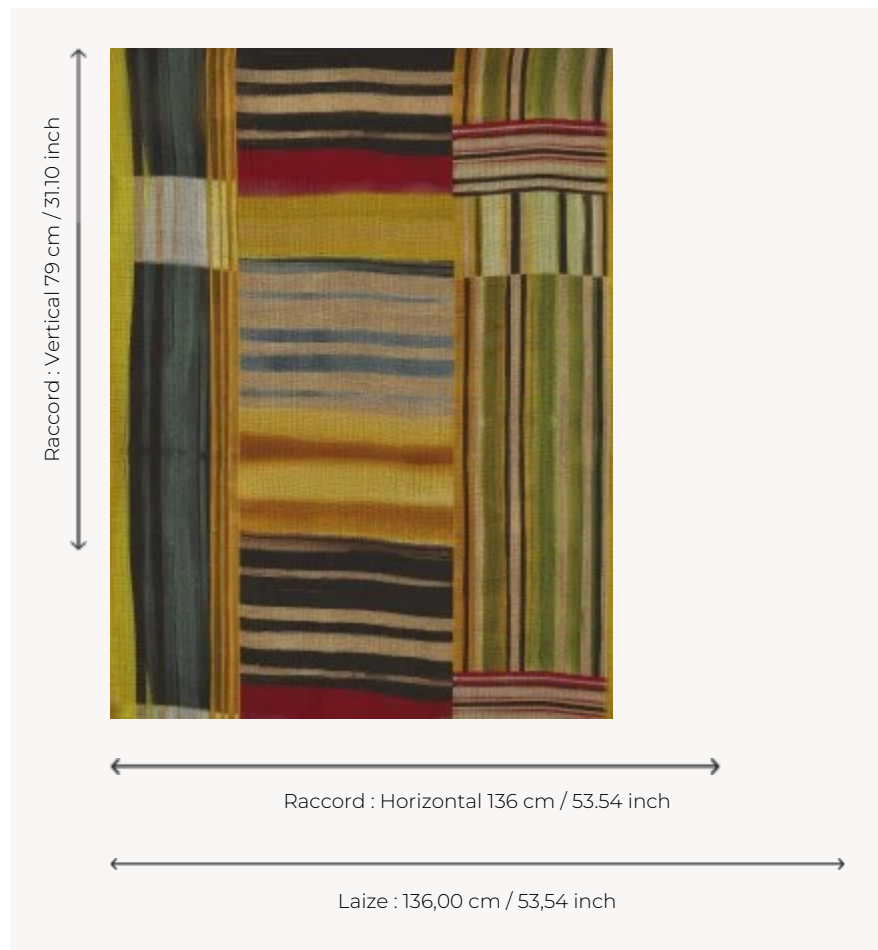

F3689001 FESTIVAL

A true festival of color inspired by expressionist harmonies, this print on natural linen features huge washes that crisscross with panache.

F3689001 - Multicolore

Pierre Frey

TYPE	Prints
USE	Curtain
COMPOSITION	100 % Linen
SALES UNIT	Available per meter/yard
WIDTH	136 cm / 53,54 inch
REPEAT	H: 136 cm - 53,54 inch V: 79 cm - 31,10 inch Straight repeat
WEIGHT	326 gr / ml
CARE	

INFORMATION	Shrinkage >3% if washed Cutting for approval recommended Undyed linen cloth
--------------------	---

1 Colors

F3689001
Multicolore