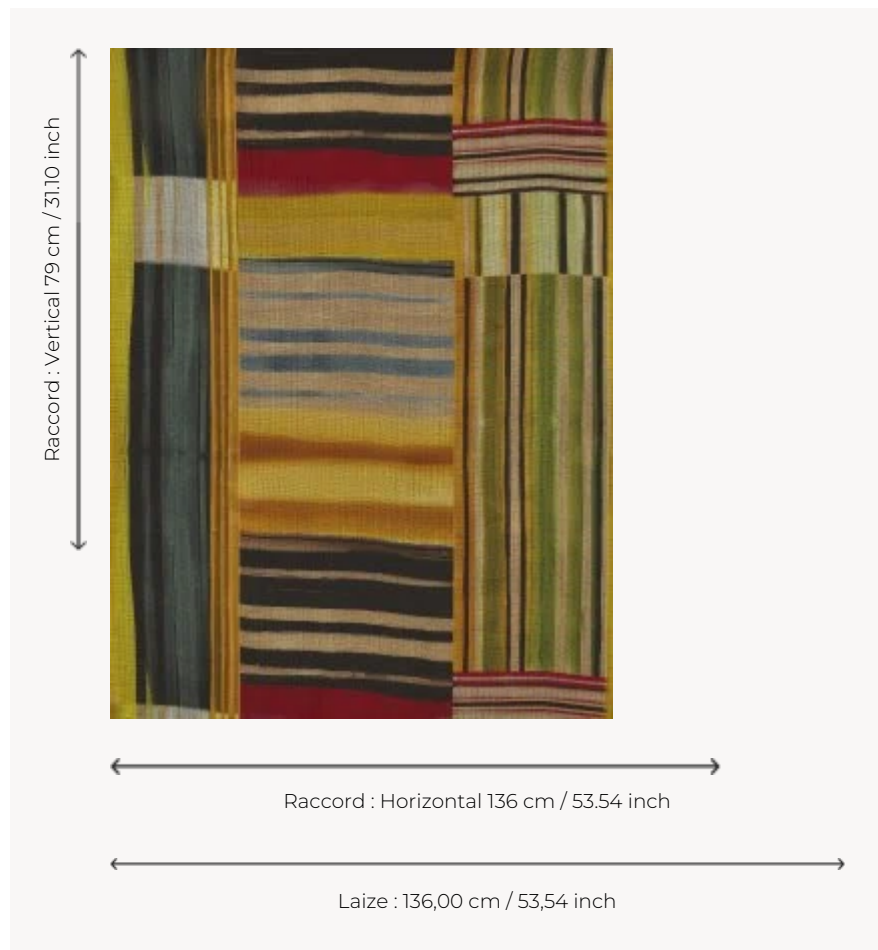

F3689001 FESTIVAL

A true festival of color inspired by expressionist harmonies, this print on natural linen features huge washes that crisscross with panache.

F3689001 - Multicolore

Pierre Frey

TYPE	Prints
USE	Curtain
COMPOSITION	100 % Linen
SALES UNIT	Available per meter/yard
WIDTH	136 cm / 53,54 inch
REPEAT	H: 136 cm - 53,54 inch V: 79 cm - 31,10 inch Straight repeat
WEIGHT	326 gr / ml
CARE	

INFORMATION	Shrinkage >3% if washed Cutting for approval recommended Undyed linen cloth
--------------------	---

1 Colors

F3689001
Multicolore