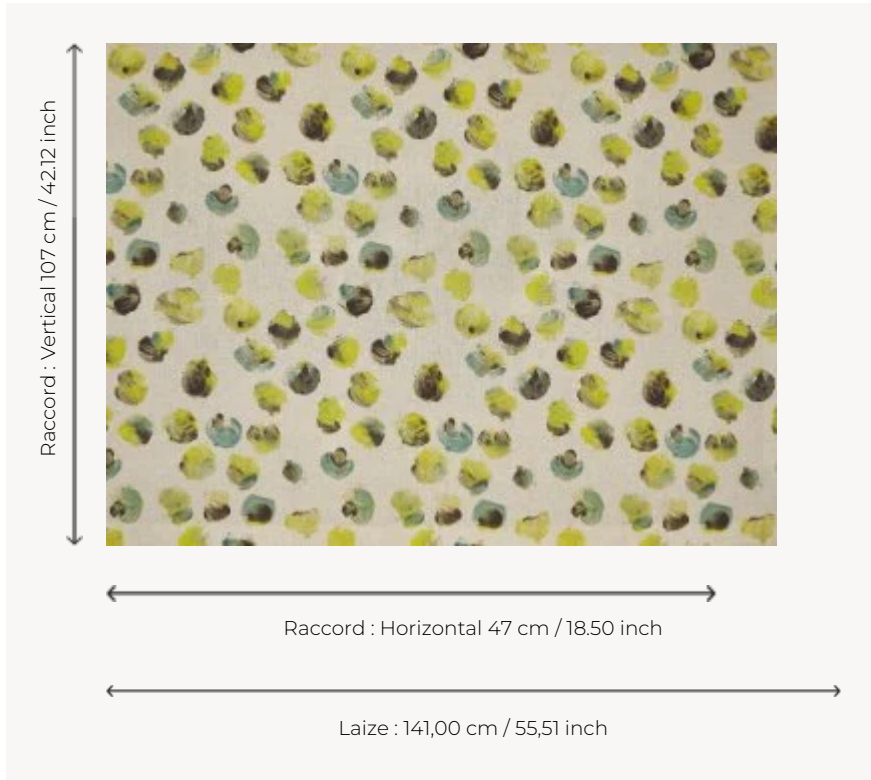

F3693001 ISABELLA 1

Delicately printed on a natural linen canvas, these flower petals bring out all the nuances of spring.

F3693001 - Spring

Pierre Frey

TYPE	Prints
COMPOSITION	100 % Linen
SALES UNIT	Available per meter/yard
WIDTH	141 cm / 55,51 inch
REPEAT	H: 47 cm - 18,50 inch V: 107 cm - 42,12 inch Straight repeat
WEIGHT	253 gr / ml
CARE	
INFORMATION	Undyed linen cloth
BOOK	F9979212017

1 Colors

F3693001
Spring