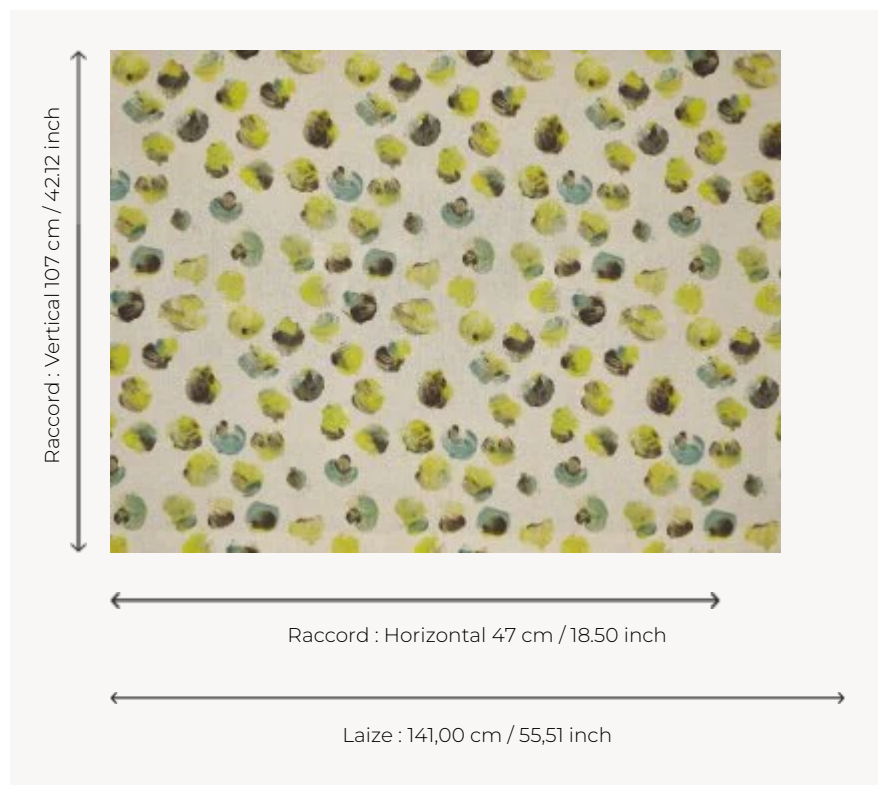

F3693001 ISABELLA 1

Delicately printed on a natural linen canvas, these flower petals bring out all the nuances of spring.

F3693001 - Spring

Pierre Frey

TYPE	Prints
COMPOSITION	100 % Linen
SALES UNIT	Available per meter/yard
WIDTH	141 cm / 55,51 inch
REPEAT	H: 47 cm - 18,50 inch V: 107 cm - 42,12 inch Straight repeat
WEIGHT	253 gr / ml