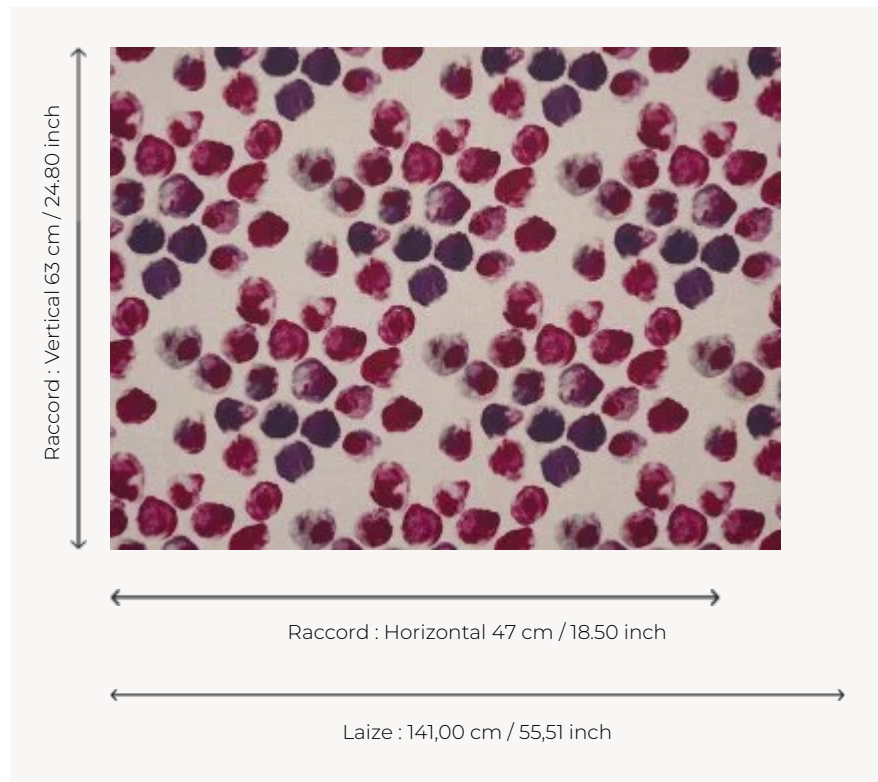

F3694002 ISABELLA 2

Delicately printed on a natural linen canvas, these flower petals bring out all the nuances of autumn.

F3694002 - Autumnal

Pierre Frey

TYPE	Prints
COMPOSITION	100 % Linen
SALES UNIT	Available per meter/yard
WIDTH	141 cm / 55,51 inch
REPEAT	H: 47 cm - 18,50 inch V: 63 cm - 24,80 inch Straight repeat

WEIGHT 253 gr / ml

CARE

INFORMATION

Undyed linen cloth

BOOK

F9979212017

1 Colors

F3694002
Autumnal