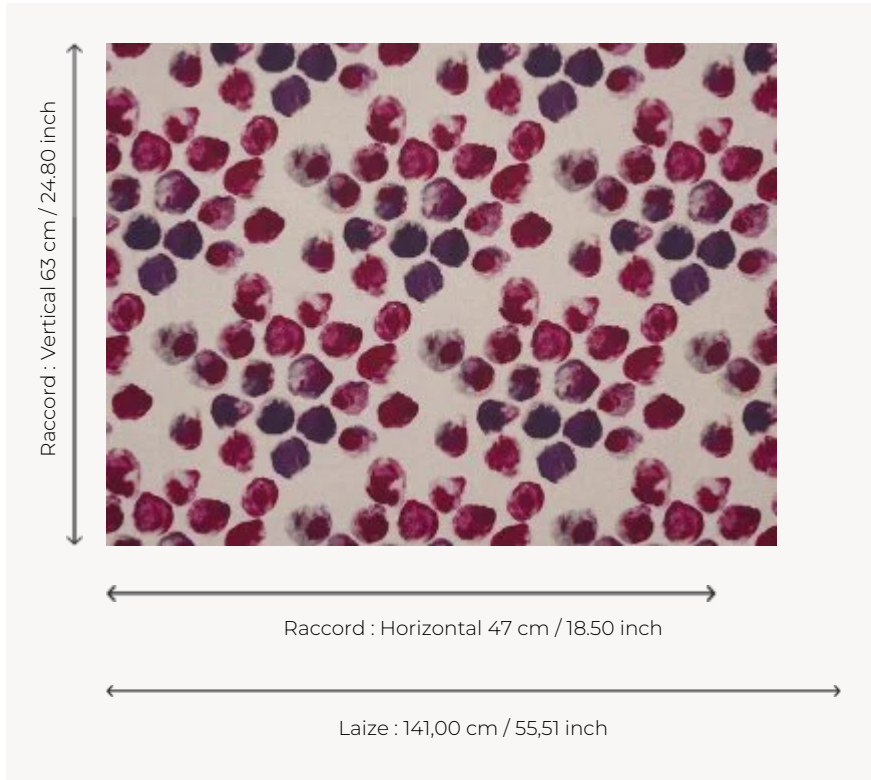

F3694002 ISABELLA 2

Delicately printed on a natural linen canvas, these flower petals bring out all the nuances of autumn.

F3694002 - Autumnal

Pierre Frey

TYPE	Prints
COMPOSITION	100 % Linen
SALES UNIT	Available per meter/yard
WIDTH	141 cm / 55,51 inch
REPEAT	H: 47 cm - 18,50 inch V: 63 cm - 24,80 inch Straight repeat
WEIGHT	253 gr / ml
CARE	
INFORMATION	Undyed linen cloth
BOOK	F9979212017

1 Colors

F3694002
Autumnal