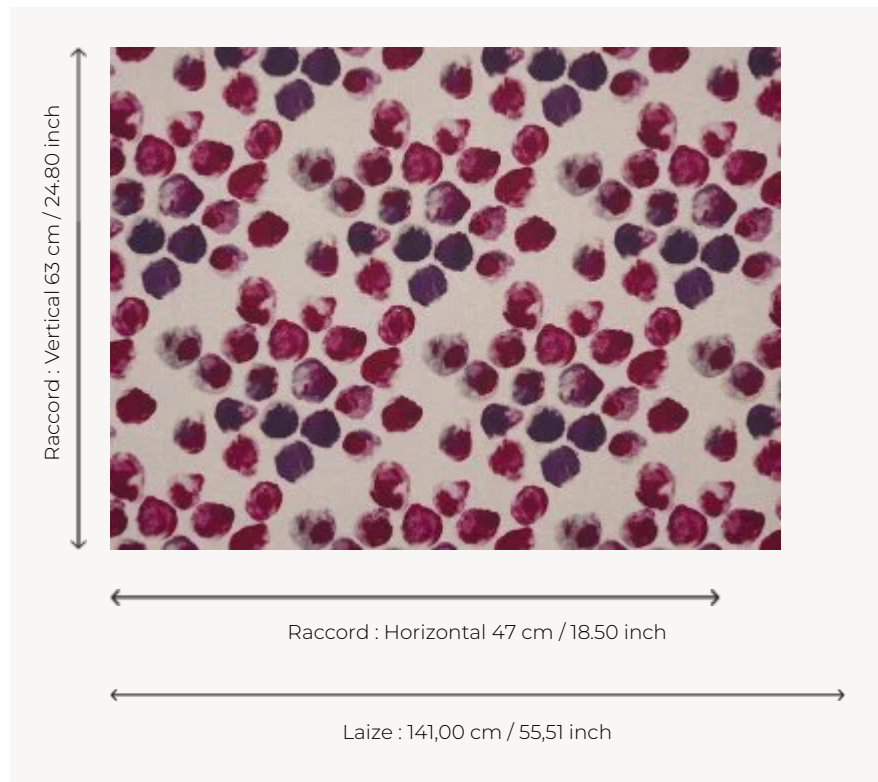

F3694002 ISABELLA 2

Delicately printed on a natural linen canvas, these flower petals bring out all the nuances of autumn.

F3694002 - Autumnal

Pierre Frey

TYPE	Prints
COMPOSITION	100 % Linen
SALES UNIT	Available per meter/yard
WIDTH	141 cm / 55,51 inch
REPEAT	H: 47 cm - 18,50 inch V: 63 cm - 24,80 inch Straight repeat

WEIGHT 253 gr / ml

CARE

INFORMATION Undyed linen cloth

BOOK F9979212017

1 Colors

F3694002
Autumnal