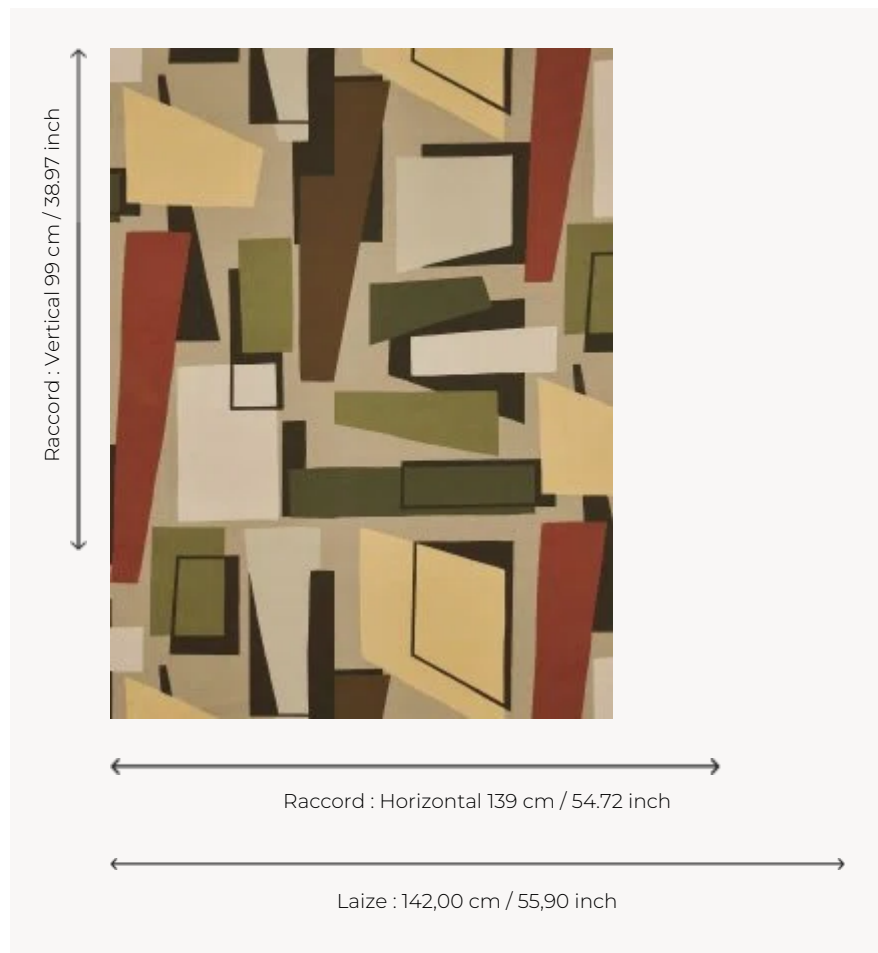

F3696001 BOLERO

A subtle balance of geometric shapes colored then cut and superimposed, BOLERO is a print on suede with a particularly ample and soft hand. Ideal for a seating use.

F3696001 - Texas

Pierre Frey

TYPE	Prints
USE	Moderate use
MARTINDALE	20.000 T
COMPOSITION	100 % Polyester
SALES UNIT	Available per meter/yard
WIDTH	142 cm / 55.90 inch
REPEAT	H: 139 cm - 54,72 inch V: 99 cm - 38,97 inch Straight repeat
WEIGHT	360 gr / ml
CARE	

2 Colors

F3696001

Texas

F3696002

Miami