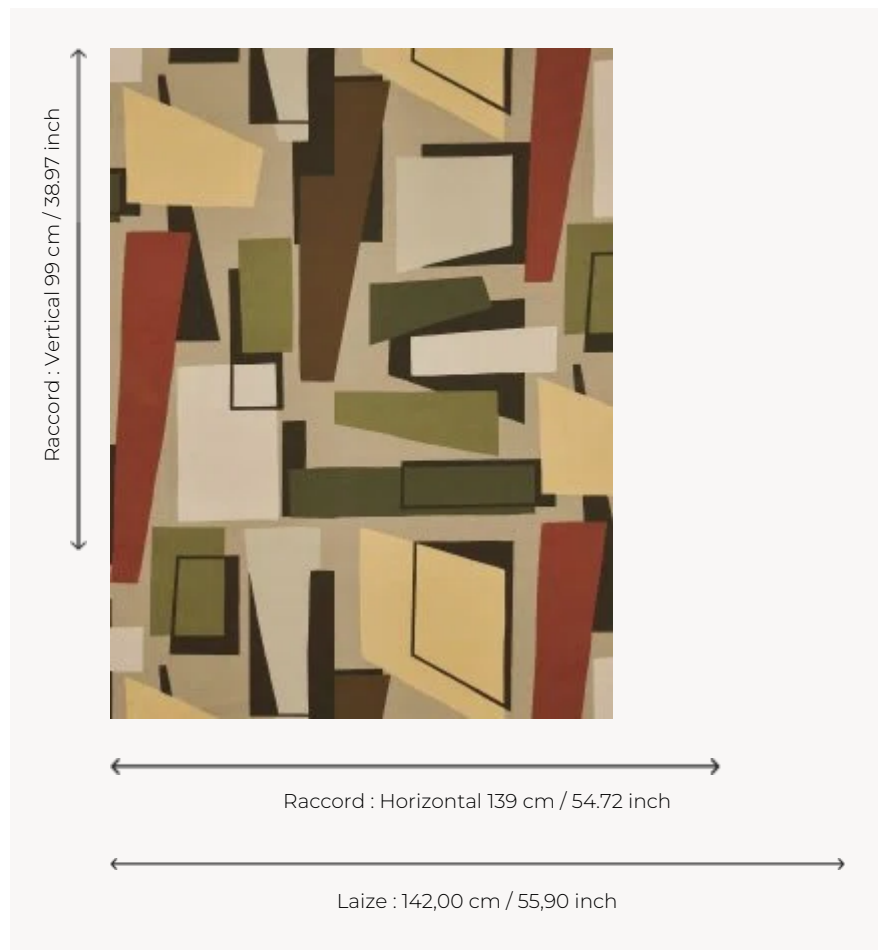

F3696001 BOLERO

A subtle balance of geometric shapes colored then cut and superimposed, BOLERO is a print on suede with a particularly ample and soft hand. Ideal for a seating use.

F3696001 - Texas

Pierre Frey

TYPE	Prints
USE	Moderate use
MARTINDALE	20.000 T
COMPOSITION	100 % Polyester
SALES UNIT	Available per meter/yard
WIDTH	142 cm / 55.90 inch
REPEAT	H: 139 cm - 54,72 inch V: 99 cm - 38,97 inch Straight repeat
WEIGHT	360 gr / ml
CARE	