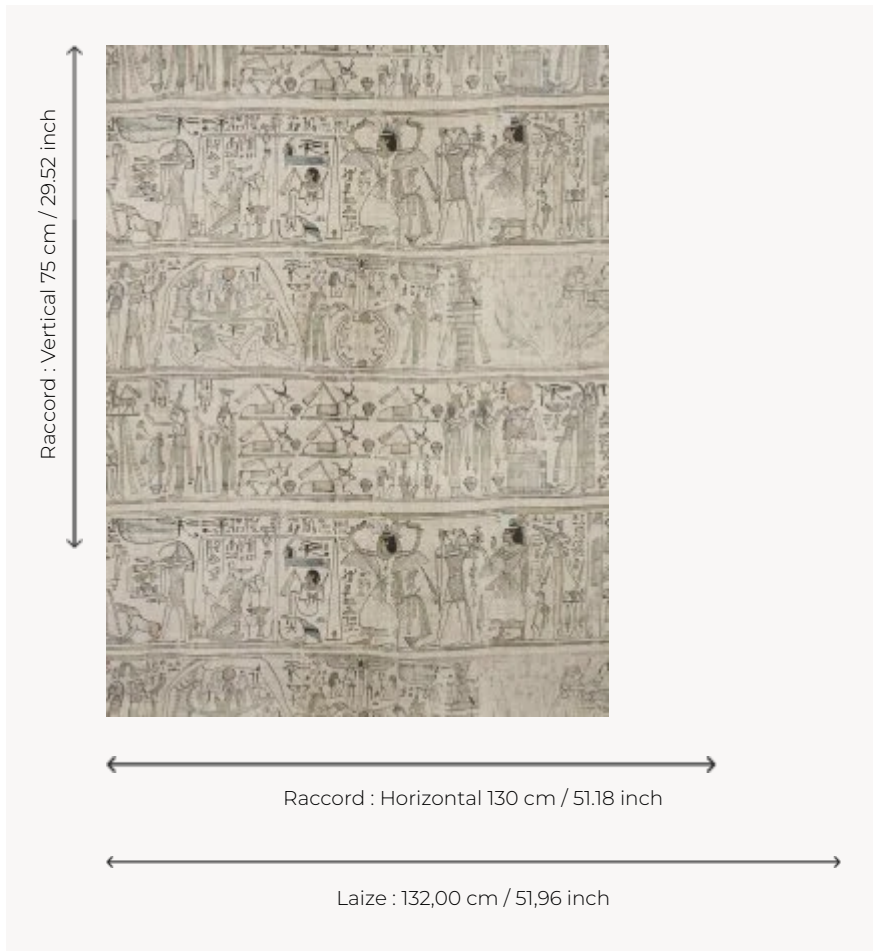

F3697001 LE SCRIBE

F3697001 - Greige

Pierre Frey

TYPE	Prints
COLLABORATION	Musée du Louvre
USE	Curtain
COMPOSITION	100 % Linen
SALES UNIT	Available per meter/yard
WIDTH	132 cm / 51,96 inch
REPEAT	H: 130 cm - 51,18 inch V: 75 cm - 29,52 inch Straight repeat
WEIGHT	237 gr / ml
CARE	
INFORMATION	The flakes of the linen fiber are part of the authentic character and look of the fabric.
BOOK	F9979212013

2 Colors

F3697001
Greige

F3697002
Papyrus