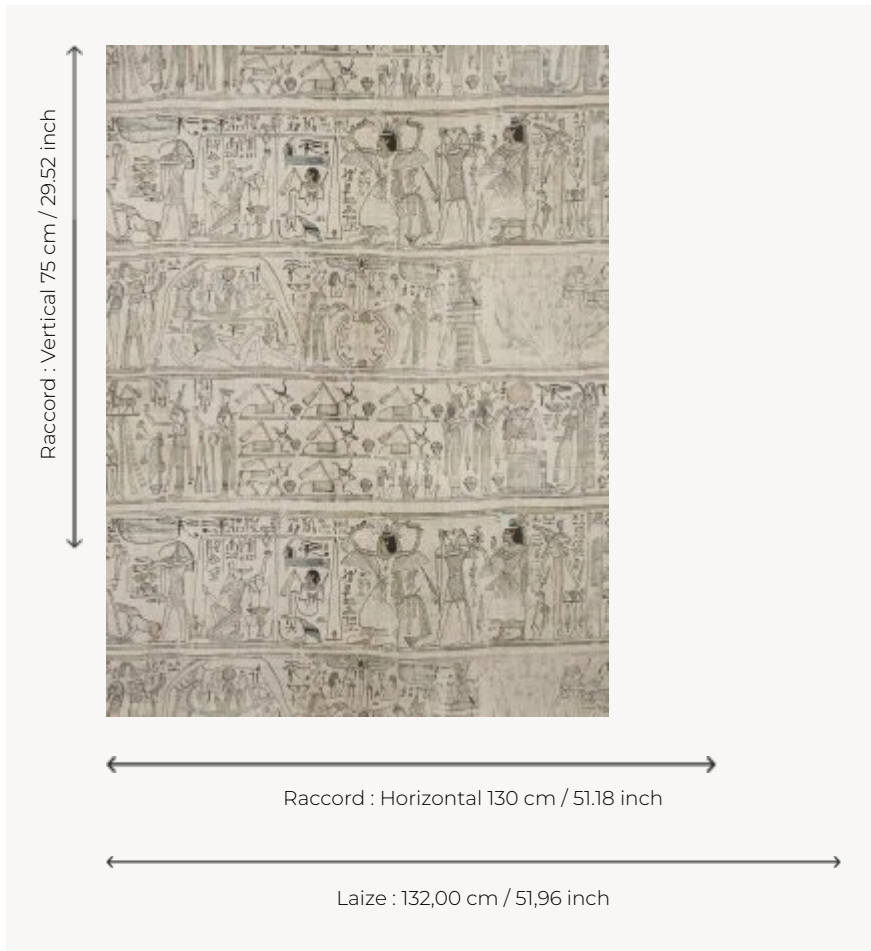

## F3697001 LE SCRIBE

F3697001 - Greige

Pierre Frey

<b>TYPE</b>	Prints
<b>COLLABORATION</b>	Musée du Louvre
<b>USE</b>	Curtain
<b>COMPOSITION</b>	100 % Linen
<b>SALES UNIT</b>	Available per meter/yard
<b>WIDTH</b>	132 cm / 51,96 inch
<b>REPEAT</b>	H: 130 cm - 51,18 inch V: 75 cm - 29,52 inch Straight repeat
<b>WEIGHT</b>	237 gr / ml
<b>CARE</b>	
<b>INFORMATION</b>	The flakes of the linen fiber are part of the authentic character and look of the fabric.
<b>BOOK</b>	F9979212013

## 2 Colors

F3697001  
Greige

F3697002  
Papyrus