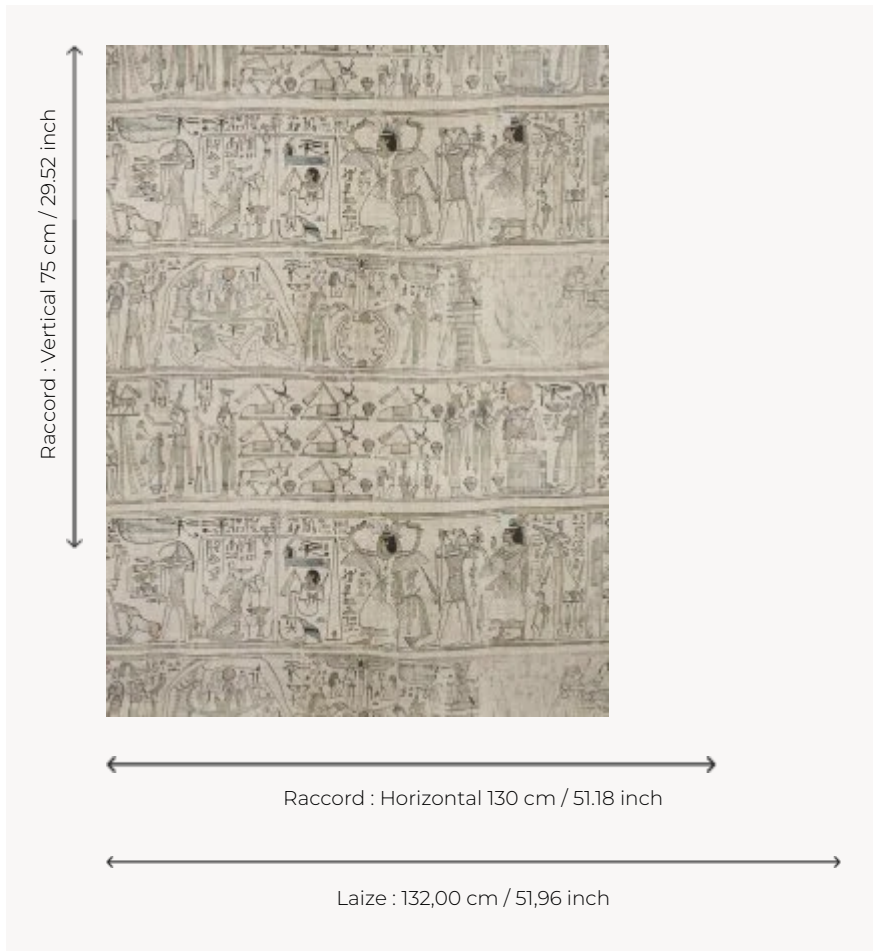

## F3697001 LE SCRIBE

F3697001 - Greige

Pierre Frey

<b>TYPE</b>	Prints
<b>COLLABORATION</b>	Musée du Louvre
<b>USE</b>	Curtain
<b>COMPOSITION</b>	100 % Linen
<b>SALES UNIT</b>	Available per meter/yard
<b>WIDTH</b>	132 cm / 51,96 inch
<b>REPEAT</b>	H: 130 cm - 51,18 inch V: 75 cm - 29,52 inch Straight repeat
<b>WEIGHT</b>	237 gr / ml
<b>CARE</b>	
<b>INFORMATION</b>	The flakes of the linen fiber are part of the authentic character and look of the fabric.
<b>BOOK</b>	F9979212013

## 2 Colors

F3697001  
Greige

F3697002  
Papyrus