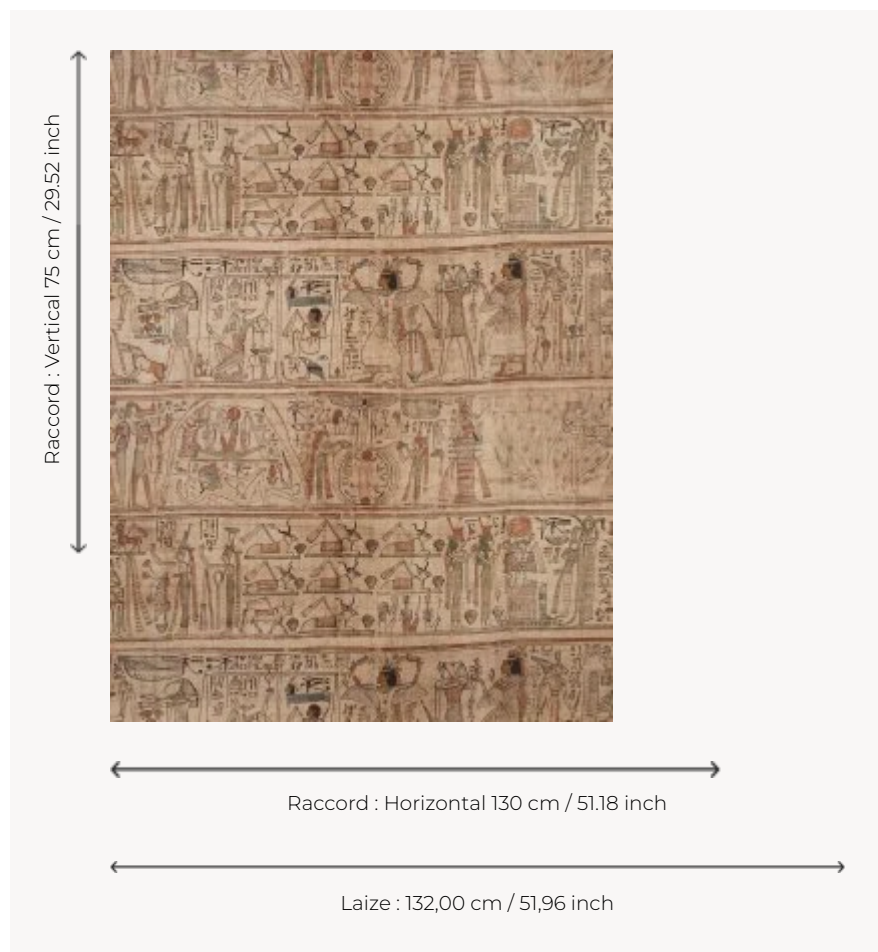

F3697002 LE SCRIBE

F3697002 - Papyrus

Pierre Frey

TYPE	Prints
COLLABORATION	Musée du Louvre
USE	Curtain
COMPOSITION	100 % Linen
SALES UNIT	Available per meter/yard
WIDTH	132 cm / 51,96 inch
REPEAT	H: 130 cm - 51,18 inch V: 75 cm - 29,52 inch Straight repeat
WEIGHT	237 gr / ml
CARE	
INFORMATION	The flakes of the linen fiber are part of the authentic character and look of the fabric.
BOOK	F9979212013

2 Colors

F3697001
Greige

F3697002
Papyrus