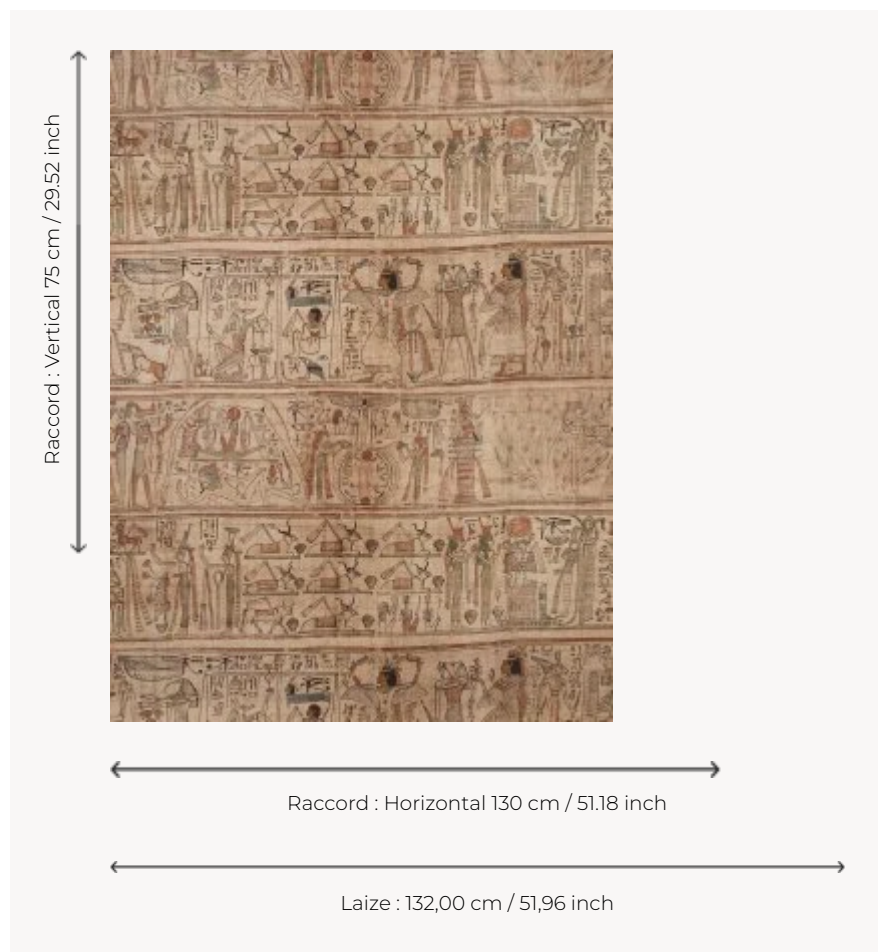

### Pierre Frey

<b>TYPE</b>	Prints
<b>COLLABORATION</b>	Musée du Louvre
<b>USE</b>	Curtain
<b>COMPOSITION</b>	100 % Linen
<b>SALES UNIT</b>	Available per meter/yard
<b>WIDTH</b>	132 cm / 51,96 inch
<b>REPEAT</b>	H: 130 cm - 51,18 inch V: 75 cm - 29,52 inch Straight repeat
<b>WEIGHT</b>	237 gr / ml
<b>CARE</b>	
<b>INFORMATION</b>	The flakes of the linen fiber are part of the authentic character and look of the fabric.
<b>BOOK</b>	F9979212013