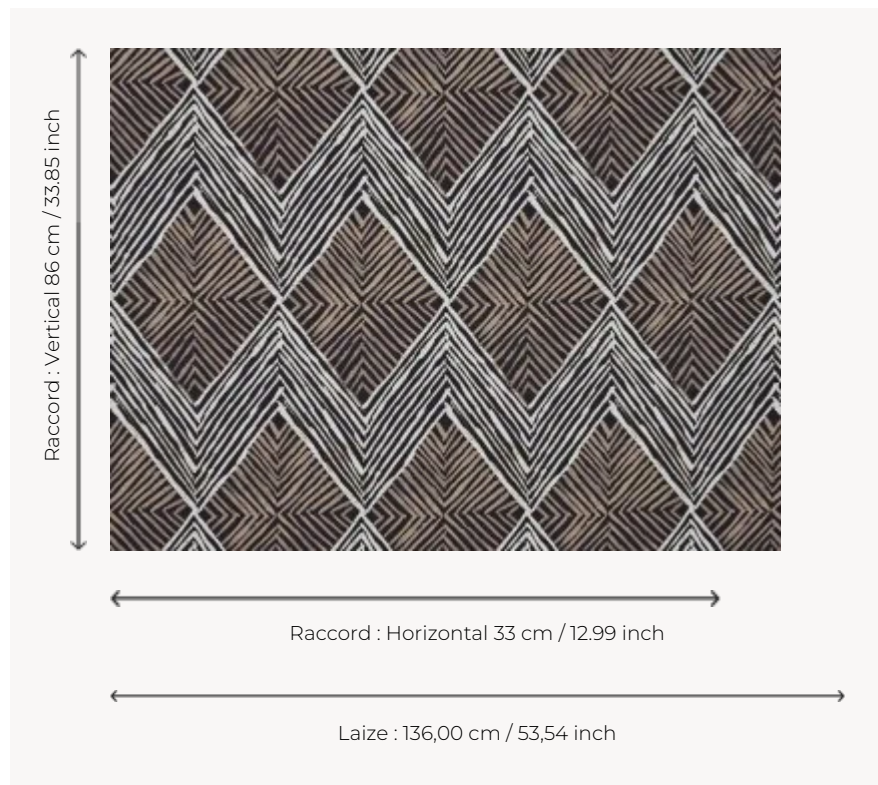

F3721001 AJOUPA

In/Outdoor print, water and stain repellent with graphic and ethnic references, AJOUPA evokes the vegetal weaving of the roofs of huts.

F3721001 - Terre

Pierre Frey

TYPE	Prints
USE	Intensive use
MARTINDALE	> 40.000 T
COMPOSITION	100 % Polyester
SALES UNIT	Available per meter/yard
WIDTH	136 cm / 53,54 inch
REPEAT	H: 33 cm - 12,99 inch V: 86 cm - 33,85 inch Straight repeat
WEIGHT	380 gr / ml

1 Colors

F3721001

Terre