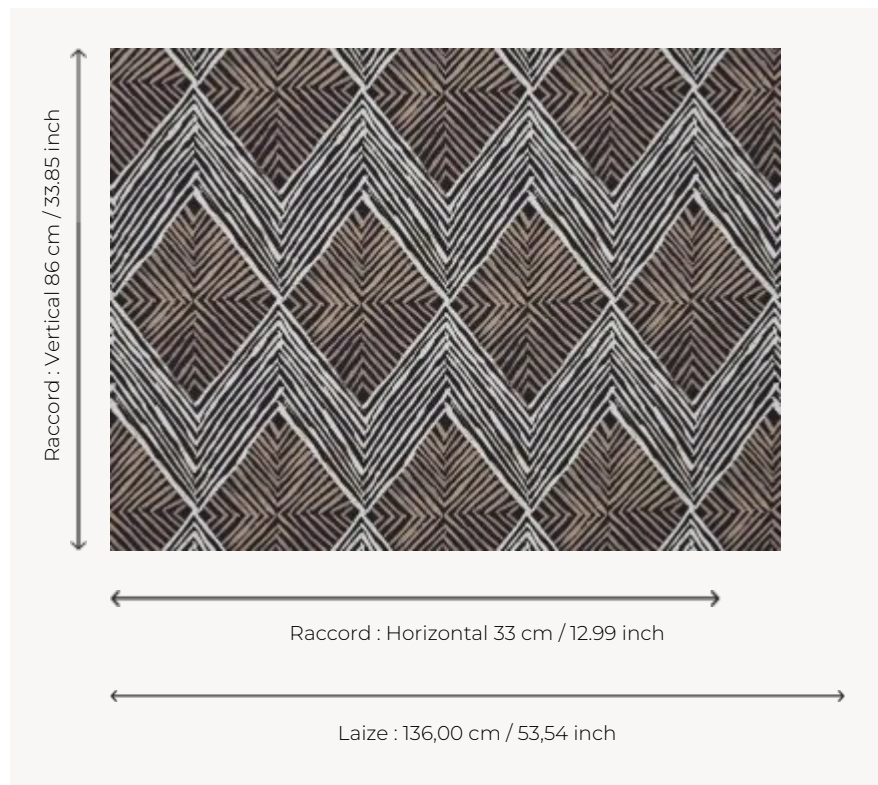

F3721001 AJOUPA

In/Outdoor print, water and stain repellent with graphic and ethnic references, AJOUPA evokes the vegetal weaving of the roofs of huts.

F3721001 - Terre

Pierre Frey

TYPE	Prints
USE	Intensive use
MARTINDALE	> 40.000 T
COMPOSITION	100 % Polyester
SALES UNIT	Available per meter/yard
WIDTH	136 cm / 53,54 inch
REPEAT	H: 33 cm - 12,99 inch V: 86 cm - 33,85 inch Straight repeat
WEIGHT	380 gr / ml

1 Colors

F3721001

Terre