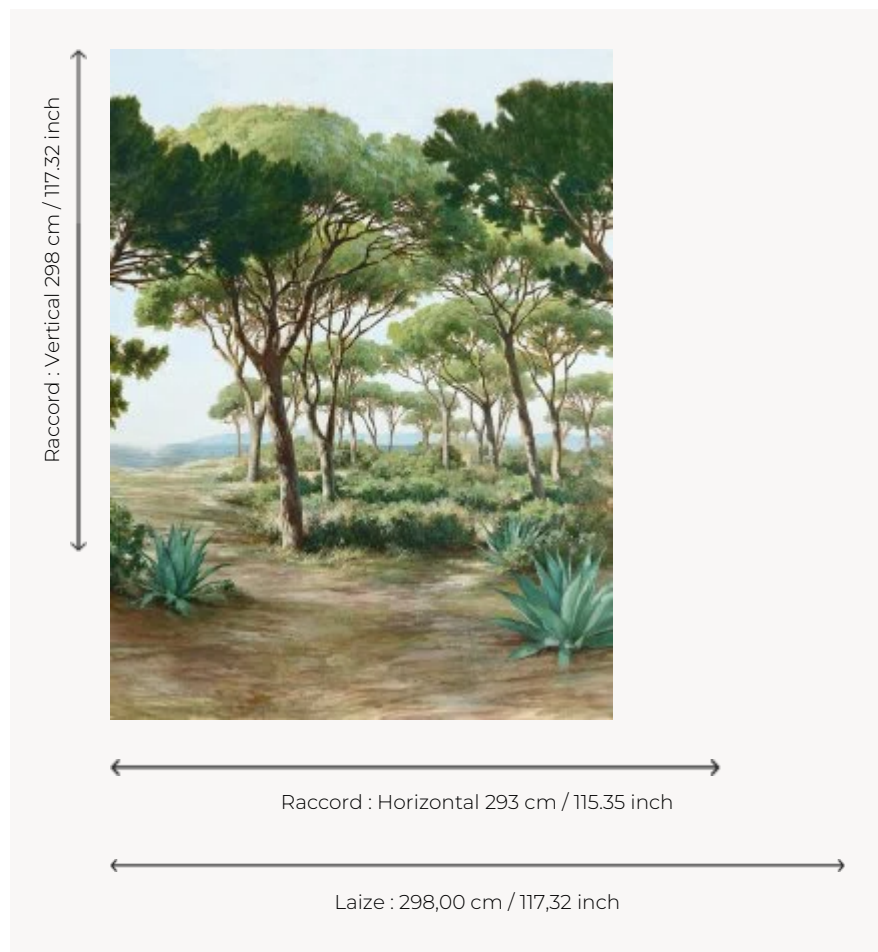

F3728001 L'ESTEREL

A panoramic fabric, L'ESTEREL is a hand-painted canvas representing an idyllic landscape in the south of France where the sunrise awakens the shadows and lights of the umbrella pines, the agaves and the Mediterranean sea. The brush painting technique reveals the character and depth of this panoramic printed on wide-width linen in 3m high panels. Also available in panoramic wallpaper.

F3728001 - Agave

Pierre Frey

TYPE	-
USE	Curtain
COMPOSITION	100 % Linen
SALES UNIT	Available per panel
WIDTH	298 cm / 117,32 inch
REPEAT	H: 293 cm - 115,35 inch V: 298 cm - 117,32 inch Straight repeat
WEIGHT	774 gr / ml
CARE	
NOTES	Wide width Sold by panel
INFORMATION	Motifs perpendicular to selvedge The flakes of the linen fiber are part of the authentic character and look of the fabric.