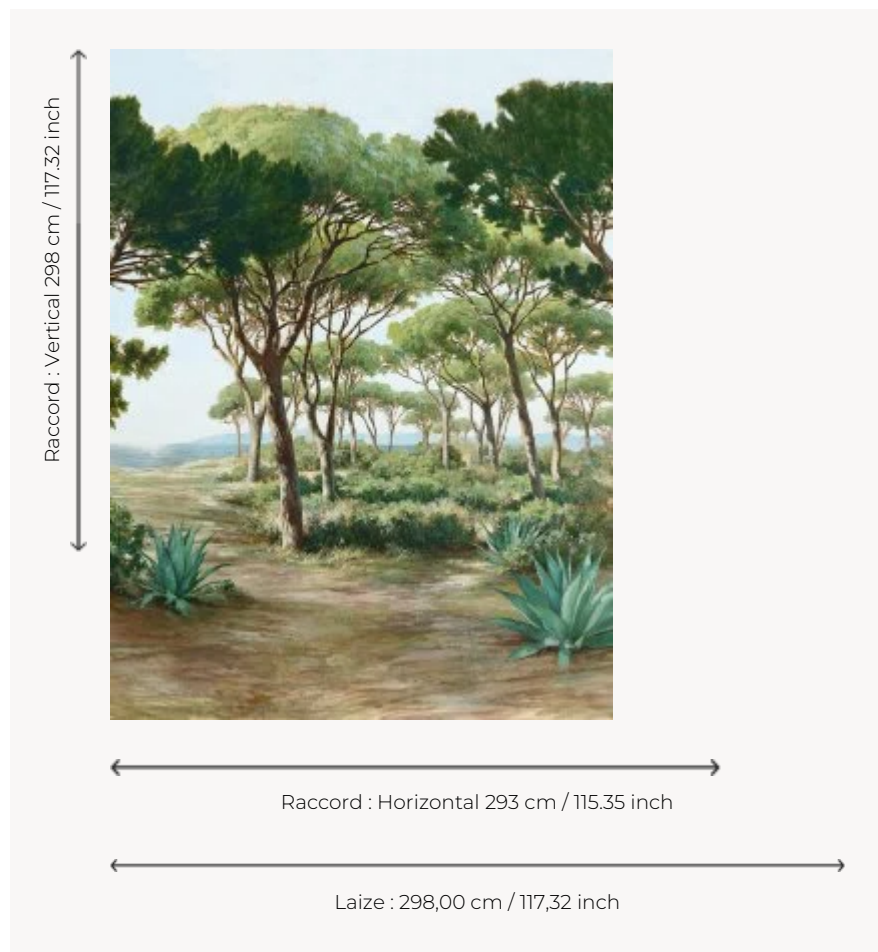

## F3728001 L'ESTEREL

A panoramic fabric, L'ESTEREL is a hand-painted canvas representing an idyllic landscape in the south of France where the sunrise awakens the shadows and lights of the umbrella pines, the agaves and the Mediterranean sea. The brush painting technique reveals the character and depth of this panoramic printed on wide-width linen in 3m high panels. Also available in panoramic wallpaper.

### Pierre Frey

<b>TYPE</b>	-
<b>USE</b>	Curtain
<b>COMPOSITION</b>	100 % Linen
<b>SALES UNIT</b>	Available per panel
<b>WIDTH</b>	298 cm / 117,32 inch
<b>REPEAT</b>	H: 293 cm - 115,35 inch V: 298 cm - 117,32 inch Straight repeat
<b>WEIGHT</b>	774 gr / ml
<b>CARE</b>	
<b>NOTES</b>	Wide width Sold by panel
<b>INFORMATION</b>	Motifs perpendicular to selvedge The flakes of the linen fiber are part of the authentic character and look of the fabric.