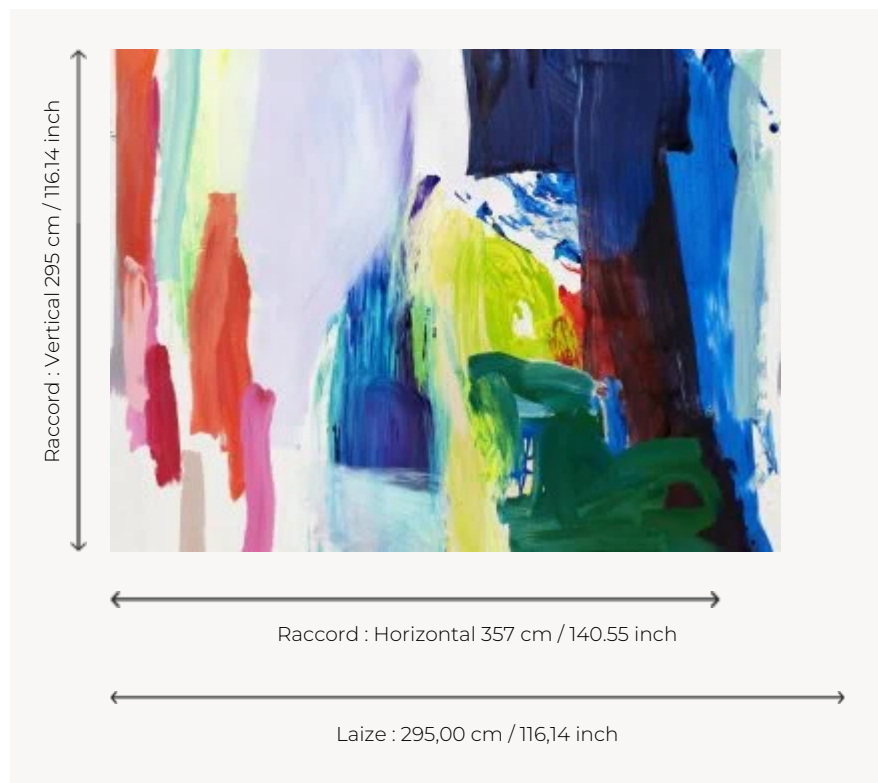

F3729001 KARMA

A panoramic fabric, KARMA is a contemporary work, acrylic on canvas, by Catherine Pierlovisi. The strong and poetic gestures are associated with the colors and their textures dear to the artist. It is printed on wide-width linen panels of 3m high. Also available in panoramic wallpaper.

F3729001 - Multicolore

Pierre Frey

TYPE	-
USE	Curtain
COMPOSITION	100 % Linen
SALES UNIT	Available per panel
WIDTH	295 cm / 116,14 inch
REPEAT	H: 357 cm - 140,55 inch V: 295 cm - 116,14 inch Straight repeat
WEIGHT	767 gr / ml
CARE	
NOTES	Wide width Sold by panel
INFORMATION	Motifs perpendicular to selvedge The flakes of the linen fiber are part of the authentic character and look of the fabric.