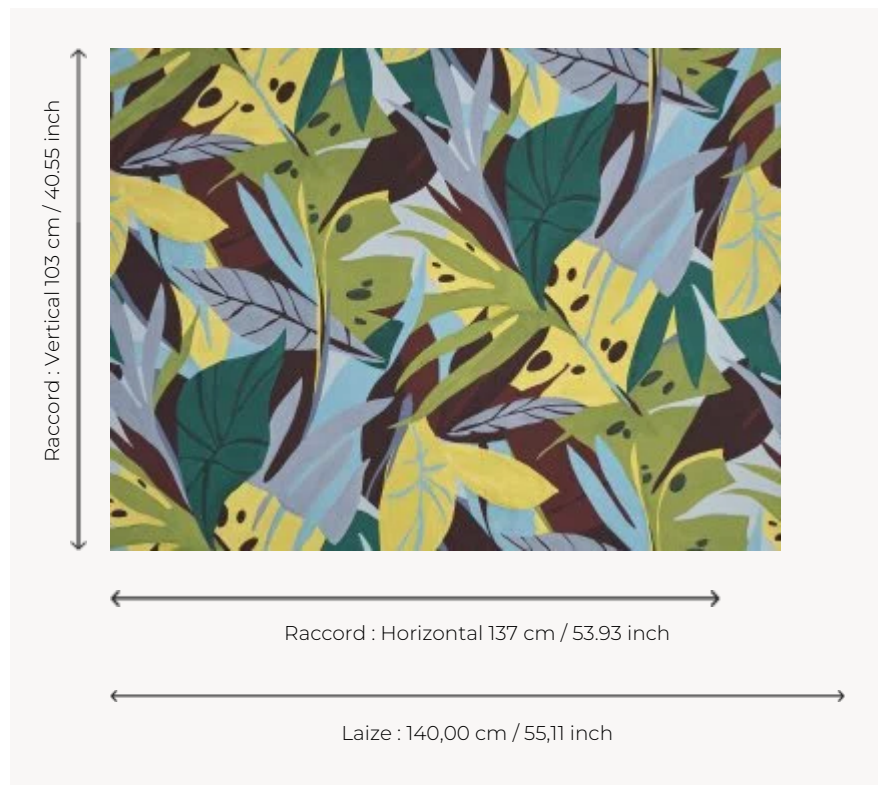

## F3743002 ONOTOA

Bright and dense foliage printed on cotton whose vibrant colors echo the exuberance of tropical vegetation.

### Pierre Frey

<b>TYPE</b>	Prints
<b>COMPOSITION</b>	100 % Cotton
<b>SALES UNIT</b>	Available per meter/yard
<b>WIDTH</b>	140 cm / 55,11 inch
<b>REPEAT</b>	H: 137 cm - 53,93 inch V: 103 cm - 40,55 inch Straight repeat
<b>WEIGHT</b>	308 gr / ml
<b>CARE</b>	
<b>BOOK</b>	F9979212024