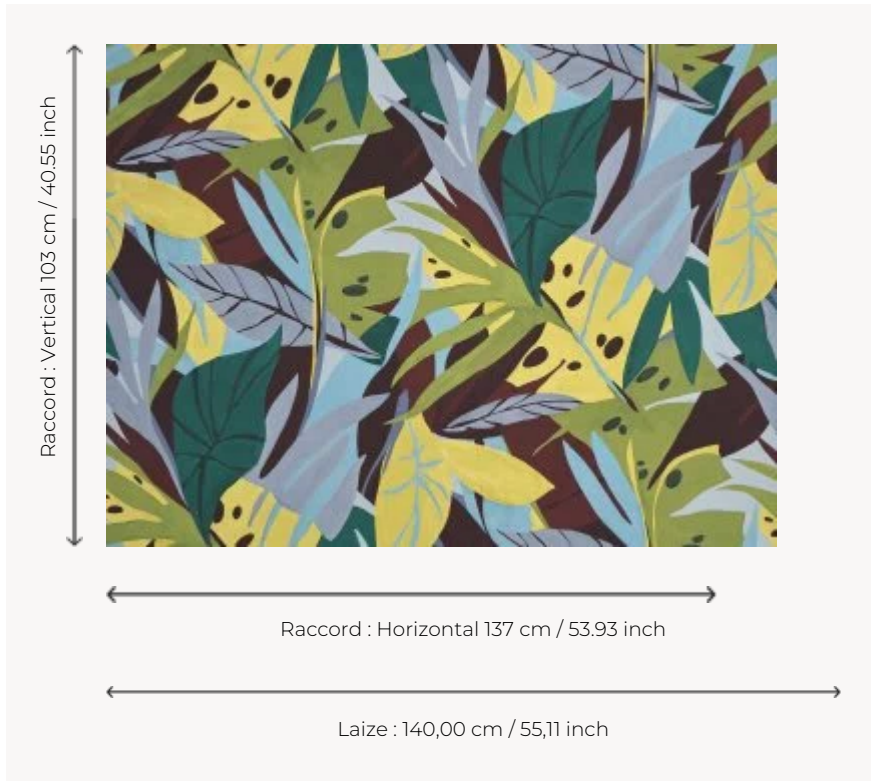

F3743002 ONOTOA

Bright and dense foliage printed on cotton whose vibrant colors echo the exuberance of tropical vegetation.

F3743002 - Exotic

Pierre Frey

TYPE	Prints
COMPOSITION	100 % Cotton
SALES UNIT	Available per meter/yard
WIDTH	140 cm / 55,11 inch
REPEAT	H: 137 cm - 53,93 inch V: 103 cm - 40,55 inch Straight repeat
WEIGHT	308 gr / ml
CARE	
BOOK	F9979212024

2 Colors

F3743001
Oceanie

F3743002
Exotic