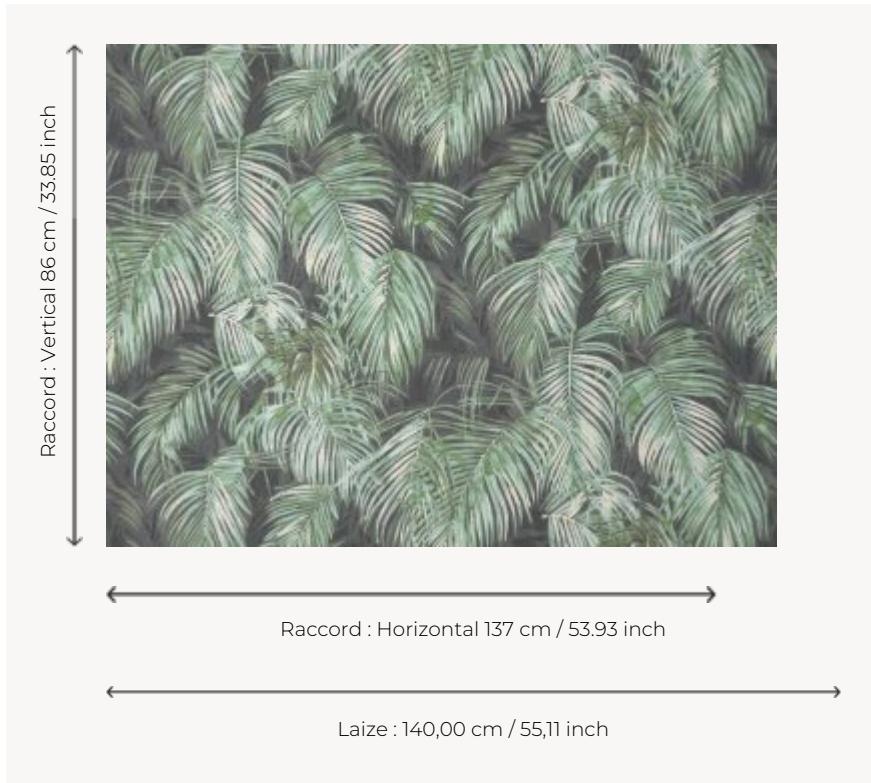

F3744001 MAREVA

In the shade of majestic palm leaves that protect from the heat, the pattern of this beautiful print on linen encourages tranquility.

F3744001 - Tropicale

Pierre Frey

TYPE	Prints
COMPOSITION	100 % Linen
SALES UNIT	Available per meter/yard
WIDTH	140 cm / 55,11 inch
REPEAT	H: 137 cm - 53,93 inch V: 86 cm - 33,85 inch Straight repeat
WEIGHT	364 gr / ml
CARE	
INFORMATION	The flakes of the linen fiber are part of the authentic character and look of the fabric.
BOOK	F9979212024

1 Colors

F3744001
Tropicale