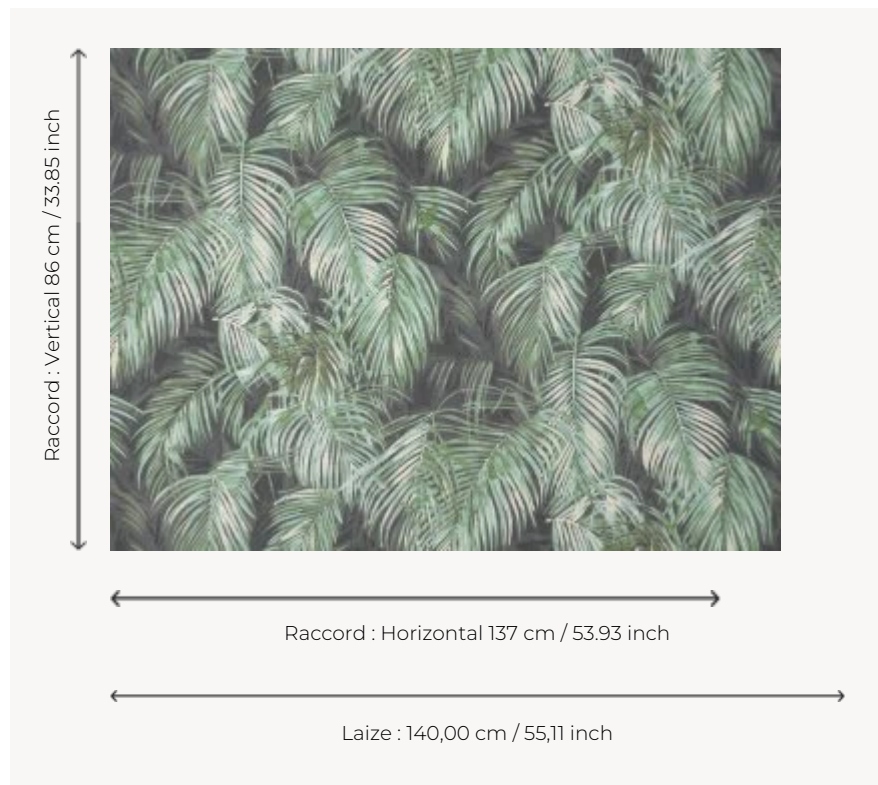

F3744001 MAREVA

In the shade of majestic palm leaves that protect from the heat, the pattern of this beautiful print on linen encourages tranquility.

F3744001 - Tropicale

Pierre Frey

TYPE	Prints
COMPOSITION	100 % Linen
SALES UNIT	Available per meter/yard
WIDTH	140 cm / 55,11 inch
REPEAT	H: 137 cm - 53,93 inch V: 86 cm - 33,85 inch Straight repeat
WEIGHT	364 gr / ml
CARE	
INFORMATION	The flakes of the linen fiber are part of the authentic character and look of the fabric.
BOOK	F9979212024

1 Colors

F3744001
Tropicale