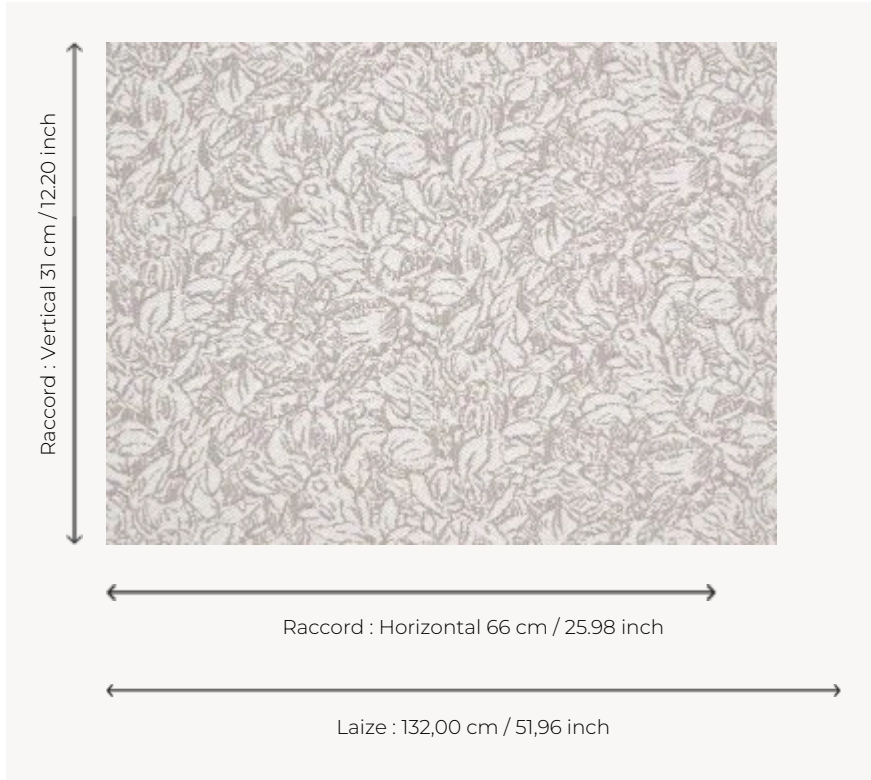

## F3783001 GRENADIER

From the Maison's archives, GRENADIER, with its flat woven carpet look, seduces by the charm of its natural linen warp as well as by the relief of the magnificent weft which composes its pattern. Ideal for seating. Coordinated with the GRENADIER FP977 wallpaper.

### F3783001 - Lin

### Pierre Frey

<b>PERFORMANCE</b>	High Rub Test
<b>TYPE</b>	-
<b>USE</b>	Normal use
<b>MARTINDALE</b>	50.000 T
<b>COMPOSITION</b>	97 % Cotton - 3 % Polyamide
<b>SALES UNIT</b>	Available per meter/yard
<b>WIDTH</b>	132 cm / 51,96 inch
<b>REPEAT</b>	H: 66 cm - 25,98 inch V: 31 cm - 12,20 inch Straight repeat
<b>WEIGHT</b>	1267 gr / ml
<b>CARE</b>	
<b>CERTIFICATIONS</b>	EN1021-1-2 in conjunction with suitable combustion modified foam
<b>BOOK</b>	F9979212034