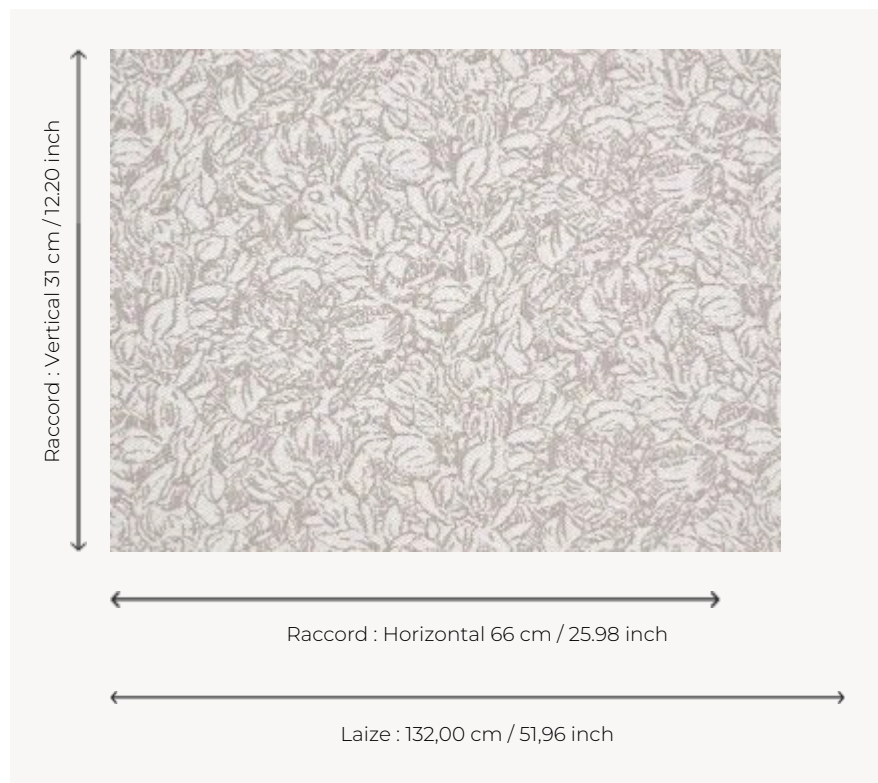

## F3783001 GRENADIER

From the Maison's archives, GRENADIER, with its flat woven carpet look, seduces by the charm of its natural linen warp as well as by the relief of the magnificent weft which composes its pattern. Ideal for seating. Coordinated with the GRENADIER FP977 wallpaper.

### F3783001 - Lin

### Pierre Frey

<b>PERFORMANCE</b>	High Rub Test
<b>TYPE</b>	-
<b>USE</b>	Normal use
<b>MARTINDALE</b>	50.000 T
<b>COMPOSITION</b>	97 % Cotton - 3 % Polyamide
<b>SALES UNIT</b>	Available per meter/yard
<b>WIDTH</b>	132 cm / 51,96 inch
<b>REPEAT</b>	H: 66 cm - 25,98 inch V: 31 cm - 12,20 inch Straight repeat
<b>WEIGHT</b>	1267 gr / ml
<b>CARE</b>	
<b>CERTIFICATIONS</b>	EN1021-1-2 in conjunction with suitable combustion modified foam
<b>BOOK</b>	F9979212034