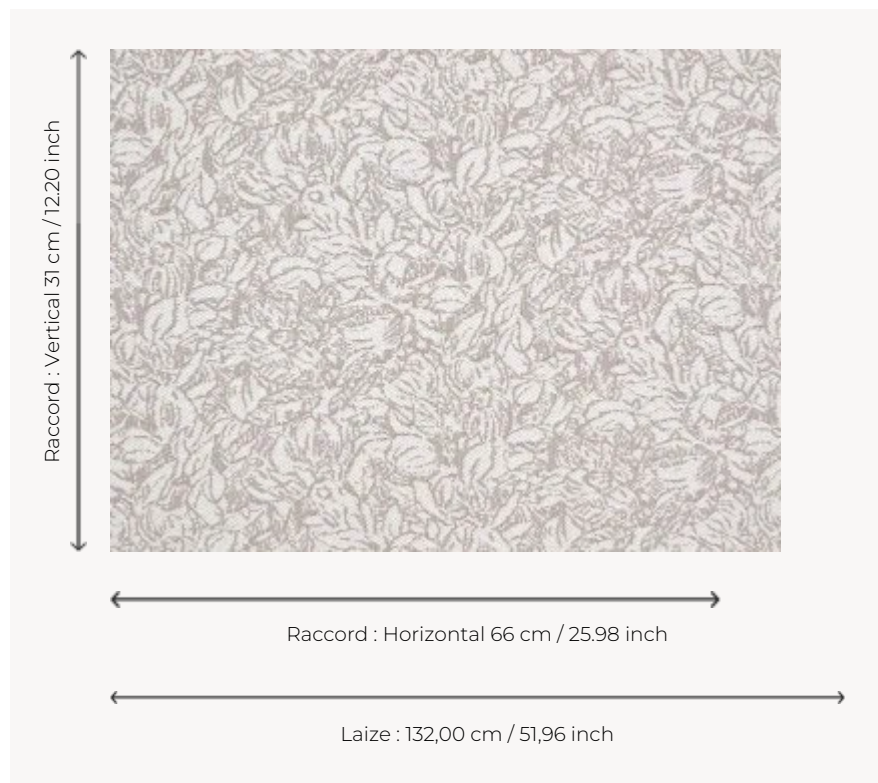

# F3783001 GRENADIER

From the Maison's archives, GRENADIER, with its flat woven carpet look, seduces by the charm of its natural linen warp as well as by the relief of the magnificent weft which composes its pattern. Ideal for seating. Coordinated with the GRENADIER FP977 wallpaper.

## F3783001 - Lin

## Pierre Frey

<b>PERFORMANCE</b>	High Rub Test
<b>TYPE</b>	-
<b>USE</b>	Normal use
<b>MARTINDALE</b>	50.000 T
<b>COMPOSITION</b>	97 % Cotton - 3 % Polyamide
<b>SALES UNIT</b>	Available per meter/yard
<b>WIDTH</b>	132 cm / 51,96 inch
<b>REPEAT</b>	H: 66 cm - 25,98 inch V: 31 cm - 12,20 inch Straight repeat
<b>WEIGHT</b>	1267 gr / ml
<b>CARE</b>	
<b>CERTIFICATIONS</b>	EN1021-1-2 in conjunction with suitable combustion modified foam
<b>BOOK</b>	F9979212034