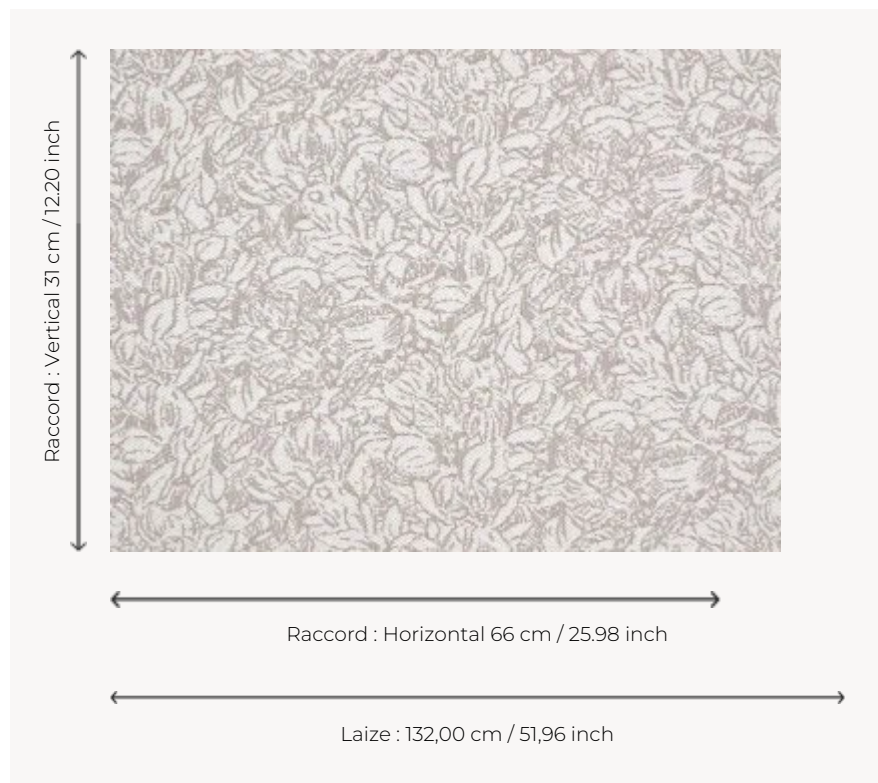

F3783001 GRENADIER

From the Maison's archives, GRENADIER, with its flat woven carpet look, seduces by the charm of its natural linen warp as well as by the relief of the magnificent weft which composes its pattern. Ideal for seating. Coordinated with the GRENADIER FP977 wallpaper.

F3783001 - Lin

Pierre Frey

PERFORMANCE	High Rub Test
TYPE	-
USE	Normal use
MARTINDALE	50.000 T
COMPOSITION	97 % Cotton - 3 % Polyamide
SALES UNIT	Available per meter/yard
WIDTH	132 cm / 51,96 inch
REPEAT	H: 66 cm - 25,98 inch V: 31 cm - 12,20 inch Straight repeat
WEIGHT	1267 gr / ml
CARE	
CERTIFICATIONS	EN1021-1-2 in conjunction with suitable combustion modified foam
BOOK	F9979212034