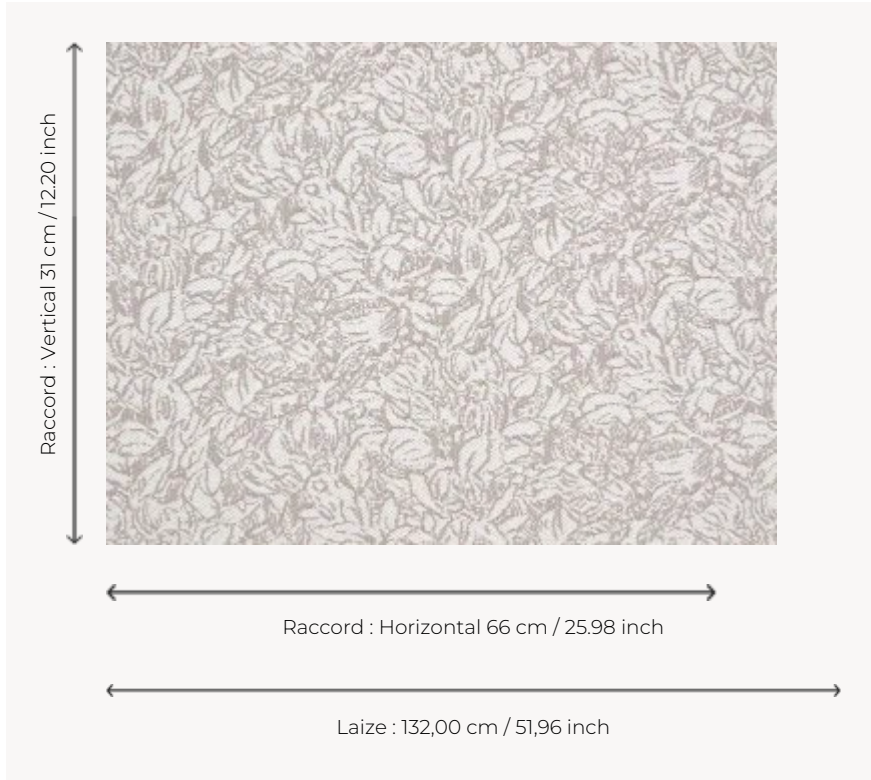

F3783001 GRENADIER

From the Maison's archives, GRENADIER, with its flat woven carpet look, seduces by the charm of its natural linen warp as well as by the relief of the magnificent weft which composes its pattern. Ideal for seating. Coordinated with the GRENADIER FP977 wallpaper.

F3783001 - Lin

Pierre Frey

PERFORMANCE	High Rub Test
TYPE	-
USE	Normal use
MARTINDALE	50.000 T
COMPOSITION	97 % Cotton - 3 % Polyamide
SALES UNIT	Available per meter/yard
WIDTH	132 cm / 51,96 inch
REPEAT	H: 66 cm - 25,98 inch V: 31 cm - 12,20 inch Straight repeat
WEIGHT	1267 gr / ml
CARE	
CERTIFICATIONS	EN1021-1-2 in conjunction with suitable combustion modified foam
BOOK	F9979212034