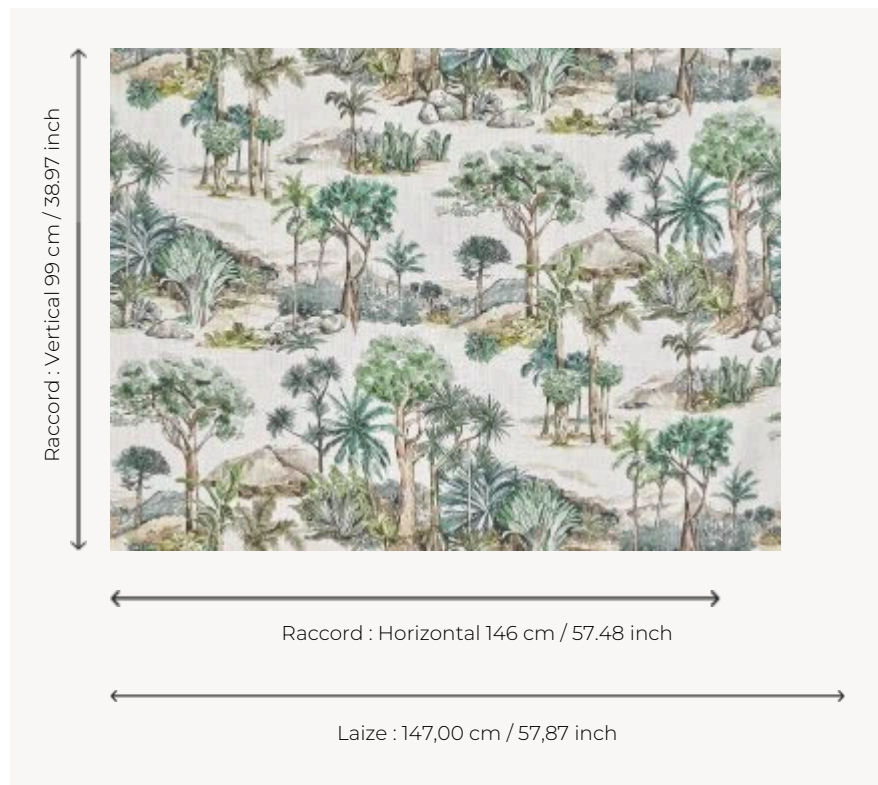

F3788001 SELVA

Large exotic drawing whose watercolors are delicately printed on an elegant linen cloth, SELVA invites us to travel and leaves us dreaming.

F3788001 - Vegetal

Pierre Frey

TYPE	Prints
COMPOSITION	100 % Linen
SALES UNIT	Available per meter/yard
WIDTH	147 cm / 57,87 inch
REPEAT	H: 146 cm - 57,48 inch V: 99 cm - 38,97 inch Straight repeat
WEIGHT	396 gr / m ²
CARE	

1 Colors

F3788001
Vegetal