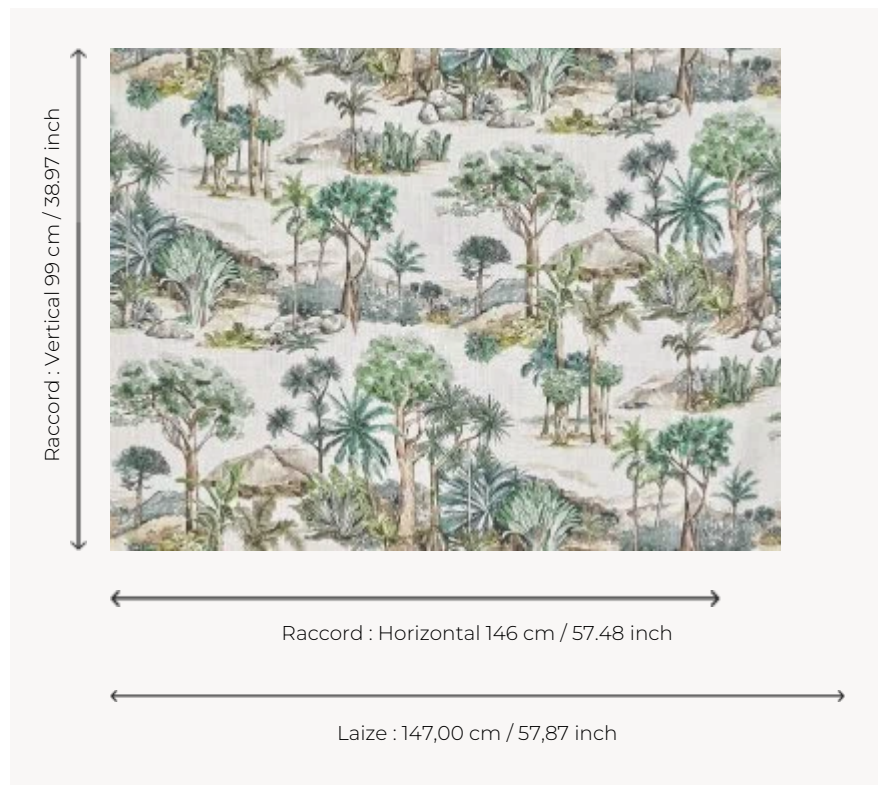

## F3788001 SELVA

Large exotic drawing whose watercolors are delicately printed on an elegant linen cloth, SELVA invites us to travel and leaves us dreaming.

### F3788001 - Vegetal

### Pierre Frey

<b>TYPE</b>	Prints
<b>COMPOSITION</b>	100 % Linen
<b>SALES UNIT</b>	Available per meter/yard
<b>WIDTH</b>	147 cm / 57,87 inch
<b>REPEAT</b>	H: 146 cm - 57,48 inch V: 99 cm - 38,97 inch Straight repeat
<b>WEIGHT</b>	396 gr / m <sup>2</sup>
<b>CARE</b>	