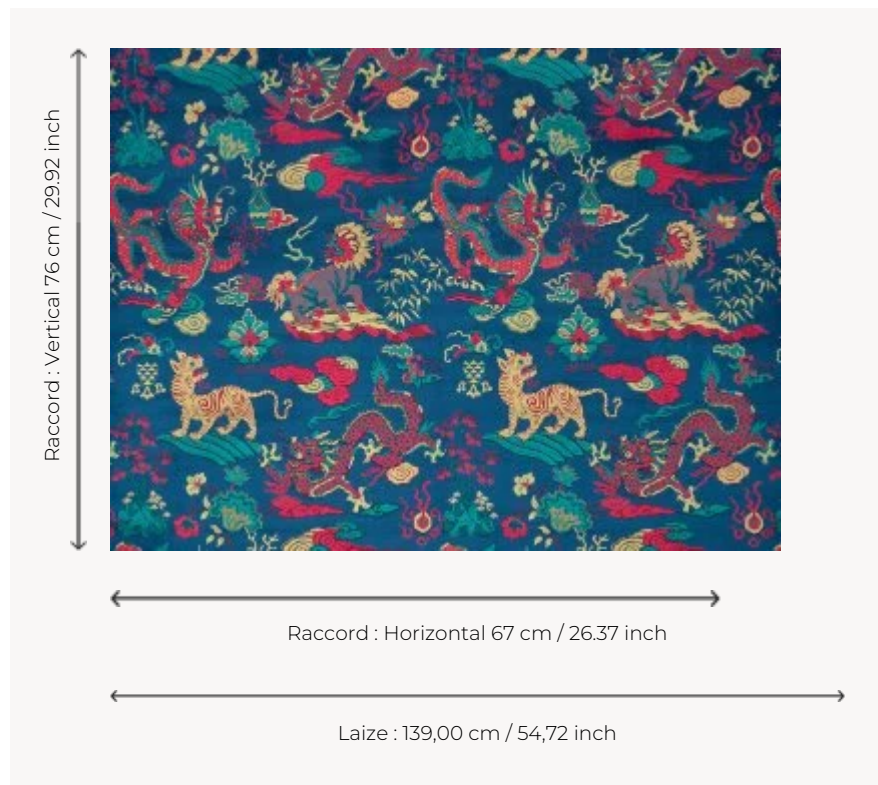

F3802001 WANLY

Legendary creatures symbolising wisdom and strength, dragons and tigers compose this brightly coloured Genoa velvet.

F3802001 - Bleu roi

Pierre Frey

PERFORMANCE	High Rub Test
TYPE	-
USE	Normal use
MARTINDALE	>100.000 T
COMPOSITION	77 % Viscose - 23 % Polyester
SALES UNIT	Available per meter/yard
WIDTH	139 cm / 54,72 inch
REPEAT	H: 67 cm - 26,37 inch V: 76 cm - 29,92 inch Straight repeat
WEIGHT	1494 gr / ml
CARE	
CERTIFICATIONS	BS5852 Cigarette & match test EN1021-1-2 in conjunction with suitable combustion modified foam
INFORMATION	Patina with use
BOOK	F9979202301

3 Colors

F3802001
Bleu roi

F3802002
Cinabre

F3802003
Foret