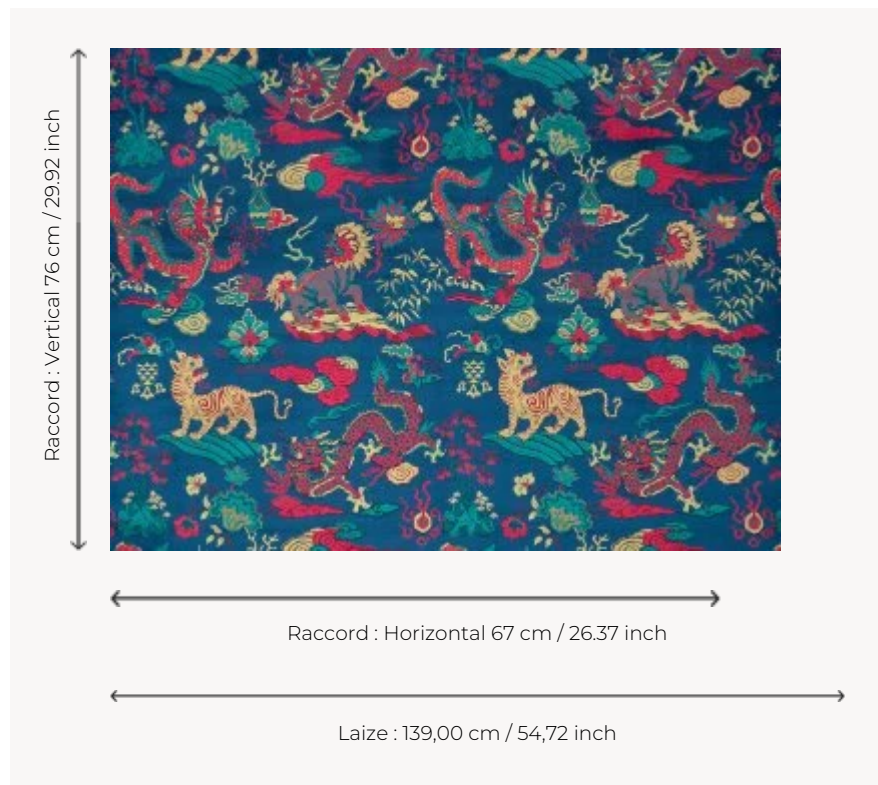

# F3802001 WANLY

Legendary creatures symbolising wisdom and strength, dragons and tigers compose this brightly coloured Genoa velvet.

## F3802001 - Bleu roi

## Pierre Frey

<b>PERFORMANCE</b>	High Rub Test
<b>TYPE</b>	-
<b>USE</b>	Normal use
<b>MARTINDALE</b>	>100.000 T
<b>COMPOSITION</b>	77 % Viscose - 23 % Polyester
<b>SALES UNIT</b>	Available per meter/yard
<b>WIDTH</b>	139 cm / 54,72 inch
<b>REPEAT</b>	H: 67 cm - 26,37 inch V: 76 cm - 29,92 inch Straight repeat
<b>WEIGHT</b>	1494 gr / ml
<b>CARE</b>	
<b>CERTIFICATIONS</b>	BS5852 Cigarette & match test EN1021-1-2 in conjunction with suitable combustion modified foam
<b>INFORMATION</b>	Patina with use
<b>BOOK</b>	F9979202301

## 3 Colors

F3802001  
Bleu roi

F3802002  
Cinabre

F3802003  
Foret