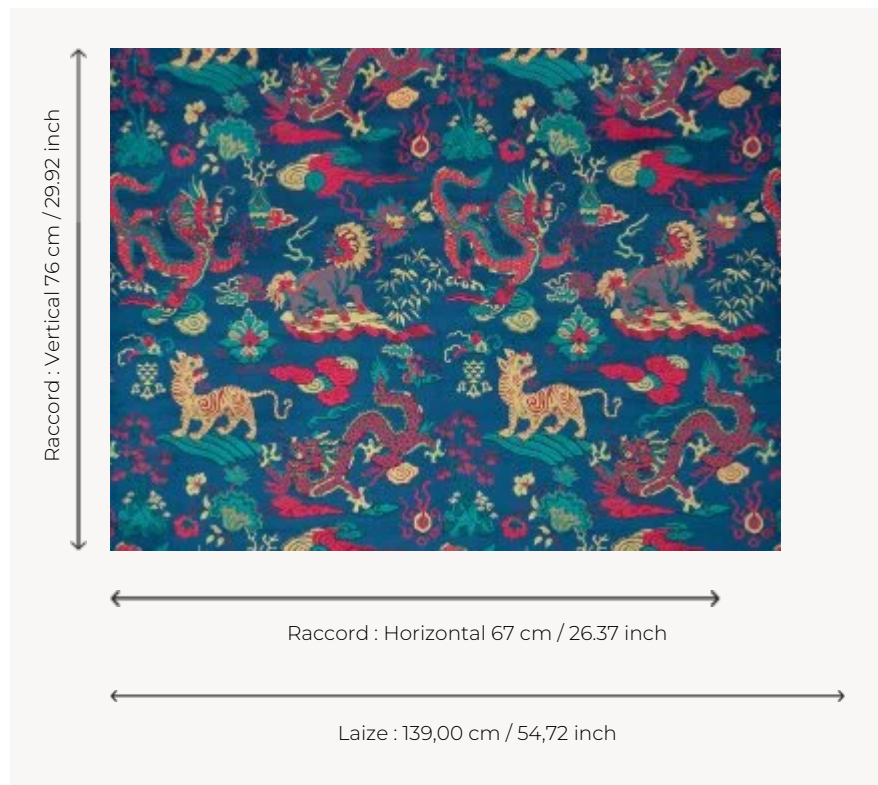

F3802001 WANLY

Legendary creatures symbolising wisdom and strength, dragons and tigers compose this brightly coloured Genoa velvet.

F3802001 - Bleu roi

Pierre Frey

PERFORMANCE	High Rub Test
TYPE	-
USE	Normal use
MARTINDALE	>100.000 T
COMPOSITION	77 % Viscose - 23 % Polyester
SALES UNIT	Available per meter/yard
WIDTH	139 cm / 54,72 inch
REPEAT	H: 67 cm - 26,37 inch V: 76 cm - 29,92 inch Straight repeat
WEIGHT	1494 gr / ml
CARE	
CERTIFICATIONS	BS5852 Cigarette & match test EN1021-1-2 in conjunction with suitable combustion modified foam
INFORMATION	Patina with use
BOOK	F9979202301

3 Colors

F3802001
Bleu roi

F3802002
Cinabre

F3802003
Foret