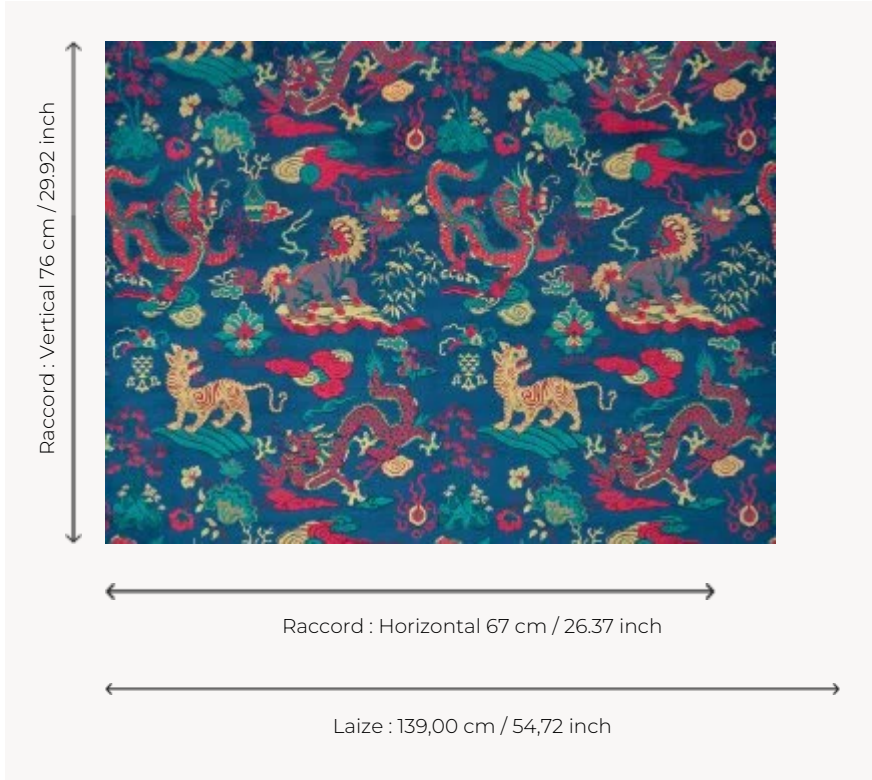

## F3802001 WANLY

Legendary creatures symbolising wisdom and strength, dragons and tigers compose this brightly coloured Genoa velvet.

### F3802001 - Bleu roi

### Pierre Frey

<b>PERFORMANCE</b>	High Rub Test
<b>TYPE</b>	-
<b>USE</b>	Normal use
<b>MARTINDALE</b>	>100.000 T
<b>COMPOSITION</b>	77 % Viscose - 23 % Polyester
<b>SALES UNIT</b>	Available per meter/yard
<b>WIDTH</b>	139 cm / 54,72 inch
<b>REPEAT</b>	H: 67 cm - 26,37 inch V: 76 cm - 29,92 inch Straight repeat
<b>WEIGHT</b>	1494 gr / ml
<b>CARE</b>	
<b>CERTIFICATIONS</b>	BS5852 Cigarette & match test EN1021-1-2 in conjunction with suitable combustion modified foam
<b>INFORMATION</b>	Patina with use
<b>BOOK</b>	F9979202301

## 3 Colors

F3802001  
Bleu roi

F3802002  
Cinabre

F3802003  
Foret