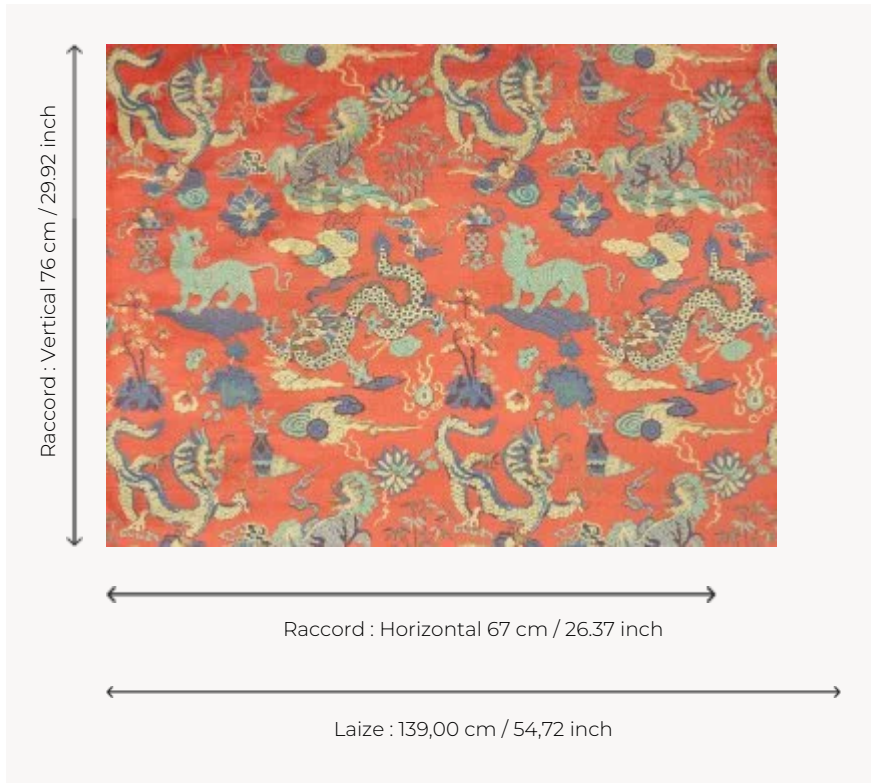

F3802002 WANLY

Legendary creatures symbolising wisdom and strength, dragons and tigers compose this brightly coloured Genoa velvet.

F3802002 - Cinabre

Pierre Frey

PERFORMANCE	High Rub Test
TYPE	-
USE	Normal use
MARTINDALE	>100.000 T
COMPOSITION	77 % Viscose - 23 % Polyester
SALES UNIT	Available per meter/yard
WIDTH	139 cm / 54,72 inch
REPEAT	H: 67 cm - 26,37 inch V: 76 cm - 29,92 inch Straight repeat
WEIGHT	1494 gr / ml
CARE	
CERTIFICATIONS	BS5852 Cigarette & match test EN1021-1-2 in conjunction with suitable combustion modified foam
INFORMATION	Patina with use
BOOK	F9979202301

3 Colors

F3802001
Bleu roi

F3802002
Cinabre

F3802003
Foret