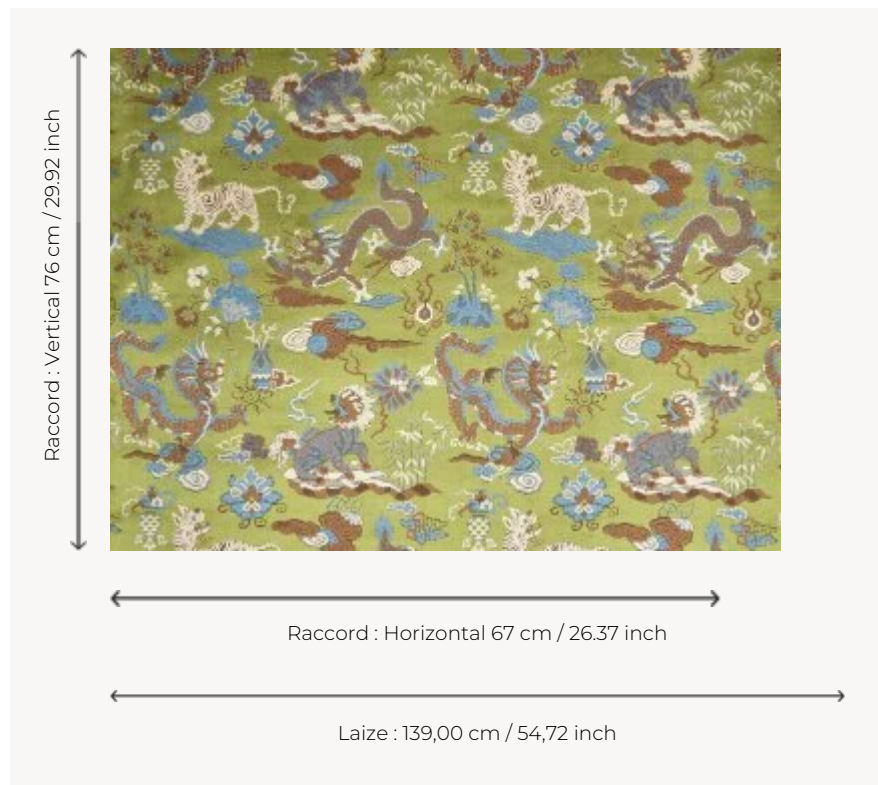

F3802003 WANLY

Legendary creatures symbolising wisdom and strength, dragons and tigers compose this brightly coloured Genoa velvet.

F3802003 - Foret

Pierre Frey

PERFORMANCE	High Rub Test
TYPE	-
USE	Normal use
MARTINDALE	>100.000 T
COMPOSITION	77 % Viscose - 23 % Polyester
SALES UNIT	Available per meter/yard
WIDTH	139 cm / 54,72 inch
REPEAT	H: 67 cm - 26,37 inch V: 76 cm - 29,92 inch Straight repeat
WEIGHT	1494 gr / ml
CARE	
CERTIFICATIONS	BS5852 Cigarette & match test EN1021-1-2 in conjunction with suitable combustion modified foam
INFORMATION	Patina with use
BOOK	F9979202301

3 Colors

F3802001
Bleu roi

F3802002
Cinabre

F3802003
Foret