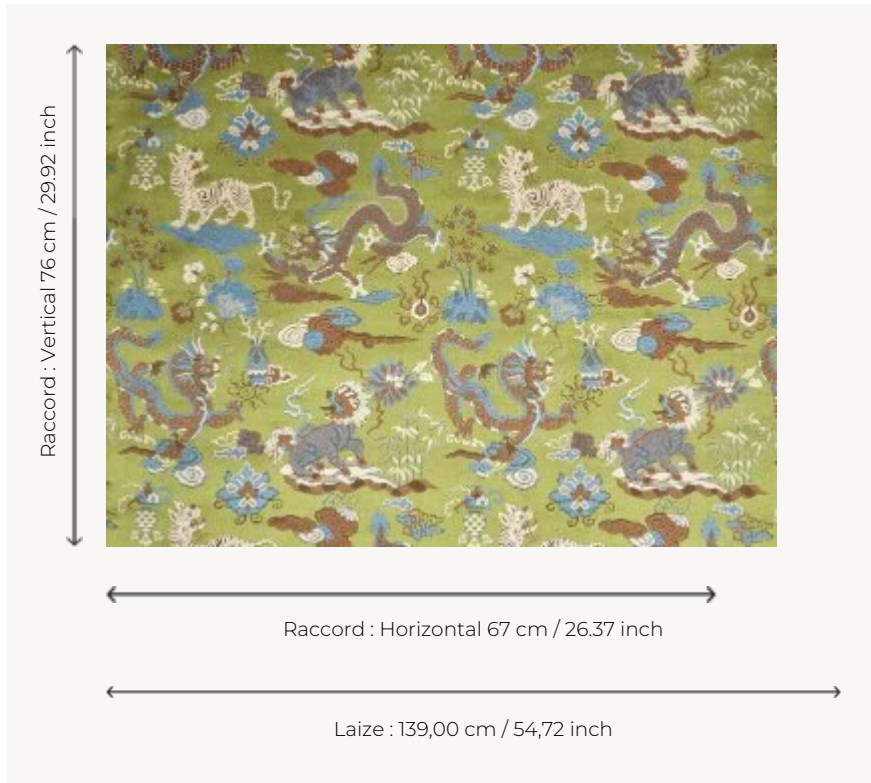

F3802003 WANLY

Legendary creatures symbolising wisdom and strength, dragons and tigers compose this brightly coloured Genoa velvet.

F3802003 - Foret

Pierre Frey

PERFORMANCE	High Rub Test
TYPE	-
USE	Normal use
MARTINDALE	>100.000 T
COMPOSITION	77 % Viscose - 23 % Polyester
SALES UNIT	Available per meter/yard
WIDTH	139 cm / 54,72 inch
REPEAT	H: 67 cm - 26,37 inch V: 76 cm - 29,92 inch Straight repeat
WEIGHT	1494 gr / ml
CARE	
CERTIFICATIONS	BS5852 Cigarette & match test EN1021-1-2 in conjunction with suitable combustion modified foam
INFORMATION	Patina with use
BOOK	F9979202301

3 Colors

F3802001
Bleu roi

F3802002
Cinabre

F3802003
Foret