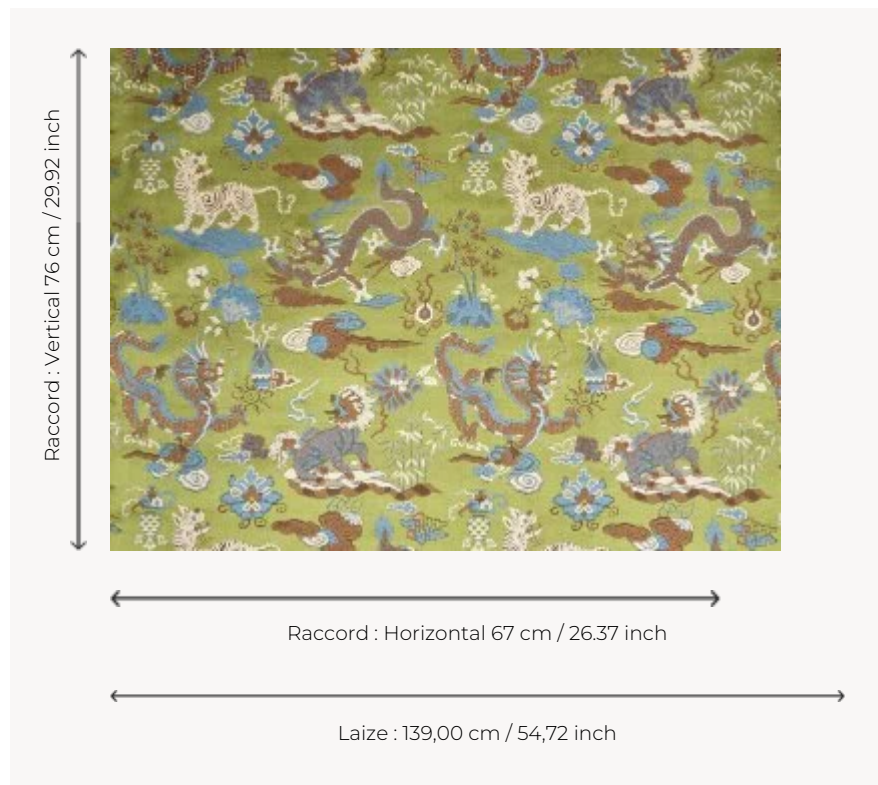

## F3802003 WANLY

Legendary creatures symbolising wisdom and strength, dragons and tigers compose this brightly coloured Genoa velvet.

### Pierre Frey

<b>PERFORMANCE</b>	High Rub Test
<b>TYPE</b>	-
<b>USE</b>	Normal use
<b>MARTINDALE</b>	>100.000 T
<b>COMPOSITION</b>	77 % Viscose - 23 % Polyester
<b>SALES UNIT</b>	Available per meter/yard
<b>WIDTH</b>	139 cm / 54,72 inch
<b>REPEAT</b>	H: 67 cm - 26,37 inch V: 76 cm - 29,92 inch Straight repeat
<b>WEIGHT</b>	1494 gr / ml
<b>CARE</b>	
<b>CERTIFICATIONS</b>	BS5852 Cigarette & match test EN1021-1-2 in conjunction with suitable combustion modified foam
<b>INFORMATION</b>	Patina with use
<b>BOOK</b>	F9979202301