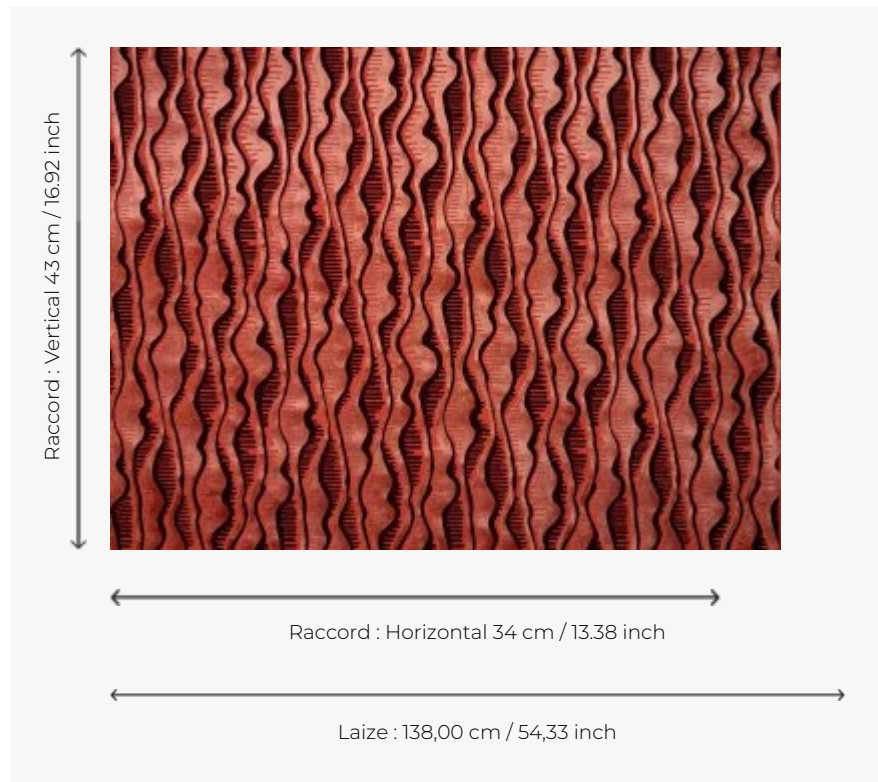

## F3809001 SHINTO

Harmony, fluidity and colourful vibrations in a beautiful ciselé velvet stripe.

### Pierre Frey

<b>PERFORMANCE</b>	High Rub Test
<b>TYPE</b>	-
<b>USE</b>	Normal use
<b>MARTINDALE</b>	45.000 T
<b>COMPOSITION</b>	55 % Viscose Bemberg - 45 % Cotton
<b>SALES UNIT</b>	Available per meter/yard
<b>WIDTH</b>	138 cm / 54,33 inch
<b>REPEAT</b>	H: 34 cm - 13,38 inch V: 43 cm - 16,92 inch Straight repeat
<b>WEIGHT</b>	752 gr / ml
<b>CARE</b>	
<b>INFORMATION</b>	Patina with use
<b>BOOK</b>	F9979202301