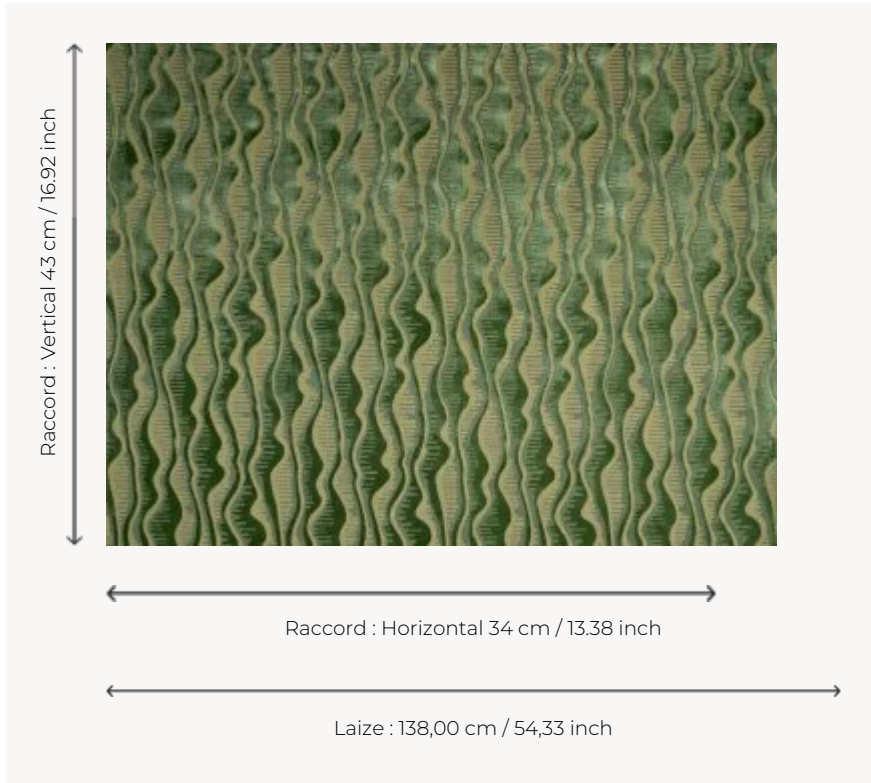

F3809003 SHINTO

Harmony, fluidity and colourful vibrations in a beautiful ciselé velvet stripe.

F3809003 - Ginkgo

Pierre Frey

PERFORMANCE	High Rub Test
TYPE	-
USE	Normal use
MARTINDALE	45.000 T
COMPOSITION	55 % Viscose Bemberg - 45 % Cotton
SALES UNIT	Available per meter/yard
WIDTH	138 cm / 54,33 inch
REPEAT	H: 34 cm - 13,38 inch V: 43 cm - 16,92 inch Straight repeat
WEIGHT	752 gr / ml
CARE	
INFORMATION	Patina with use
BOOK	F9979202301

4 Colors

F3809001
Corail

F3809002
Yuzu

F3809003
Ginkgo

F3809004
Aqua