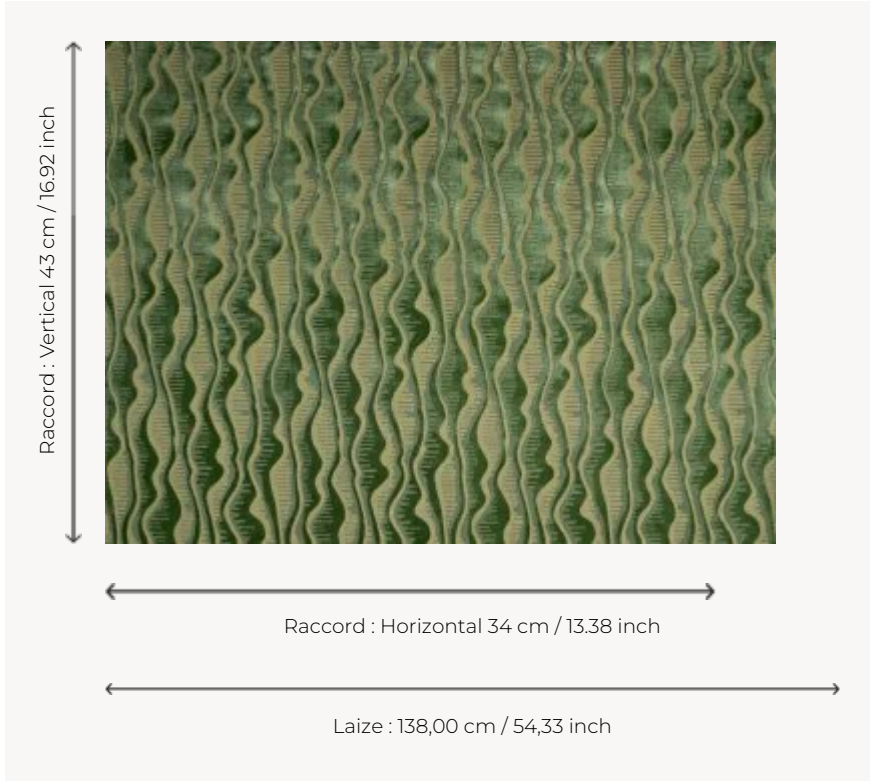

F3809003 SHINTO

Harmony, fluidity and colourful vibrations in a beautiful ciselé velvet stripe.

F3809003 - Ginkgo

Pierre Frey

PERFORMANCE	High Rub Test
TYPE	-
USE	Normal use
MARTINDALE	45.000 T
COMPOSITION	55 % Viscose Bemberg - 45 % Cotton
SALES UNIT	Available per meter/yard
WIDTH	138 cm / 54,33 inch
REPEAT	H: 34 cm - 13,38 inch V: 43 cm - 16,92 inch Straight repeat
WEIGHT	752 gr / ml
CARE	
INFORMATION	Patina with use
BOOK	F9979202301

4 Colors

F3809001
Corail

F3809002
Yuzu

F3809003
Ginkgo

F3809004
Aqua