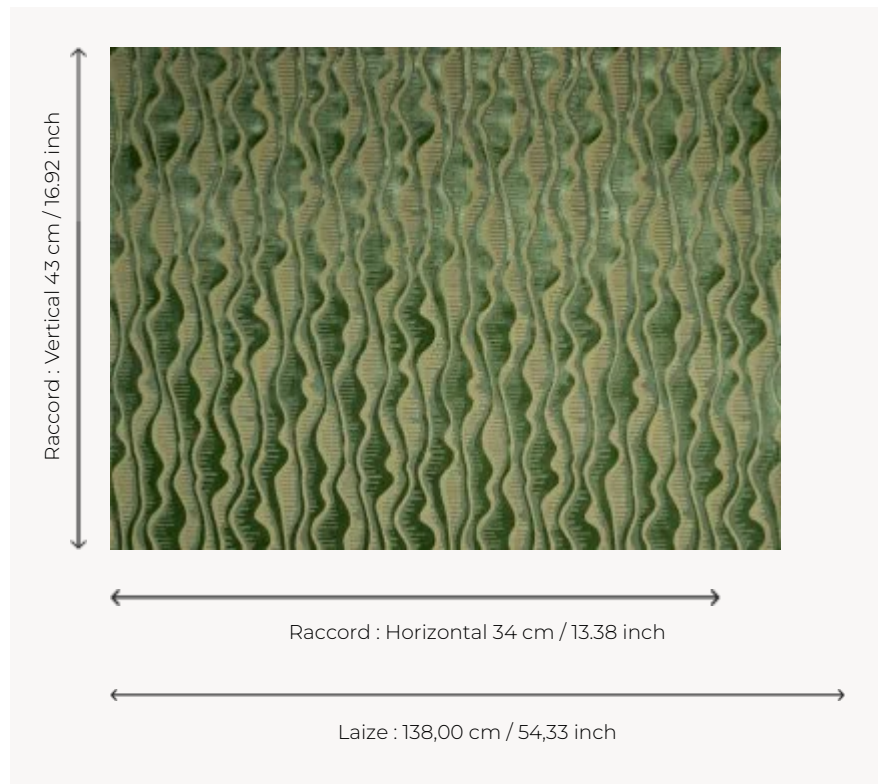

F3809003 SHINTO

Harmony, fluidity and colourful vibrations in a beautiful ciselé velvet stripe.

F3809003 - Ginkgo

Pierre Frey

PERFORMANCE	High Rub Test
TYPE	-
USE	Normal use
MARTINDALE	45.000 T
COMPOSITION	55 % Viscose Bemberg - 45 % Cotton
SALES UNIT	Available per meter/yard
WIDTH	138 cm / 54,33 inch
REPEAT	H: 34 cm - 13,38 inch V: 43 cm - 16,92 inch Straight repeat
WEIGHT	752 gr / ml
CARE	
INFORMATION	Patina with use
BOOK	F9979202301

4 Colors

F3809001
Corail

F3809002
Yuzu

F3809003
Ginkgo

F3809004
Aqua