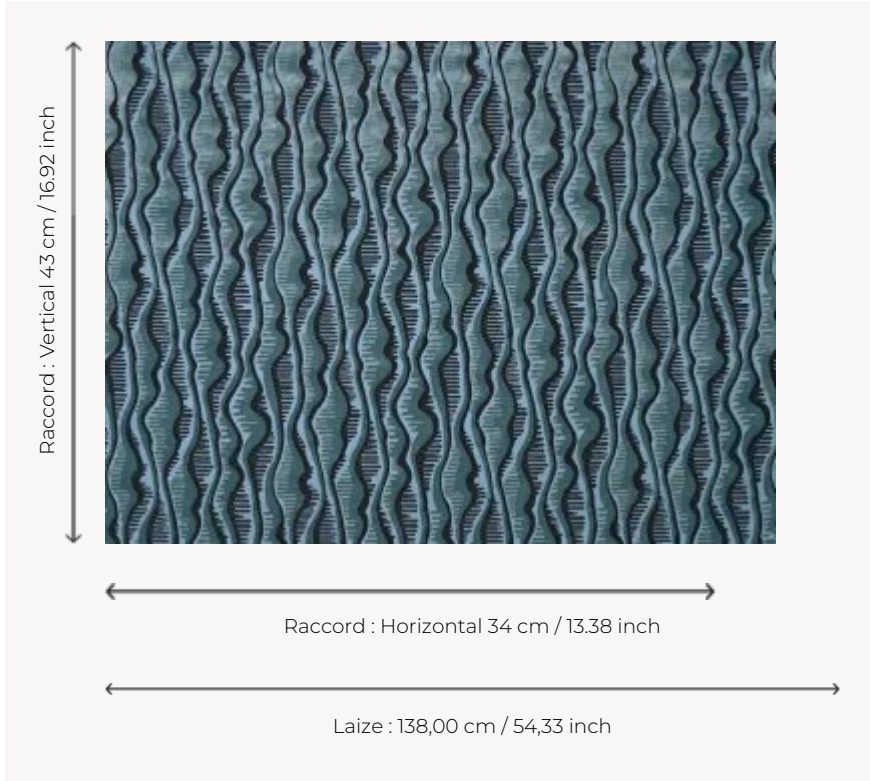

F3809004 SHINTO

Harmony, fluidity and colourful vibrations in a beautiful ciselé velvet stripe.

F3809004 - Aqua

Pierre Frey

PERFORMANCE	High Rub Test
TYPE	-
USE	Normal use
MARTINDALE	45.000 T
COMPOSITION	55 % Viscose Bemberg - 45 % Cotton
SALES UNIT	Available per meter/yard
WIDTH	138 cm / 54,33 inch
REPEAT	H: 34 cm - 13,38 inch V: 43 cm - 16,92 inch Straight repeat
WEIGHT	752 gr / ml
CARE	
INFORMATION	Patina with use
BOOK	F9979202301

4 Colors

F3809001
Corail

F3809002
Yuzu

F3809003
Ginkgo

F3809004
Aqua