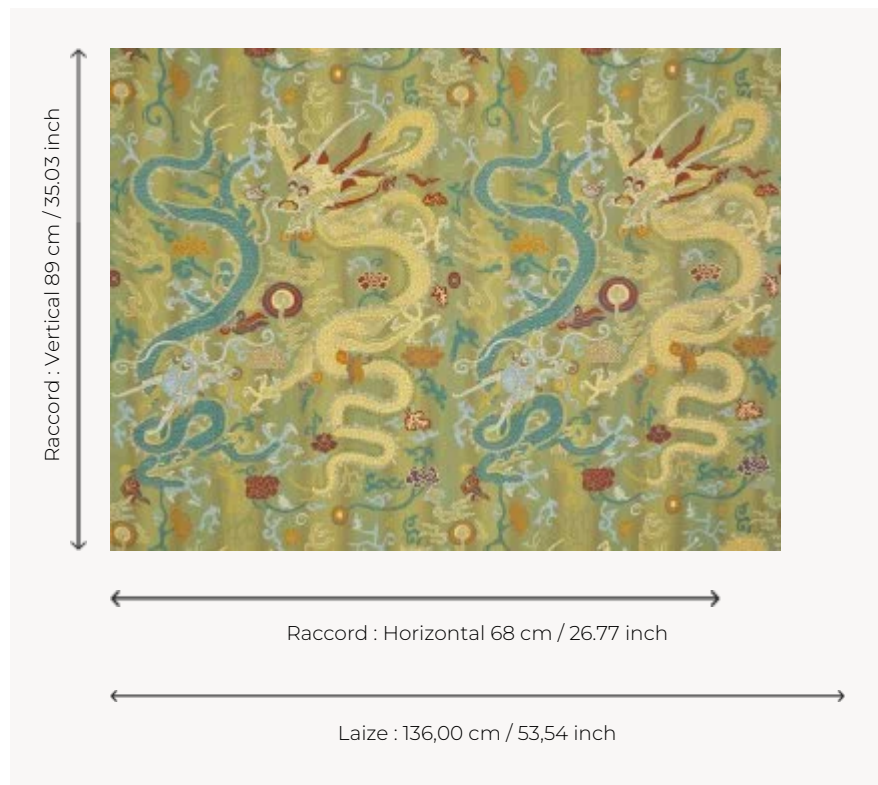

F3812001 DANSE DU DRAGON

Magnificent lampas representing the dragon dance, a symbol of happiness and prosperity in Chinese culture.

F3812001 - Jade

Pierre Frey

TYPE	-
USE	Moderate use
COMPOSITION	52 % Cotton - 48 % Viscose
SALES UNIT	Available per meter/yard
WIDTH	136 cm / 53,54 inch
REPEAT	H: 68 cm - 26,77 inch V: 89 cm - 35,03 inch Straight repeat
WEIGHT	544 gr / ml
CARE	

INFORMATION Pocket weave

BOOK F9979202301

1 Colors

F3812001

Jade