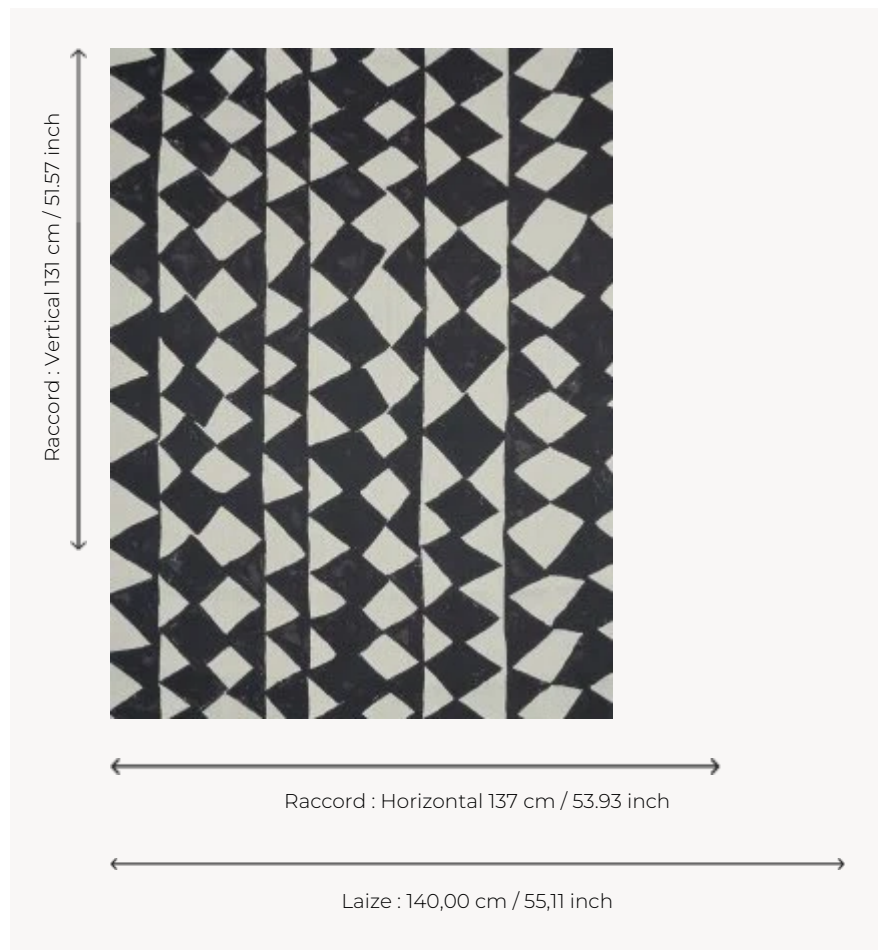

# F3849001 EFUTU

Printed on linen with graphic lozenges in an irregular pattern reminiscent of many traditional wall decorations.

## F3849001 - Charbon

## Pierre Frey

<b>TYPE</b>	Prints
<b>COMPOSITION</b>	100 % Linen
<b>SALES UNIT</b>	Available per meter/yard
<b>WIDTH</b>	140 cm / 55,11 inch
<b>REPEAT</b>	H: 137 cm - 53,93 inch V: 131 cm - 51,57 inch Straight repeat
<b>WEIGHT</b>	616 gr / ml
<b>CARE</b>	
<b>INFORMATION</b>	Some little white dots may appear on the fabric due to the authentic linen fiber
<b>BOOK</b>	F9979202302

## 2 Colors

F3849001  
Charbon

F3849002  
Aqua