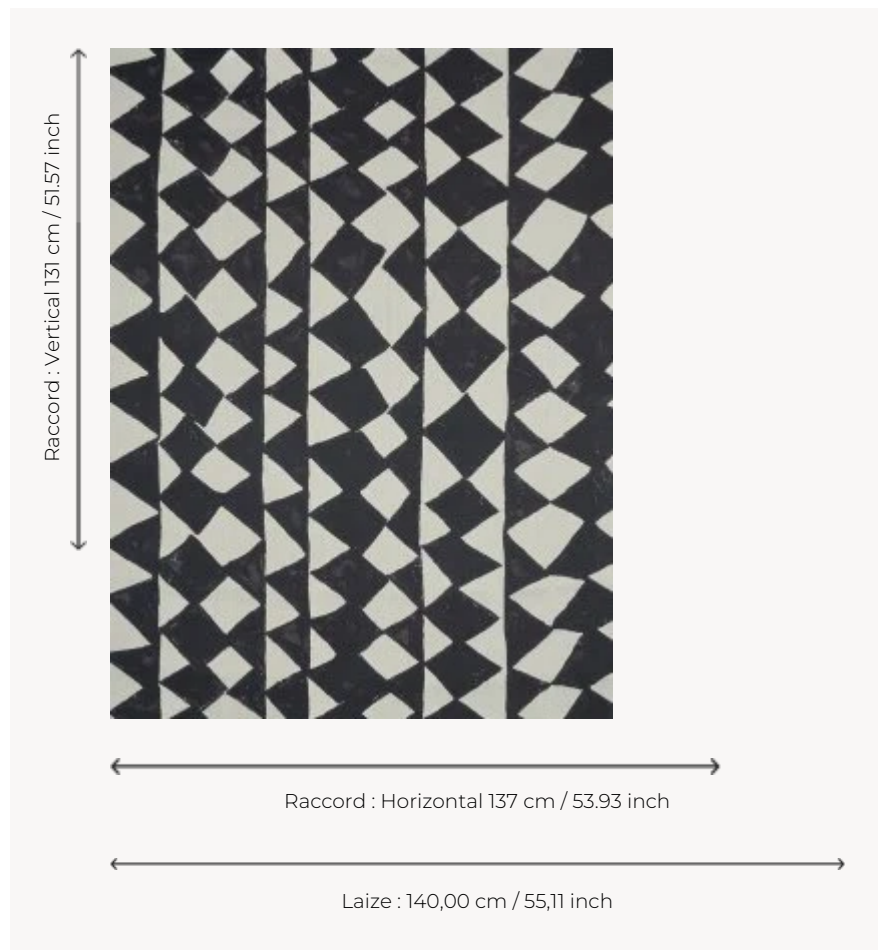

F3849001 EFUTU

Printed on linen with graphic lozenges in an irregular pattern reminiscent of many traditional wall decorations.

F3849001 - Charbon

Pierre Frey

TYPE	Prints
COMPOSITION	100 % Linen
SALES UNIT	Available per meter/yard
WIDTH	140 cm / 55,11 inch
REPEAT	H: 137 cm - 53,93 inch V: 131 cm - 51,57 inch Straight repeat
WEIGHT	616 gr / ml
CARE	
INFORMATION	Some little white dots may appear on the fabric due to the authentic linen fiber
BOOK	F9979202302

2 Colors

F3849001
Charbon

F3849002
Aqua