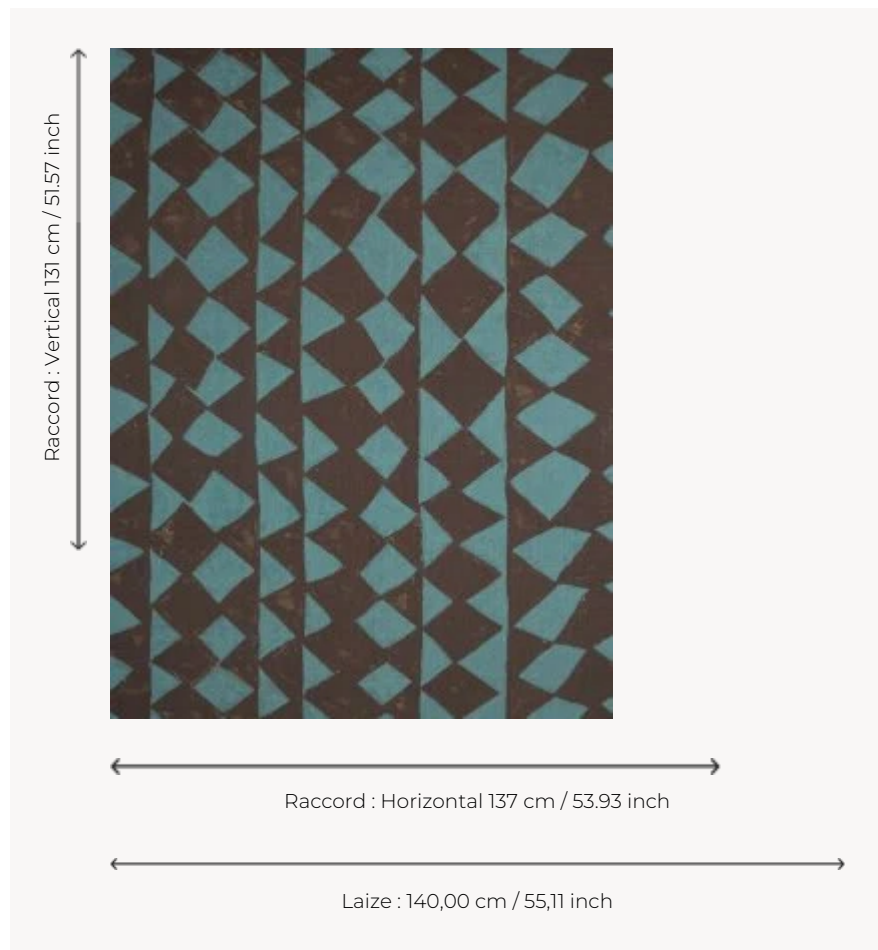

F3849002 EFUTU

Printed on linen with graphic lozenges in an irregular pattern reminiscent of many traditional wall decorations.

F3849002 - Aqua

Pierre Frey

| | |
|--------------------|---|
| TYPE | Prints |
| COMPOSITION | 100 % Linen |
| SALES UNIT | Available per meter/yard |
| WIDTH | 140 cm / 55,11 inch |
| REPEAT | H: 137 cm - 53,93 inch V: 131 cm - 51,57 inch Straight repeat |
| WEIGHT | 616 gr / ml |
| CARE |  |
| INFORMATION | Some little white dots may appear on the fabric due to the authentic linen fiber |
| BOOK | F9979202302 |

2 Colors

F3849001
Charbon

F3849002
Aqua