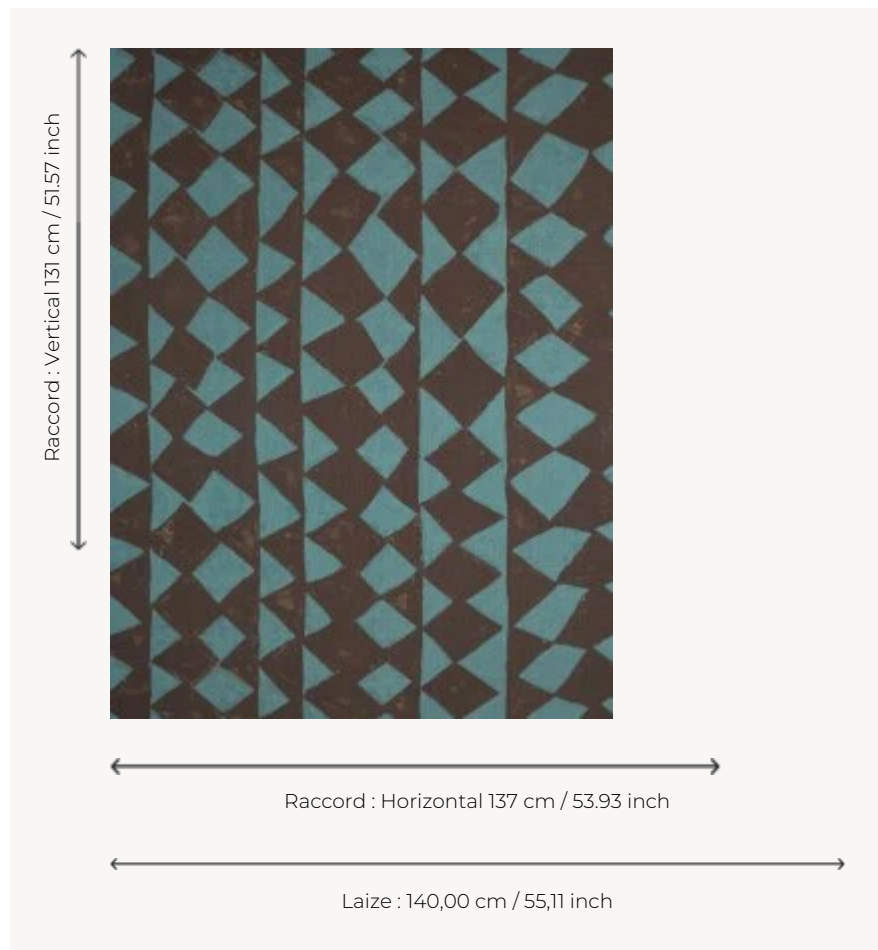

## F3849002 EFUTU

Printed on linen with graphic lozenges in an irregular pattern reminiscent of many traditional wall decorations.

### F3849002 - Aqua

### Pierre Frey

<b>TYPE</b>	Prints
<b>COMPOSITION</b>	100 % Linen
<b>SALES UNIT</b>	Available per meter/yard
<b>WIDTH</b>	140 cm / 55,11 inch
<b>REPEAT</b>	H: 137 cm - 53,93 inch V: 131 cm - 51,57 inch Straight repeat
<b>WEIGHT</b>	616 gr / ml
<b>CARE</b>	
<b>INFORMATION</b>	Some little white dots may appear on the fabric due to the authentic linen fiber
<b>BOOK</b>	F9979202302

## 2 Colors

F3849001  
Charbon

F3849002  
Aqua