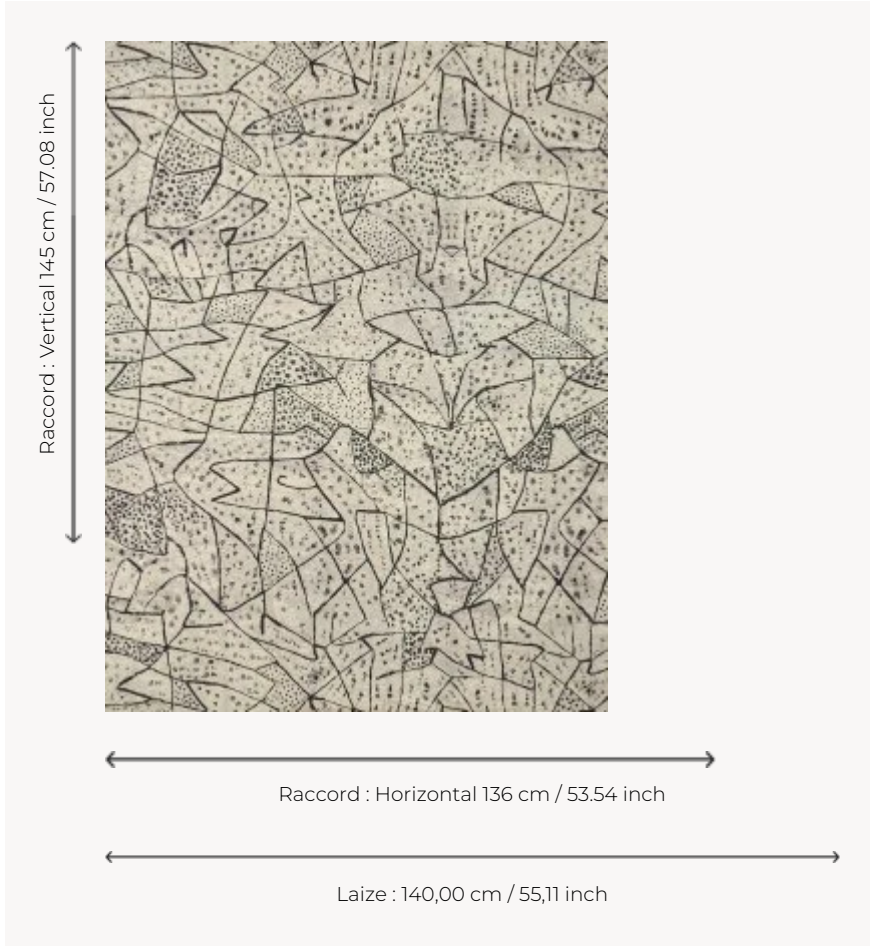

# F3850001 TAPA

Large, rock-inspired graphic design printed on linen.

## F3850001 - Rupestre

## Pierre Frey

<b>TYPE</b>	Prints
<b>COMPOSITION</b>	100 % Linen
<b>SALES UNIT</b>	Available per meter/yard
<b>WIDTH</b>	140 cm / 55,11 inch
<b>REPEAT</b>	H: 136 cm - 53,54 inch V: 145 cm - 57,08 inch Straight repeat
<b>WEIGHT</b>	588 gr / ml
<b>CARE</b>	
<b>INFORMATION</b>	Some little white dots may appear on the fabric due to the authentic linen fiber
<b>BOOK</b>	F9979202302 F9979202304

# 1 Colors

F3850001  
Rupestre