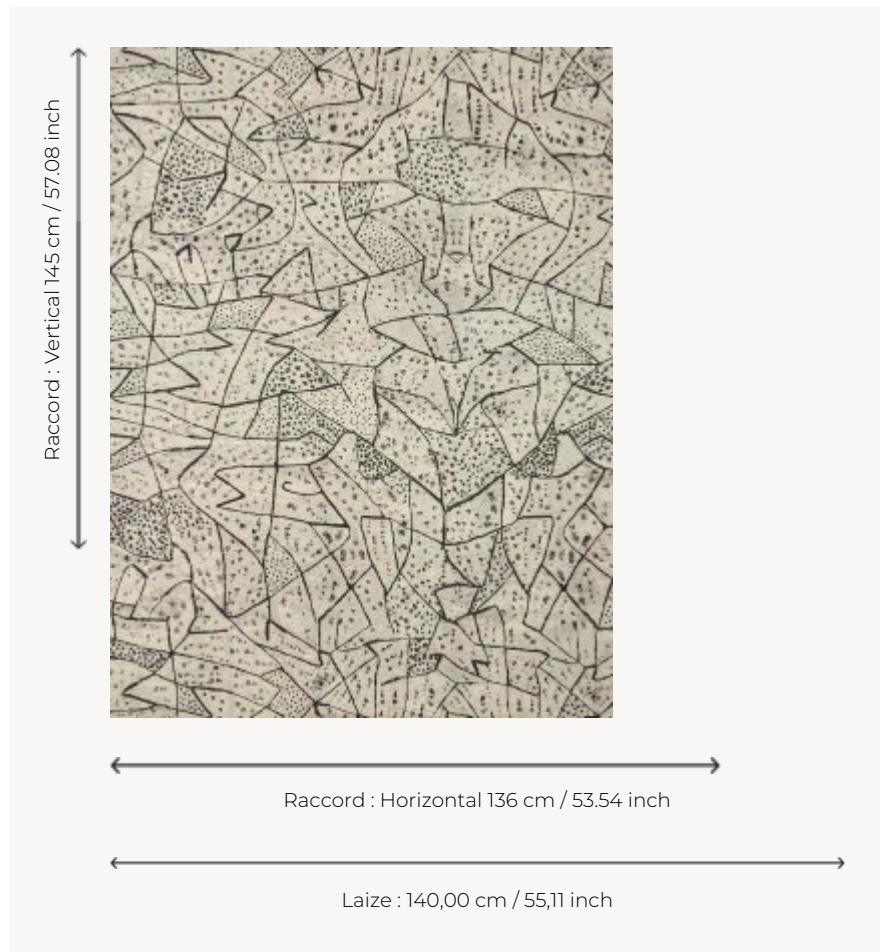

F3850001 TAPA

Large, rock-inspired graphic design printed on linen.

F3850001 - Rupestre

Pierre Frey

TYPE	Prints
COMPOSITION	100 % Linen
SALES UNIT	Available per meter/yard
WIDTH	140 cm / 55,11 inch
REPEAT	H: 136 cm - 53,54 inch V: 145 cm - 57,08 inch Straight repeat
WEIGHT	588 gr / ml
CARE	
INFORMATION	Some little white dots may appear on the fabric due to the authentic linen fiber
BOOK	F9979202302 F9979202304

1 Colors

F3850001
Rupestre