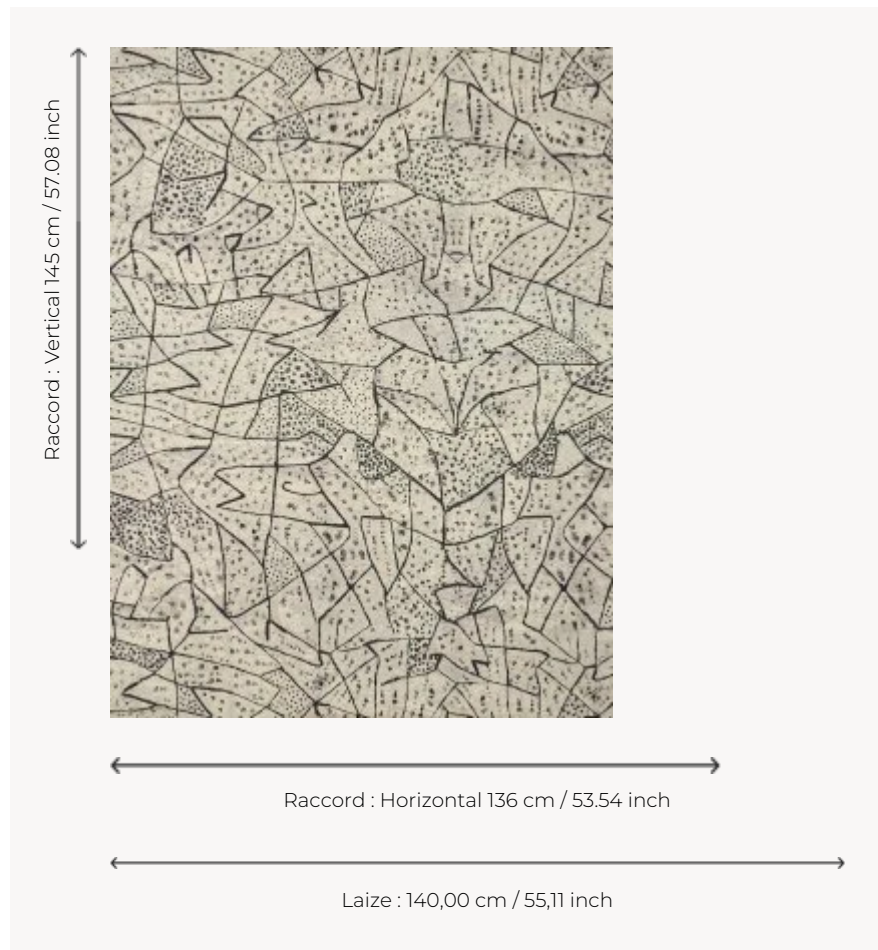

# F3850001 TAPA

Large, rock-inspired graphic design printed on linen.

## F3850001 - Rupestre

## Pierre Frey

<b>TYPE</b>	Prints
<b>COMPOSITION</b>	100 % Linen
<b>SALES UNIT</b>	Available per meter/yard
<b>WIDTH</b>	140 cm / 55,11 inch
<b>REPEAT</b>	H: 136 cm - 53,54 inch V: 145 cm - 57,08 inch Straight repeat
<b>WEIGHT</b>	588 gr / ml
<b>CARE</b>	
<b>INFORMATION</b>	Some little white dots may appear on the fabric due to the authentic linen fiber
<b>BOOK</b>	F9979202302 F9979202304

# 1 Colors

F3850001  
Rupestre