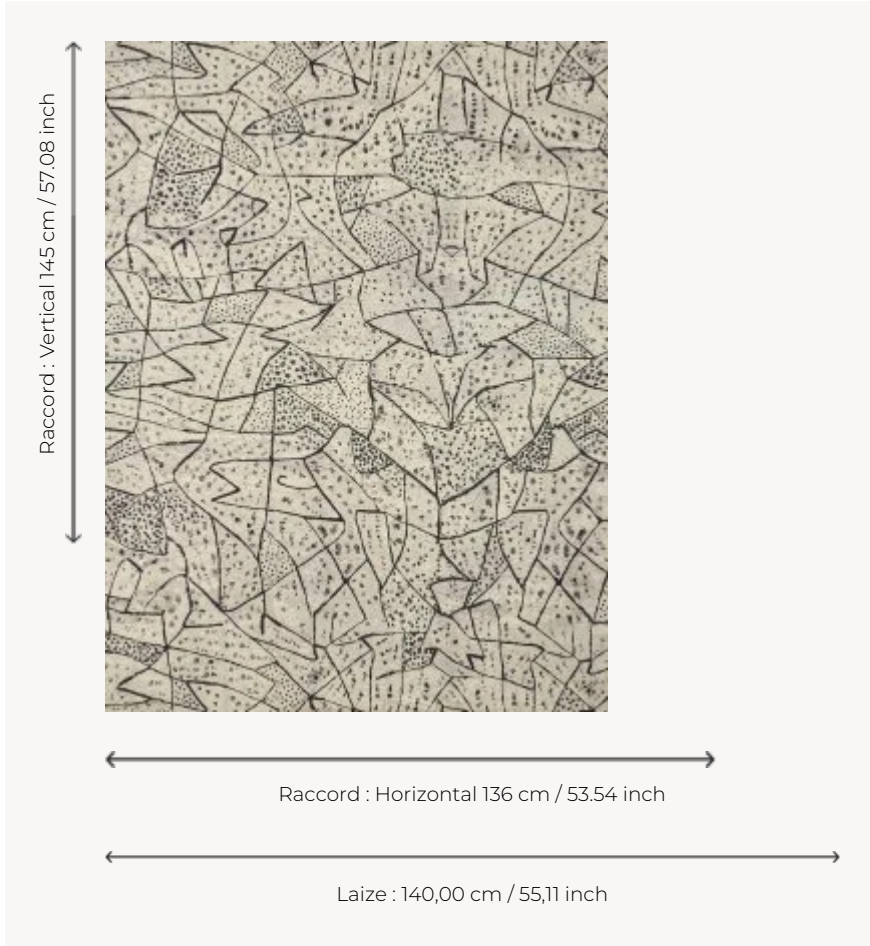

F3850001 TAPA

Large, rock-inspired graphic design printed on linen.

F3850001 - Rupestre

Pierre Frey

TYPE	Prints
COMPOSITION	100 % Linen
SALES UNIT	Available per meter/yard
WIDTH	140 cm / 55,11 inch
REPEAT	H: 136 cm - 53,54 inch V: 145 cm - 57,08 inch Straight repeat
WEIGHT	588 gr / ml
CARE	
INFORMATION	Some little white dots may appear on the fabric due to the authentic linen fiber
BOOK	F9979202302 F9979202304

1 Colors

F3850001
Rupestre