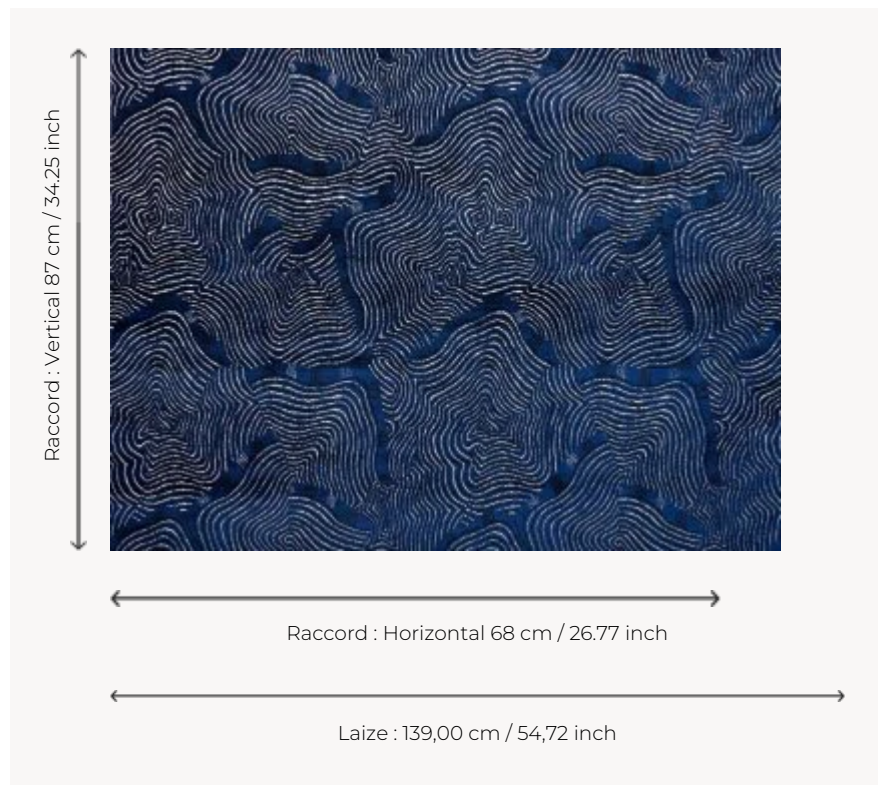

F3855003 SHABEEL

Magnificent velvet with a particularly soft hand and a timeless, graphic design reminiscent of oriental tiger motifs in deep, intense tones.

F3855003 - Marine

Pierre Frey

PERFORMANCE	High Rub Test
TYPE	-
USE	Normal use
MARTINDALE	>100.000 T
COMPOSITION	80 % Viscose - 20 % Cotton
SALES UNIT	Available per meter/yard
WIDTH	139 cm / 54,72 inch
REPEAT	H: 68 cm - 26,77 inch V: 87 cm - 34,25 inch Straight repeat
WEIGHT	660 gr / ml
CARE	
CERTIFICATIONS	BS5852 Cigarette & match test EN1021-1-2 in conjunction with suitable combustion modified foam
INFORMATION	Patina with use
BOOK	F9979202302 F9979202304

3 Colors

F3855001
Ambre

F3855002
Foret

F3855003
Marine