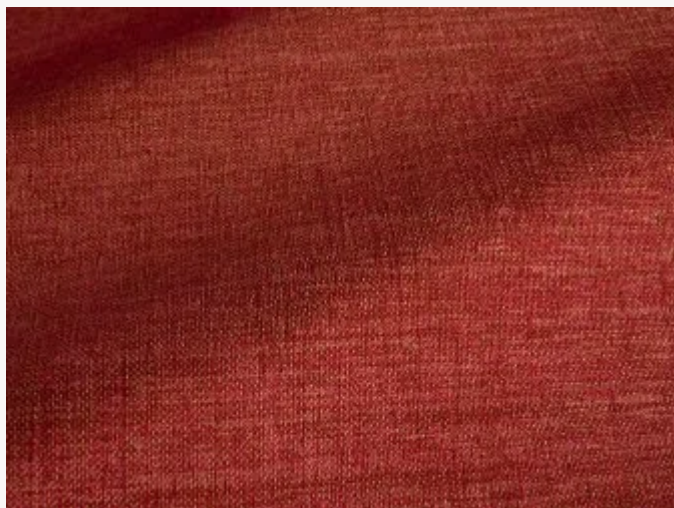

## F3869008 COMPORTA

COMPORTA is a high-performance outdoor chenille with a beautiful chiné effect and comes in a wide range of natural vibrant colours. It combines strength and flexibility for seat or curtain use. Woven in the Pierre Frey (EPV) workshops in the north of France, this beautiful chenille demonstrates the Maison's expertise in weaving High Performance textiles that are stain & water repellent and light resistant.

### F3869008 - Bordeaux

Laize : 137,00 cm / 53,93 inch