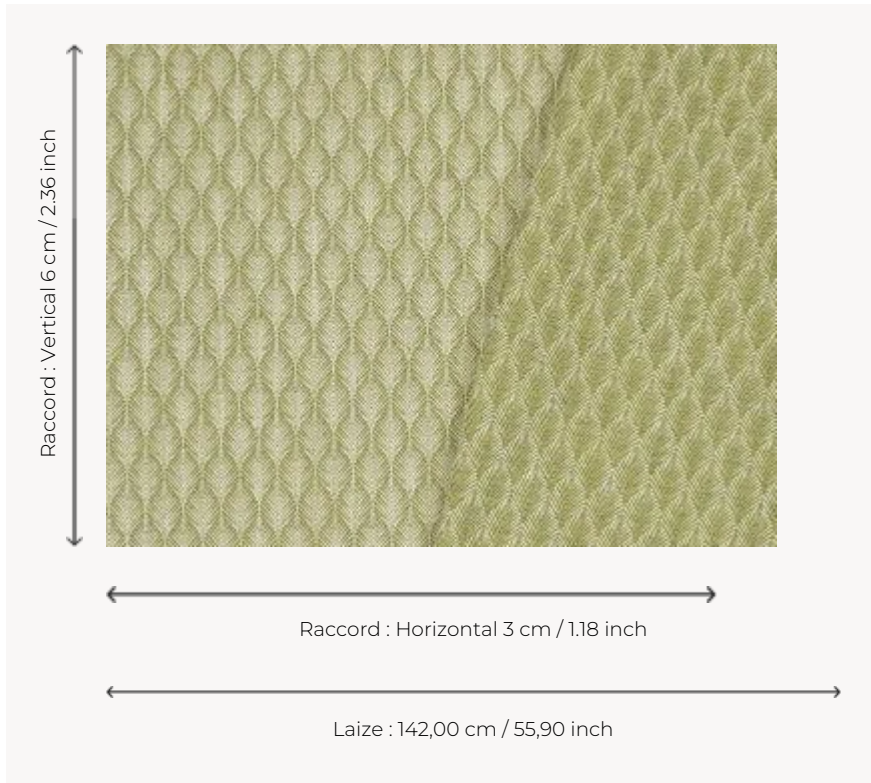

F3898003 PETALES

A charming little linen jacquard featuring a stylized petal, PETALES comes in luminous colors and is perfectly suited to upholstery use.

F3898003 - PRAIRIE

Pierre Frey

PERFORMANCE	High Rub Test
TYPE	Jacquards
USE	Intensive use
MARTINDALE	> 50.000 T
COMPOSITION	95 % Polyester - 5 % Linen
SALES UNIT	Available per meter/yard
WIDTH	142 cm / 55,90 inch
REPEAT	H: 3 cm - 1,18 inch V: 6 cm - 2,36 inch Straight repeat
WEIGHT	752 gr / ml
CARE	-
CERTIFICATIONS	NFPA 260-Class 1 CAL TB 117- Pass
NOTES	Reversible

7 Colors

F3898001
NATUREL

F3898002
SABLE

F3898003
PRAIRIE

F3898004
CÉLADON

F3898005
CIEL

F3898006
SOLEIL

F3898007
COQUELICOT