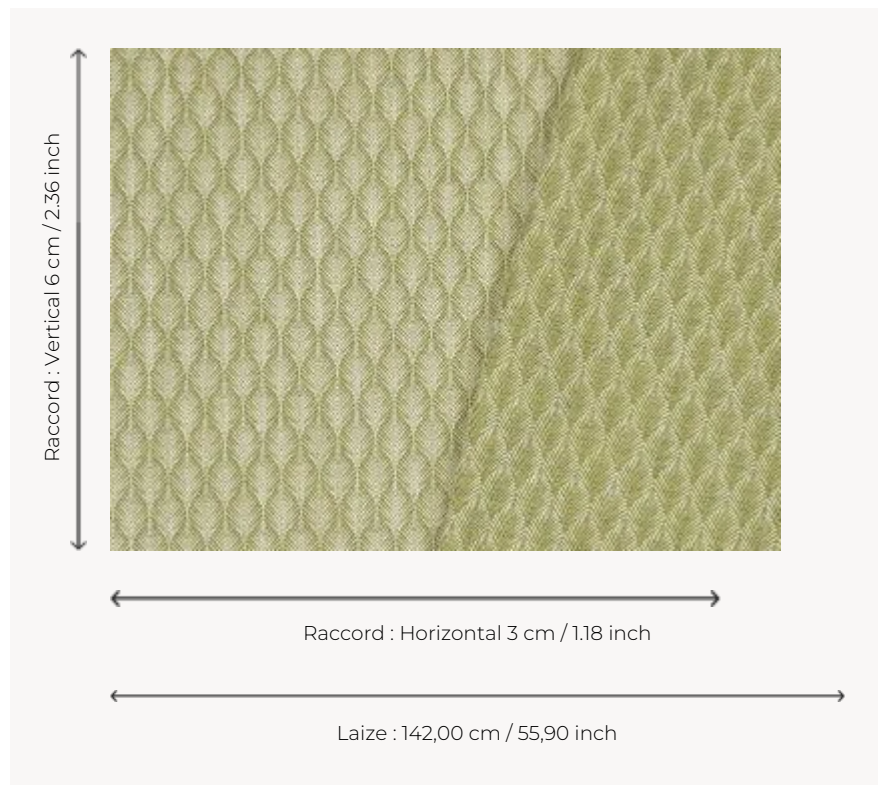

F3898003 PETALES

A charming little linen jacquard featuring a stylized petal, PETALES comes in luminous colors and is perfectly suited to upholstery use.

F3898003 - PRAIRIE

Pierre Frey

PERFORMANCE	High Rub Test
TYPE	Jacquards
USE	Intensive use
MARTINDALE	> 50.000 T
COMPOSITION	95 % Polyester - 5 % Linen
SALES UNIT	Available per meter/yard
WIDTH	142 cm / 55,90 inch
REPEAT	H: 3 cm - 1,18 inch V: 6 cm - 2,36 inch Straight repeat
WEIGHT	752 gr / ml
CARE	-
CERTIFICATIONS	NFPA 260-Class 1 CAL TB 117- Pass
NOTES	Reversible

7 Colors

F3898001
NATUREL

F3898002
SABLE

F3898003
PRAIRIE

F3898004
CÉLADON

F3898005
CIEL

F3898006
SOLEIL

F3898007
COQUELICOT