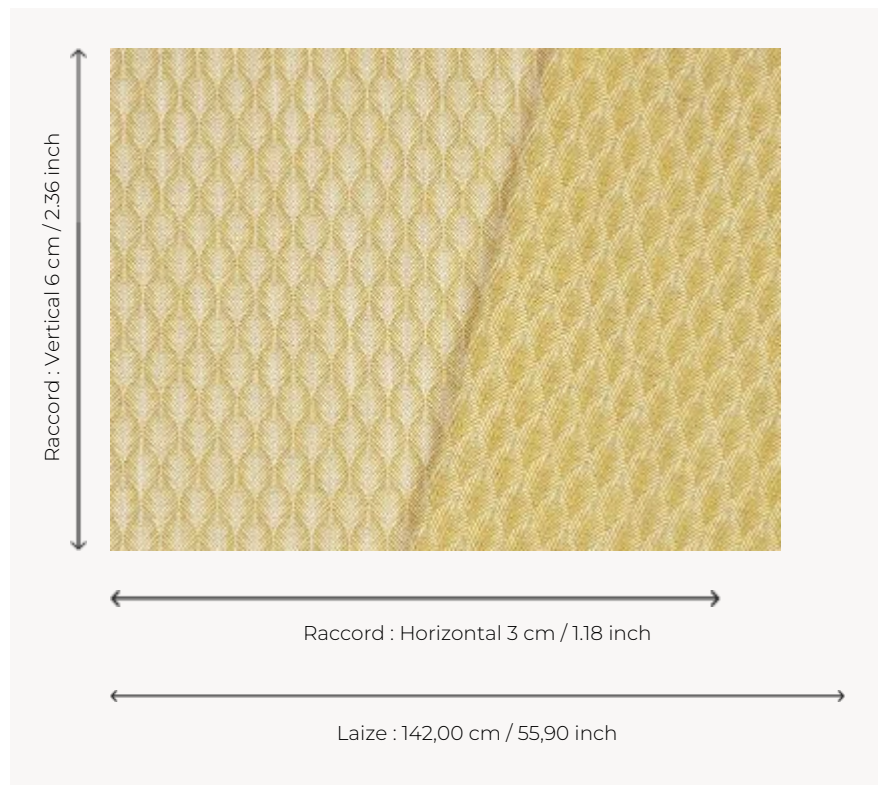

F3898006 PETALES

A charming little linen jacquard featuring a stylized petal, PETALES comes in luminous colors and is perfectly suited to upholstery use.

F3898006 - SOLEIL

Pierre Frey

PERFORMANCE	High Rub Test
TYPE	Jacquards
USE	Intensive use
MARTINDALE	> 50.000 T
COMPOSITION	95 % Polyester - 5 % Linen
SALES UNIT	Available per meter/yard
WIDTH	142 cm / 55,90 inch
REPEAT	H: 3 cm - 1,18 inch V: 6 cm - 2,36 inch Straight repeat
WEIGHT	752 gr / ml
CARE	-
CERTIFICATIONS	NFPA 260-Class 1 CAL TB 117- Pass
NOTES	Reversible

7 Colors

F3898001
NATUREL

F3898002
SABLE

F3898003
PRAIRIE

F3898004
CÉLADON

F3898005
CIEL

F3898006
SOLEIL

F3898007
COQUELICOT