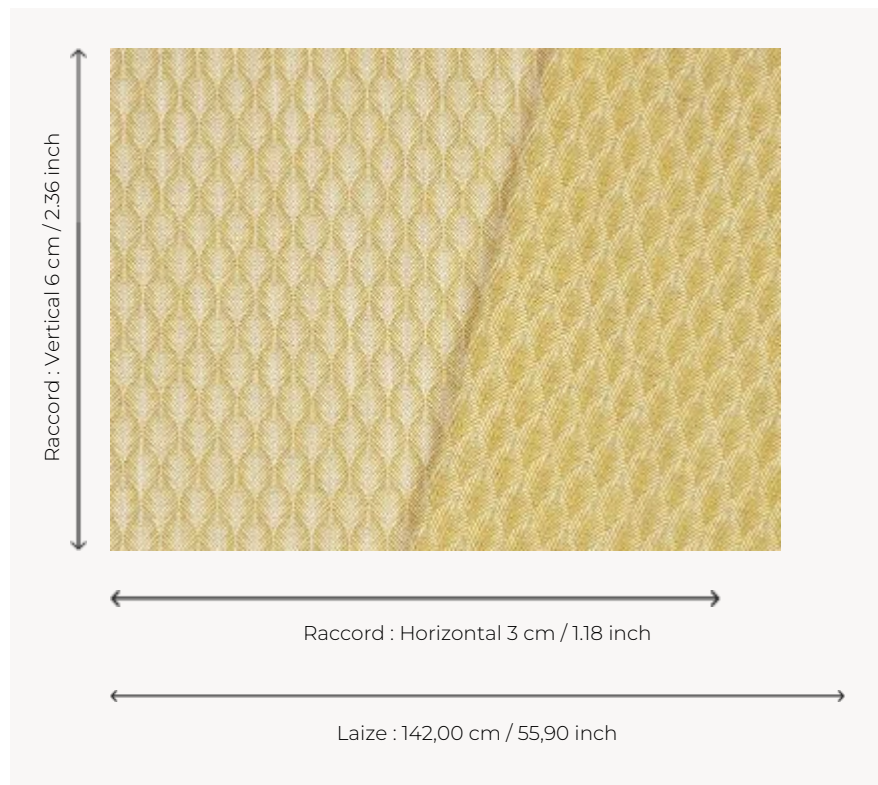

F3898006 PETALES

A charming little linen jacquard featuring a stylized petal, PETALES comes in luminous colors and is perfectly suited to upholstery use.

F3898006 - SOLEIL

Pierre Frey

PERFORMANCE	High Rub Test
TYPE	Jacquards
USE	Intensive use
MARTINDALE	> 50.000 T
COMPOSITION	95 % Polyester - 5 % Linen
SALES UNIT	Available per meter/yard
WIDTH	142 cm / 55,90 inch
REPEAT	H: 3 cm - 1,18 inch V: 6 cm - 2,36 inch Straight repeat
WEIGHT	752 gr / ml
CARE	-
CERTIFICATIONS	NFPA 260-Class 1 CAL TB 117- Pass
NOTES	Reversible

7 Colors

F3898001
NATUREL

F3898002
SABLE

F3898003
PRAIRIE

F3898004
CÉLADON

F3898005
CIEL

F3898006
SOLEIL

F3898007
COQUELICOT