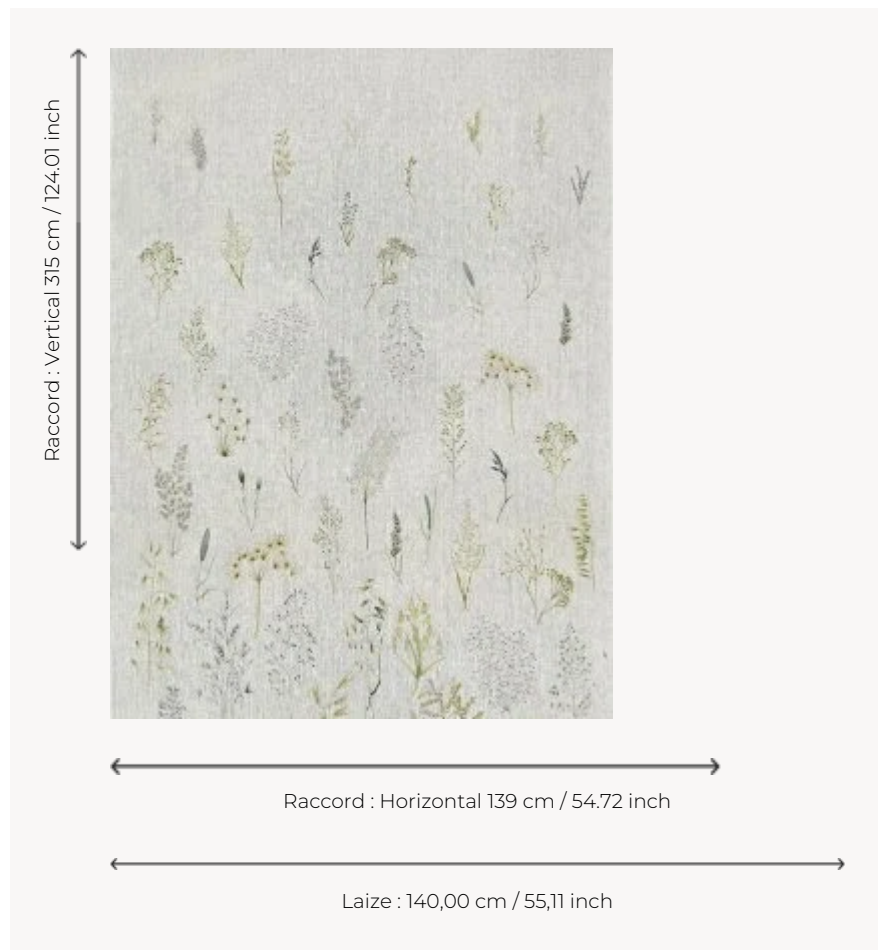

F3904001 LES GRAMINEES

Based on botanical plates, this printed linen panel delicately depicts a scene of grasses disappearing in the summer heat.

F3904001 - PRAIRIE

Pierre Frey

TYPE	Prints
COMPOSITION	100 % Linen
SALES UNIT	Available per panel
WIDTH	140 cm / 55,11 inch
REPEAT	H: 139 cm - 54,72 inch V: 315 cm - 124,01 inch Straight repeat
WEIGHT	329 gr / m ^l
CARE	-
NOTES	Sold by panel
INFORMATION	Some little white dots may appear on the fabric due to the authentic linen fiber

1 Colors

F3904001
PRAIRIE