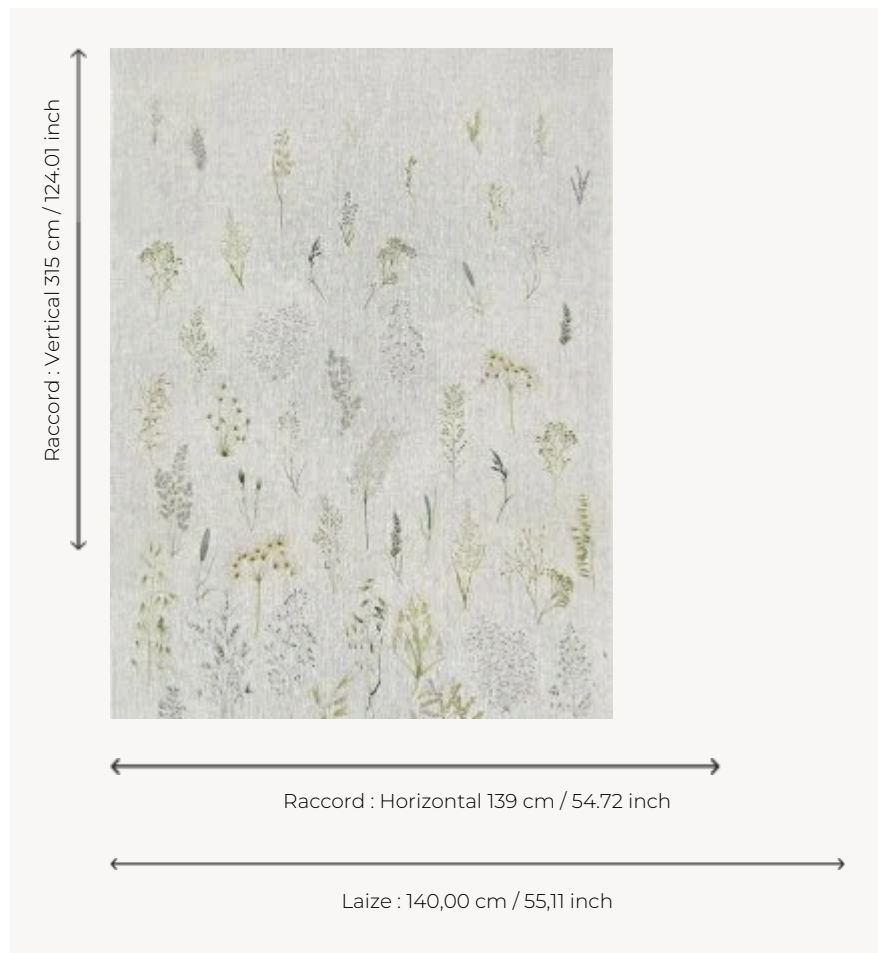

F3904001 LES GRAMINEES

Based on botanical plates, this printed linen panel delicately depicts a scene of grasses disappearing in the summer heat.

F3904001 - PRAIRIE

Pierre Frey

TYPE	Prints
COMPOSITION	100 % Linen
SALES UNIT	Available per panel
WIDTH	140 cm / 55,11 inch
REPEAT	H: 139 cm - 54,72 inch V: 315 cm - 124,01 inch Straight repeat
WEIGHT	329 gr / m ^l
CARE	-
NOTES	Sold by panel
INFORMATION	Some little white dots may appear on the fabric due to the authentic linen fiber

1 Colors

F3904001
PRAIRIE