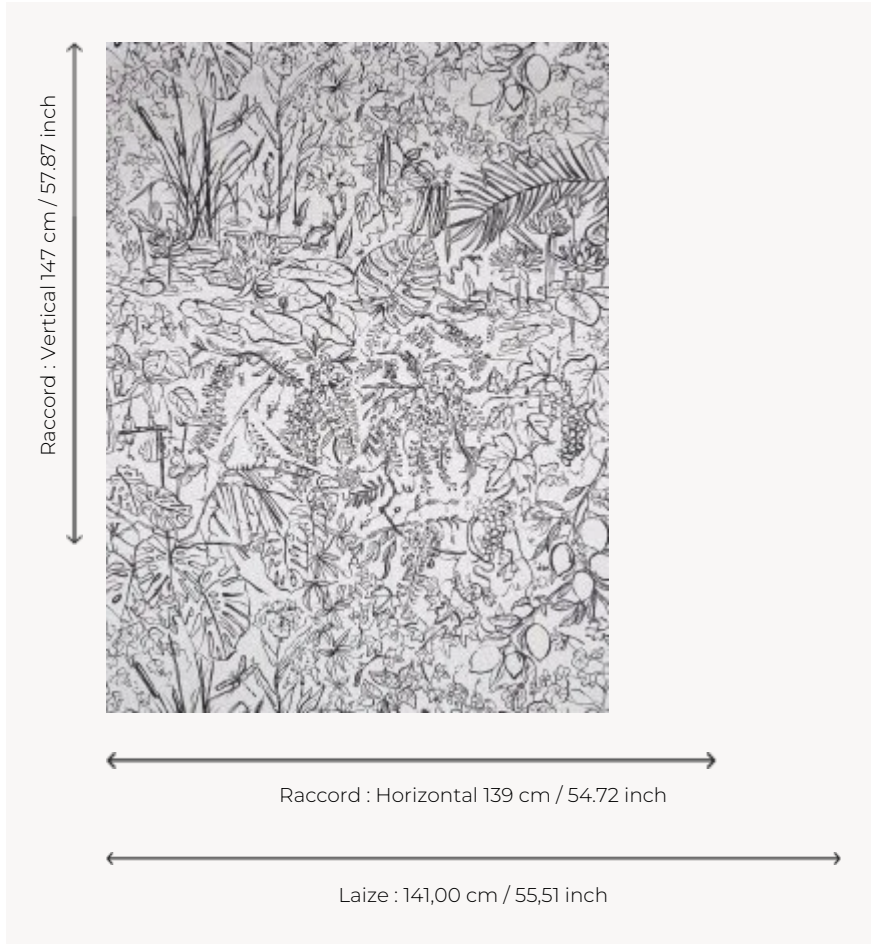

F3908001 FLORE

An insatiable artist, Raphaël Schmitt paints nature with a freedom that is reflected in his brushstrokes. He illustrates an exuberant tropical forest with vitality and fantasy, one graphic in black and white, the other delicate in pastel washes. Also available as wallpaper FP089 FLORE.

F3908001 - Fusain

Pierre Frey

TYPE	Prints
ARTIST	Raphaël Schmitt
COMPOSITION	100 % Linen
SALES UNIT	Available per meter/yard
WIDTH	141 cm / 55,51 inch
REPEAT	H: 139 cm - 54,72 inch V: 147 cm - 57,87 inch Straight repeat
WEIGHT	338 gr / ml
CARE	-
INFORMATION	Some little white dots may appear on the fabric due to the authentic linen fiber

2 Colors

F3908001
Fusain

F3908002
Tropical