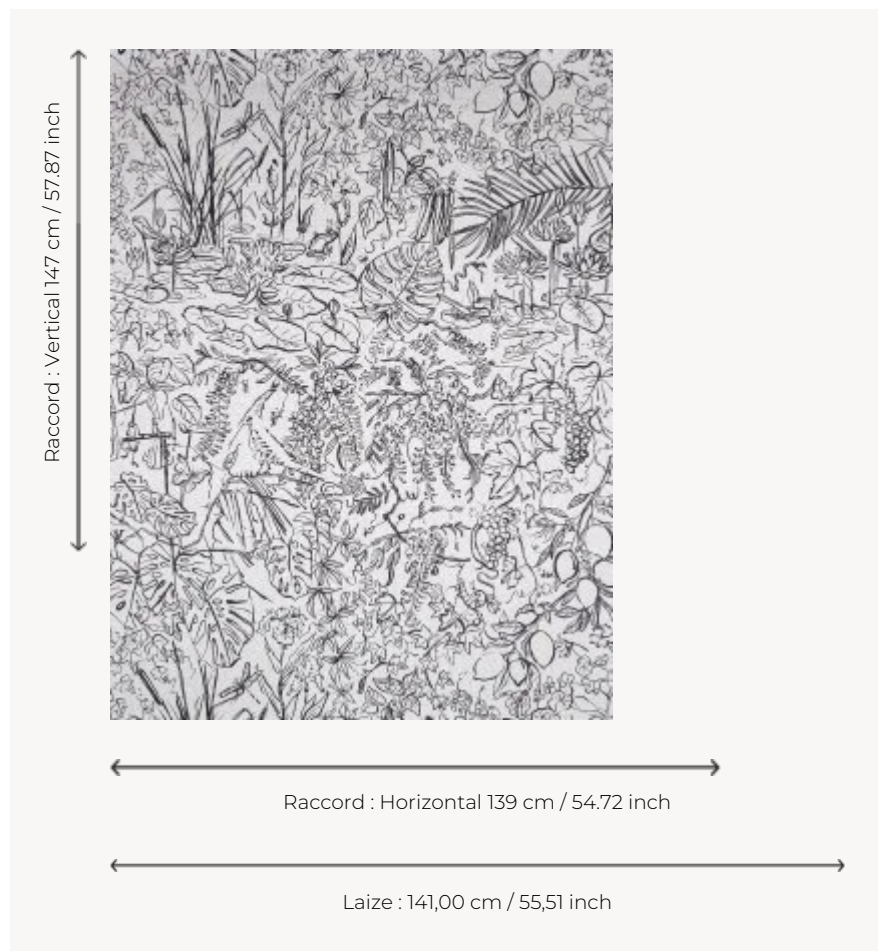

## F3908001 FLORE

An insatiable artist, Raphaël Schmitt paints nature with a freedom that is reflected in his brushstrokes. He illustrates an exuberant tropical forest with vitality and fantasy, one graphic in black and white, the other delicate in pastel washes. Also available as wallpaper FP089 FLORE.

### Pierre Frey

<b>TYPE</b>	Prints
<b>ARTIST</b>	Raphaël Schmitt
<b>COMPOSITION</b>	100 % Linen
<b>SALES UNIT</b>	Available per meter/yard
<b>WIDTH</b>	141 cm / 55,51 inch
<b>REPEAT</b>	H: 139 cm - 54,72 inch V: 147 cm - 57,87 inch Straight repeat
<b>WEIGHT</b>	338 gr / ml
<b>CARE</b>	-
<b>INFORMATION</b>	Some little white dots may appear on the fabric due to the authentic linen fiber

## 2 Colors

F3908001  
Fusain

F3908002  
Tropical