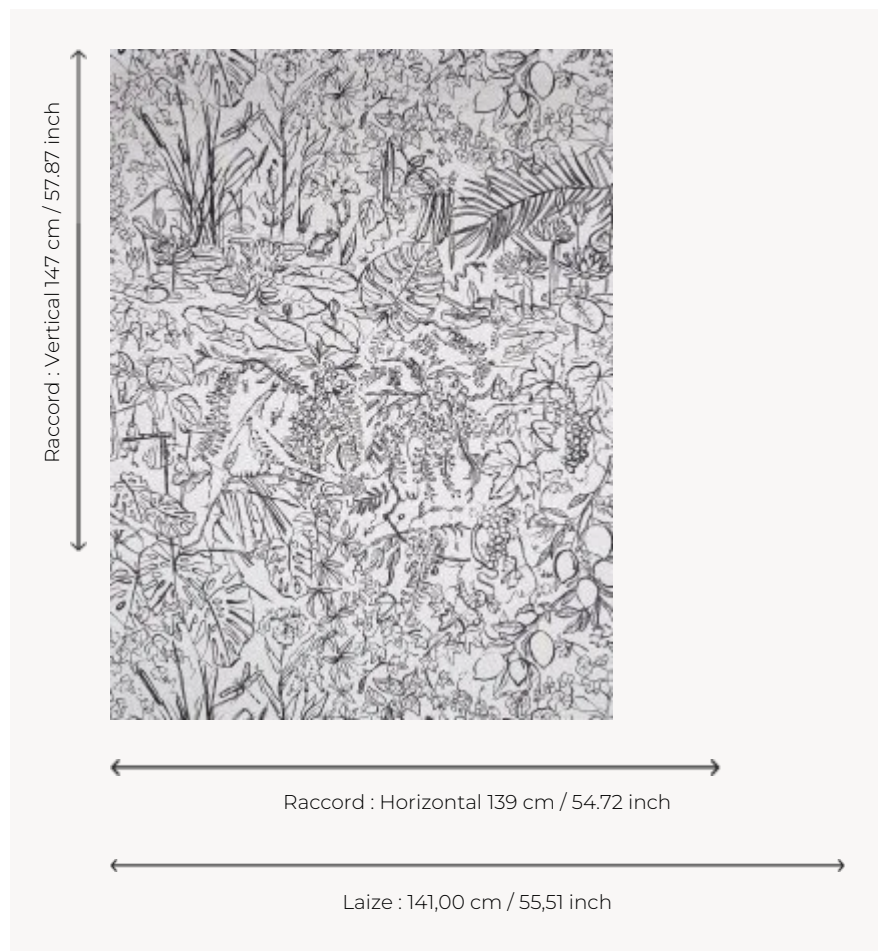

F3908001 FLORE

An insatiable artist, Raphaël Schmitt paints nature with a freedom that is reflected in his brushstrokes. He illustrates an exuberant tropical forest with vitality and fantasy, one graphic in black and white, the other delicate in pastel washes. Also available as wallpaper FP089 FLORE.

F3908001 - Fusain

Pierre Frey

TYPE	Prints
ARTIST	Raphaël Schmitt
COMPOSITION	100 % Linen
SALES UNIT	Available per meter/yard
WIDTH	141 cm / 55,51 inch
REPEAT	H: 139 cm - 54,72 inch V: 147 cm - 57,87 inch Straight repeat
WEIGHT	338 gr / ml
CARE	-
INFORMATION	Some little white dots may appear on the fabric due to the authentic linen fiber

2 Colors

F3908001
Fusain

F3908002
Tropical