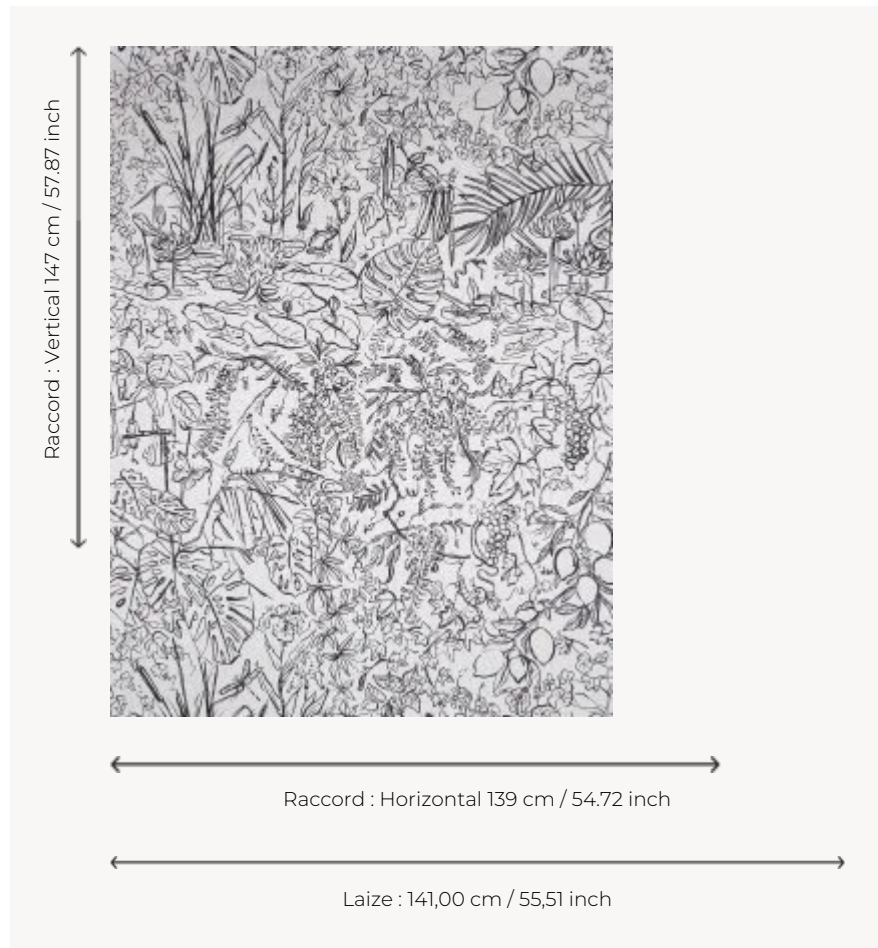

F3908001 FLORE

An insatiable artist, Raphaël Schmitt paints nature with a freedom that is reflected in his brushstrokes. He illustrates an exuberant tropical forest with vitality and fantasy, one graphic in black and white, the other delicate in pastel washes. Also available as wallpaper FP089 FLORE.

F3908001 - Fusain

Pierre Frey

TYPE	Prints
ARTIST	Raphaël Schmitt
COMPOSITION	100 % Linen
SALES UNIT	Available per meter/yard
WIDTH	141 cm / 55,51 inch
REPEAT	H: 139 cm - 54,72 inch V: 147 cm - 57,87 inch Straight repeat
WEIGHT	338 gr / ml
CARE	-
INFORMATION	Some little white dots may appear on the fabric due to the authentic linen fiber

2 Colors

F3908001
Fusain

F3908002
Tropical