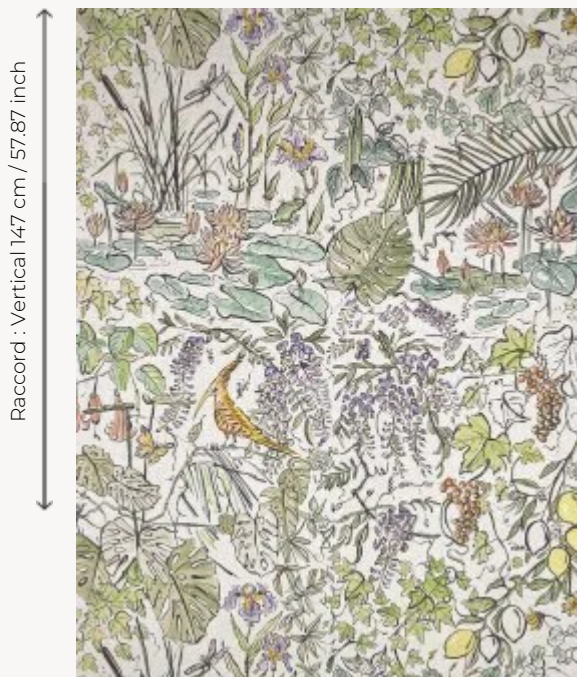

F3908002 FLORE

An insatiable artist, Raphaël Schmitt paints nature with a freedom that is reflected in his brushstrokes. He illustrates an exuberant tropical forest with vitality and fantasy, one graphic in black and white, the other delicate in pastel washes. Also available as wallpaper FP089 FLORE.

F3908002 - Tropical

Raccord : Vertical 147 cm / 57.87 inch

Raccord : Horizontal 139 cm / 54.72 inch

Laize : 141,00 cm / 55,51 inch

Pierre Frey

TYPE	Prints
ARTIST	Raphaël Schmitt
COMPOSITION	100 % Linen
SALES UNIT	Available per meter/yard
WIDTH	141 cm / 55,51 inch
REPEAT	H: 139 cm - 54,72 inch V: 147 cm - 57,87 inch Straight repeat
WEIGHT	338 gr / ml
CARE	-
INFORMATION	Some little white dots may appear on the fabric due to the authentic linen fiber

2 Colors

F3908001
Fusain

F3908002
Tropical