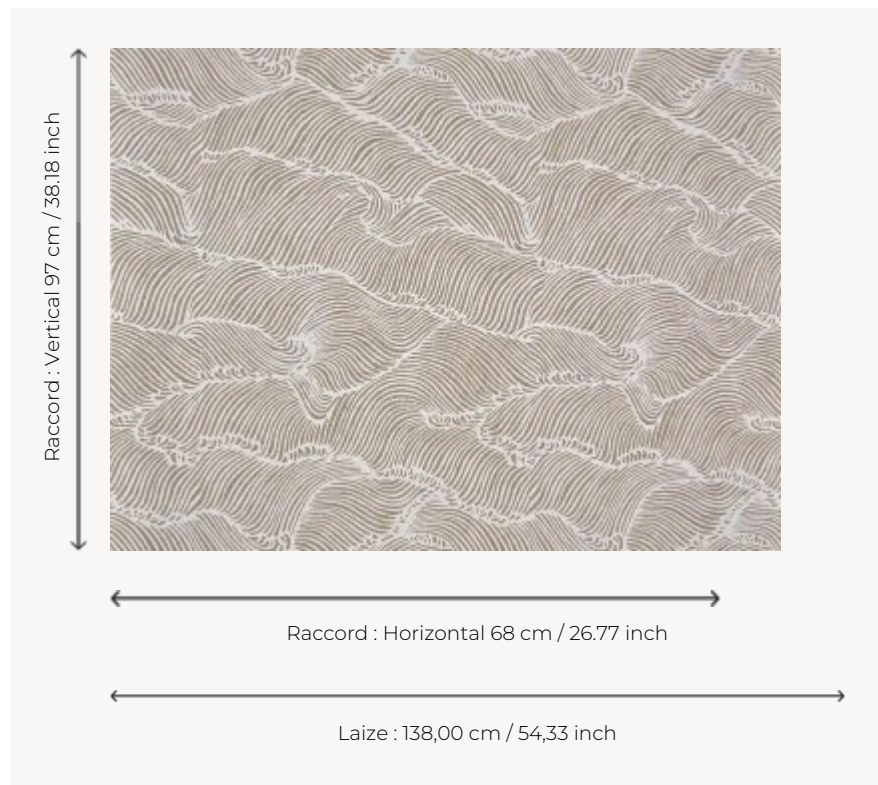

F3944001 LA VALLÉE DES DRAGONS

The Mongolian desert is evoked here with a simplified, abstract line. LA VALLÉE DES DRAGONS is flat screen printed on magnificent natural linen using a particularly opaque white pigment.

F3944001 - MIRAGE

Pierre Frey

TYPE	Prints
COMPOSITION	100 % Linen
SALES UNIT	Available per meter/yard
WIDTH	138 cm / 54,33 inch
REPEAT	H: 68 cm - 26,77 inch V: 97 cm - 38,18 inch Straight repeat
WEIGHT	448 gr / ml
CARE	-
INFORMATION	Cutting for approval recommended Undyed linen cloth
BOOK	F9979202501

1 Colors

F3944001
MIRAGE