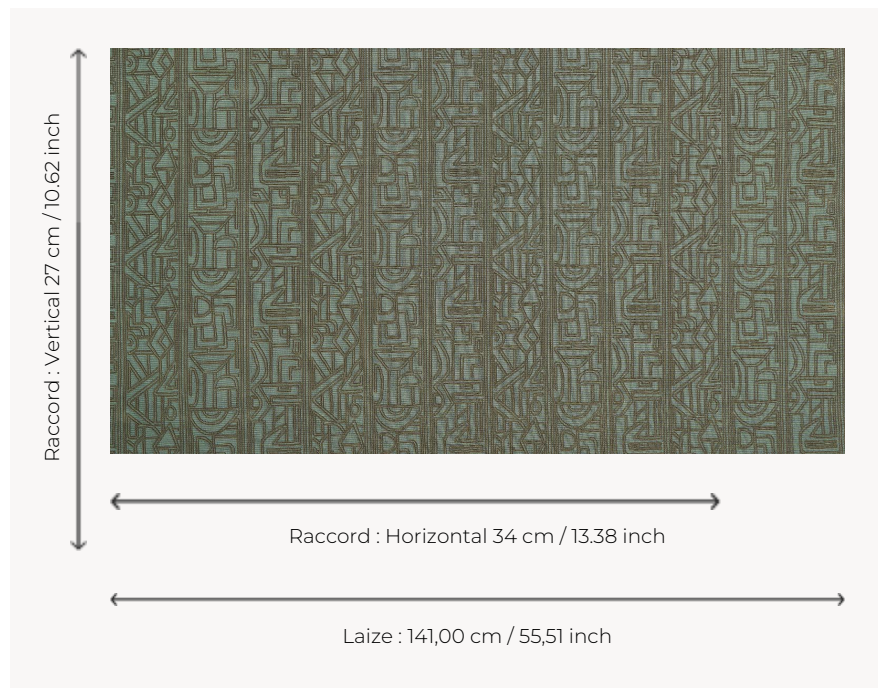

F3965001 SALTA

Delicate loop velvet with graphic and ethnic stripes, SALTA combines character and refinement for seating use.

F3965001 - AQUA

Pierre Frey

PERFORMANCE	High Rub Test
TYPE	-
USE	Intensive use
MARTINDALE	>100.000 T
COMPOSITION	100 % Cotton
SALES UNIT	Available per meter/yard
WIDTH	141 cm / 55,51 inch
REPEAT	H: 34 cm - 13,38 inch V: 27 cm - 10,62 inch Straight repeat
WEIGHT	740 gr / ml
CARE	-
CERTIFICATIONS	BS5852 Cigarette & match test
INFORMATION	pile 100% cotton
BOOK	F9979202502

4 Colors

F3965001
AQUA

F3965002
SIENNE

F3965003
KAKI

F3965004
GRÈGE