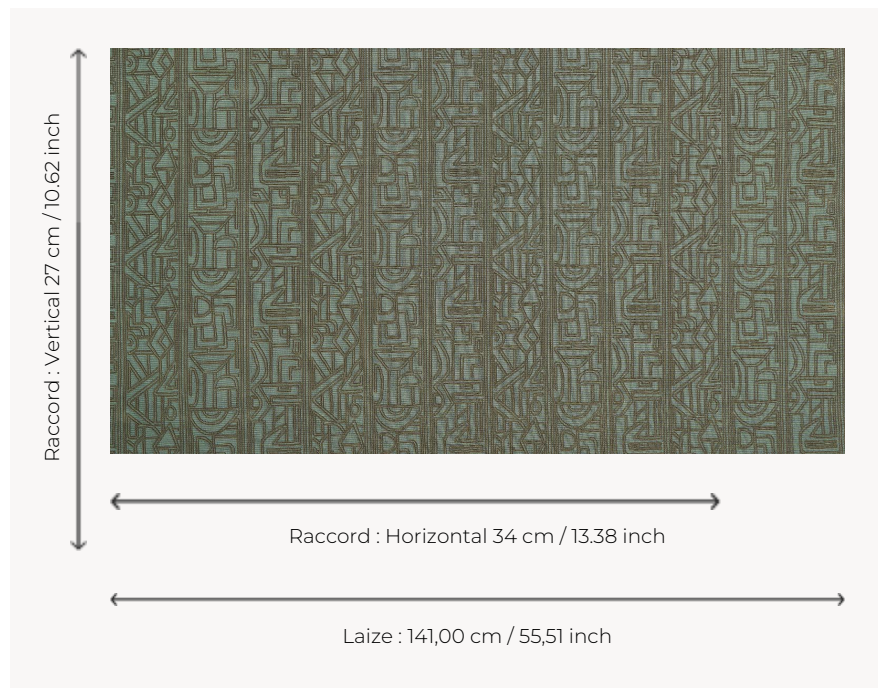

## F3965001 SALTA

Delicate loop velvet with graphic and ethnic stripes, SALTA combines character and refinement for seating use.

### F3965001 - AQUA

### Pierre Frey

<b>PERFORMANCE</b>	High Rub Test
<b>TYPE</b>	-
<b>USE</b>	Intensive use
<b>MARTINDALE</b>	>100.000 T
<b>COMPOSITION</b>	100 % Cotton
<b>SALES UNIT</b>	Available per meter/yard
<b>WIDTH</b>	141 cm / 55,51 inch
<b>REPEAT</b>	H: 34 cm - 13,38 inch V: 27 cm - 10,62 inch Straight repeat
<b>WEIGHT</b>	740 gr / ml
<b>CARE</b>	-
<b>CERTIFICATIONS</b>	BS5852 Cigarette & match test
<b>INFORMATION</b>	pile 100% cotton
<b>BOOK</b>	F9979202502

## 4 Colors

F3965001  
AQUA

F3965002  
SIENNE

F3965003  
KAKI

F3965004  
GRÈGE