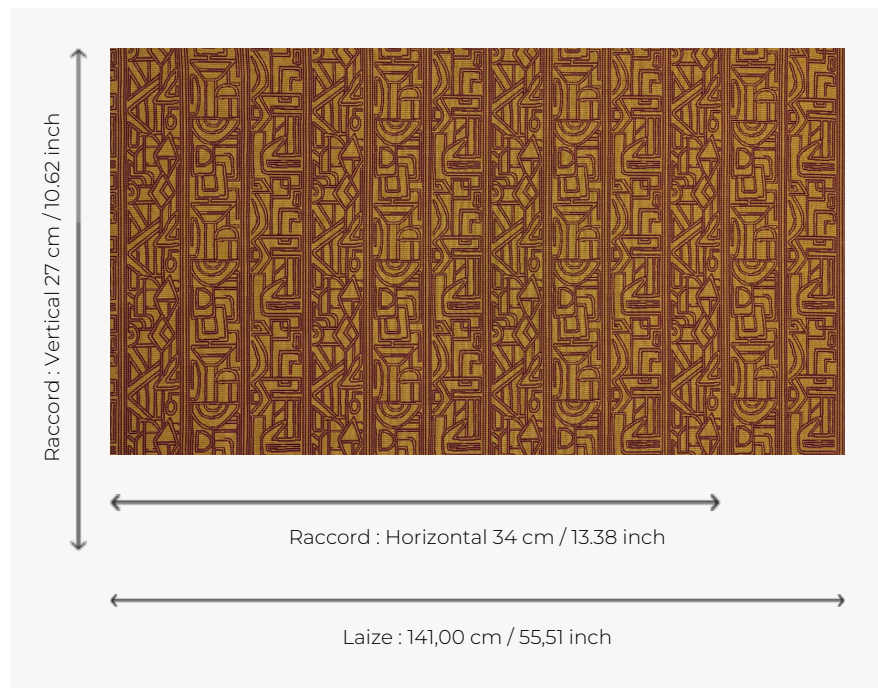

F3965002 SALTA

Delicate loop velvet with graphic and ethnic stripes, SALTA combines character and refinement for seating use.

F3965002 - SIENNE

Pierre Frey

PERFORMANCE	High Rub Test
TYPE	-
USE	Intensive use
MARTINDALE	>100.000 T
COMPOSITION	100 % Cotton
SALES UNIT	Available per meter/yard
WIDTH	141 cm / 55,51 inch
REPEAT	H: 34 cm - 13,38 inch V: 27 cm - 10,62 inch Straight repeat
WEIGHT	740 gr / ml
CARE	-
CERTIFICATIONS	BS5852 Cigarette & match test
INFORMATION	pile 100% cotton
BOOK	F9979202502

4 Colors

F3965001
AQUA

F3965002
SIENNE

F3965003
KAKI

F3965004
GRÈGE