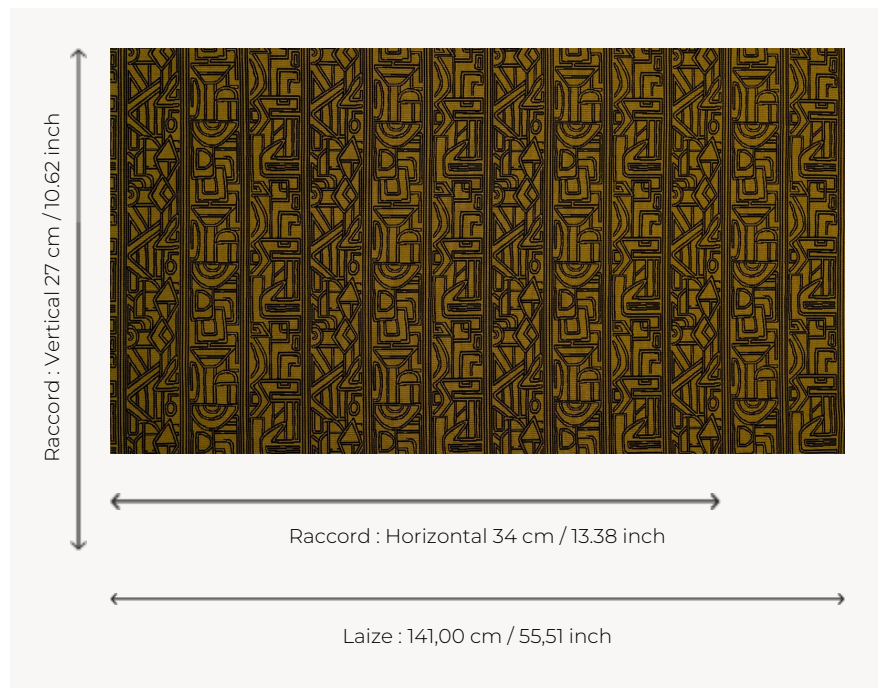

## F3965003 SALTA

Delicate loop velvet with graphic and ethnic stripes, SALTA combines character and refinement for seating use.

### F3965003 - KAKI

### Pierre Frey

<b>PERFORMANCE</b>	High Rub Test
<b>TYPE</b>	-
<b>USE</b>	Intensive use
<b>MARTINDALE</b>	>100.000 T
<b>COMPOSITION</b>	100 % Cotton
<b>SALES UNIT</b>	Available per meter/yard
<b>WIDTH</b>	141 cm / 55,51 inch
<b>REPEAT</b>	H: 34 cm - 13,38 inch V: 27 cm - 10,62 inch Straight repeat
<b>WEIGHT</b>	740 gr / ml
<b>CARE</b>	-
<b>CERTIFICATIONS</b>	BS5852 Cigarette & match test
<b>INFORMATION</b>	pile 100% cotton
<b>BOOK</b>	F9979202502

## 4 Colors

F3965001  
AQUA

F3965002  
SIENNE

F3965003  
KAKI

F3965004  
GRÈGE