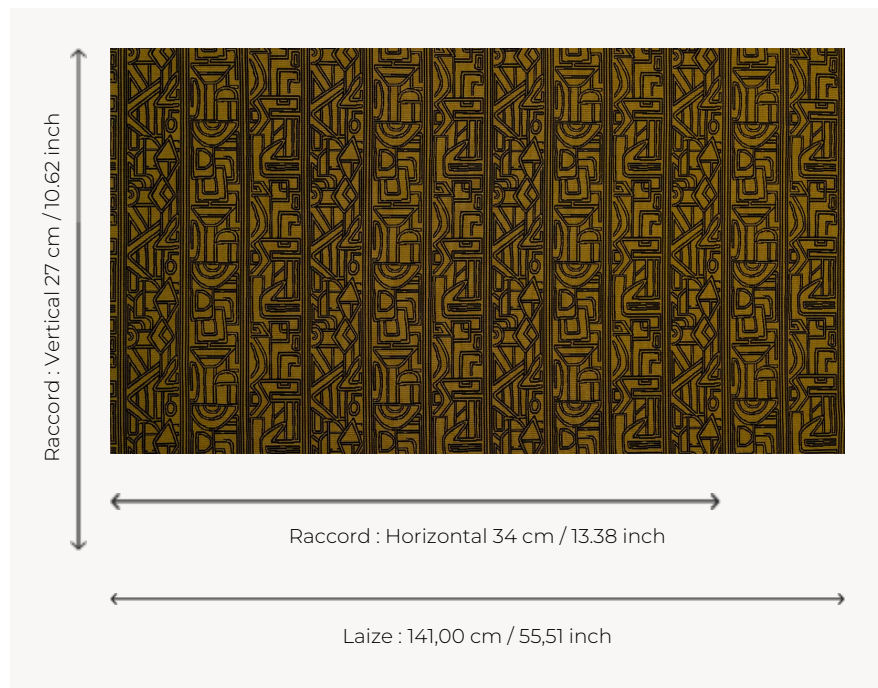

F3965003 SALTA

Delicate loop velvet with graphic and ethnic stripes, SALTA combines character and refinement for seating use.

F3965003 - KAKI

Pierre Frey

PERFORMANCE	High Rub Test
TYPE	-
USE	Intensive use
MARTINDALE	>100.000 T
COMPOSITION	100 % Cotton
SALES UNIT	Available per meter/yard
WIDTH	141 cm / 55,51 inch
REPEAT	H: 34 cm - 13,38 inch V: 27 cm - 10,62 inch Straight repeat
WEIGHT	740 gr / ml
CARE	-
CERTIFICATIONS	BS5852 Cigarette & match test
INFORMATION	pile 100% cotton
BOOK	F9979202502

4 Colors

F3965001
AQUA

F3965002
SIENNE

F3965003
KAKI

F3965004
GRÈGE